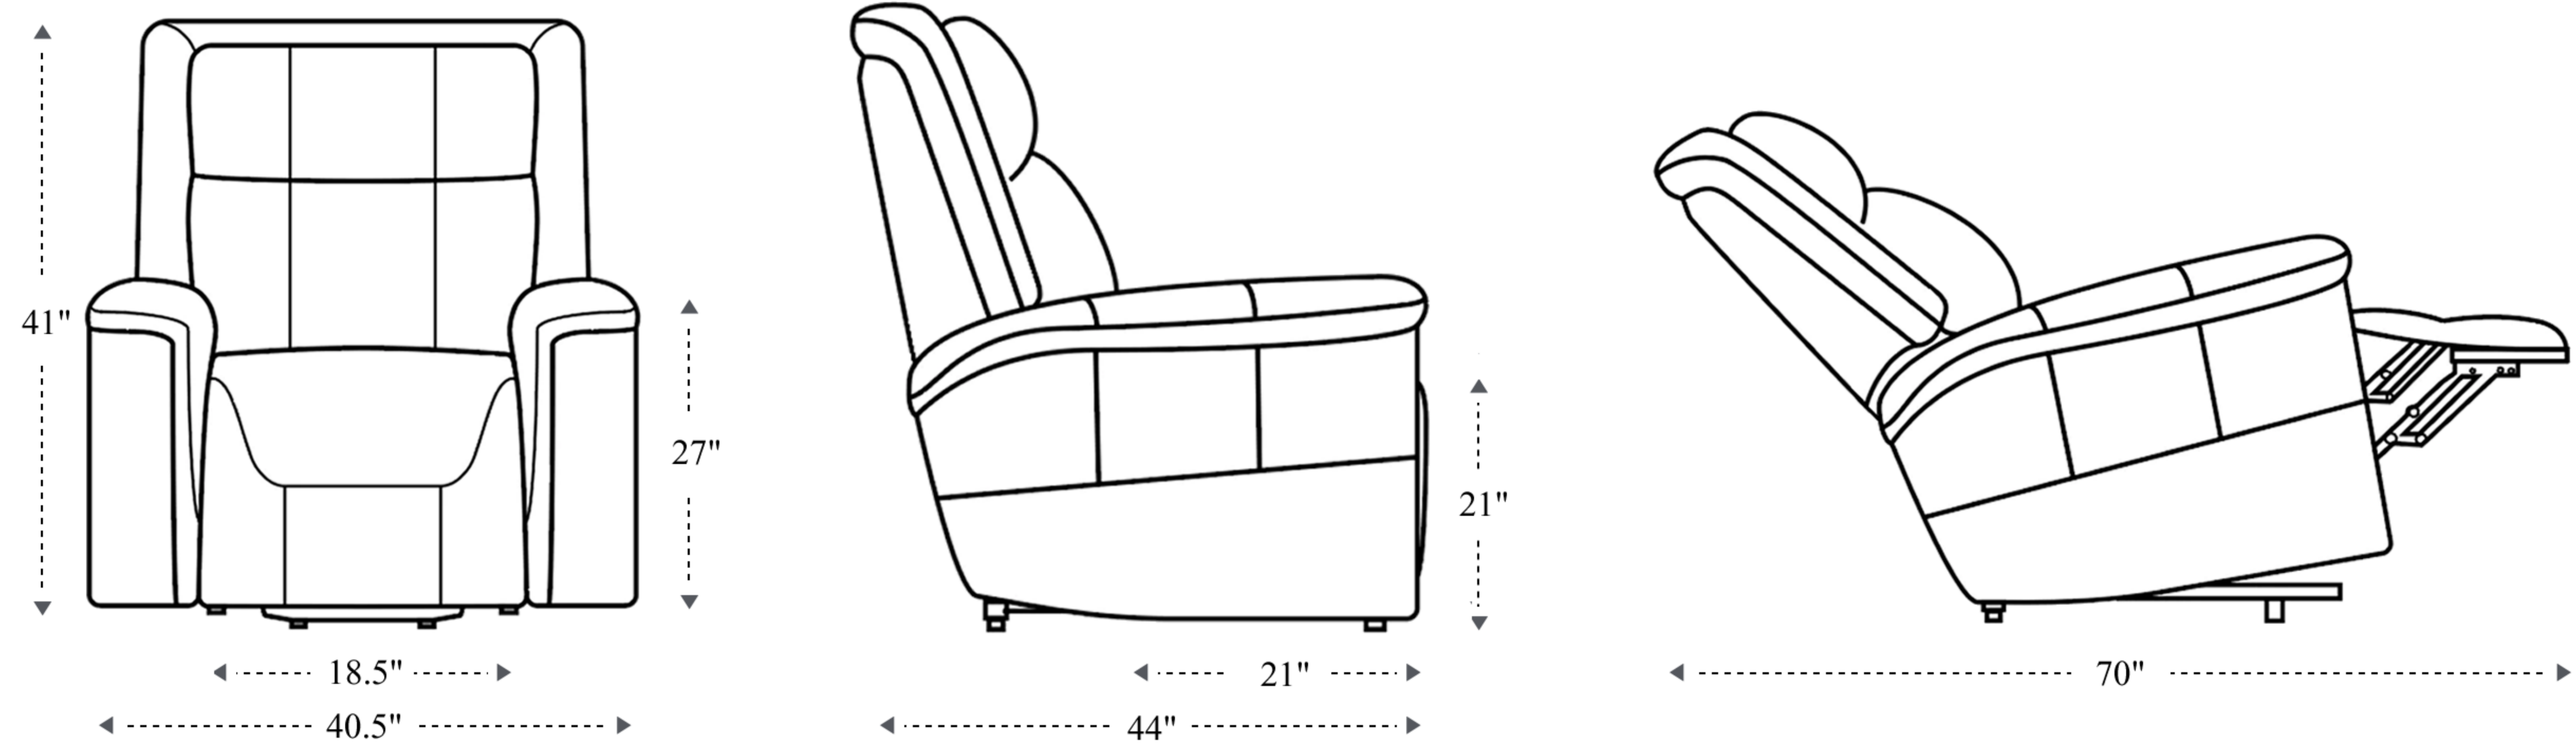

MVAI# Power Reclining Sofa

Overall Dimensions	91" x 44" x 42"
Overall Width	91"
Overall Depth	44"
Overall Height	42"
Overall Weight	292.5 lbs.
Fully Reclined	70"
Distance from Wall	4.5"
Back of Seat to end of Chaise	42"
Leg Height (Distance from Foot Rest to Floor in Full Recline)	25"
Head Height (Distance from Headrest to Floor in Full Recline)	34"

Seat Width	21"
Seat Depth	22"
Seat Height	21"
Arm Width	12"
Arm Depth	20.5"
Arm Height	27"
Back Width	81.5"
Back Height	23.5"
Headrest Extended from Back	5"

MVAI# Power Recliner

Overall Dimensions	40.5" x 44" x 41"
Overall Width	40.5"
Overall Depth	44"
Overall Height	41"
Overall Weight	143 lbs.
Fully Reclined	70"
Distance from Wall	4.5"
Back of Seat to end of Chaise	42"
Leg Height (Distance from Foot Rest to Floor in Full Recline)	25"
Head Height (Distance from Headrest to floor when fully recline)	34"

Seat Width	18.5"
Seat Depth	22"
Seat Height	21"
Arm Width	12"
Arm Depth	20.5"
Arm Height	27"
Back Width	36"
Back Height	23.5"
Headrest Extended from Back	5"