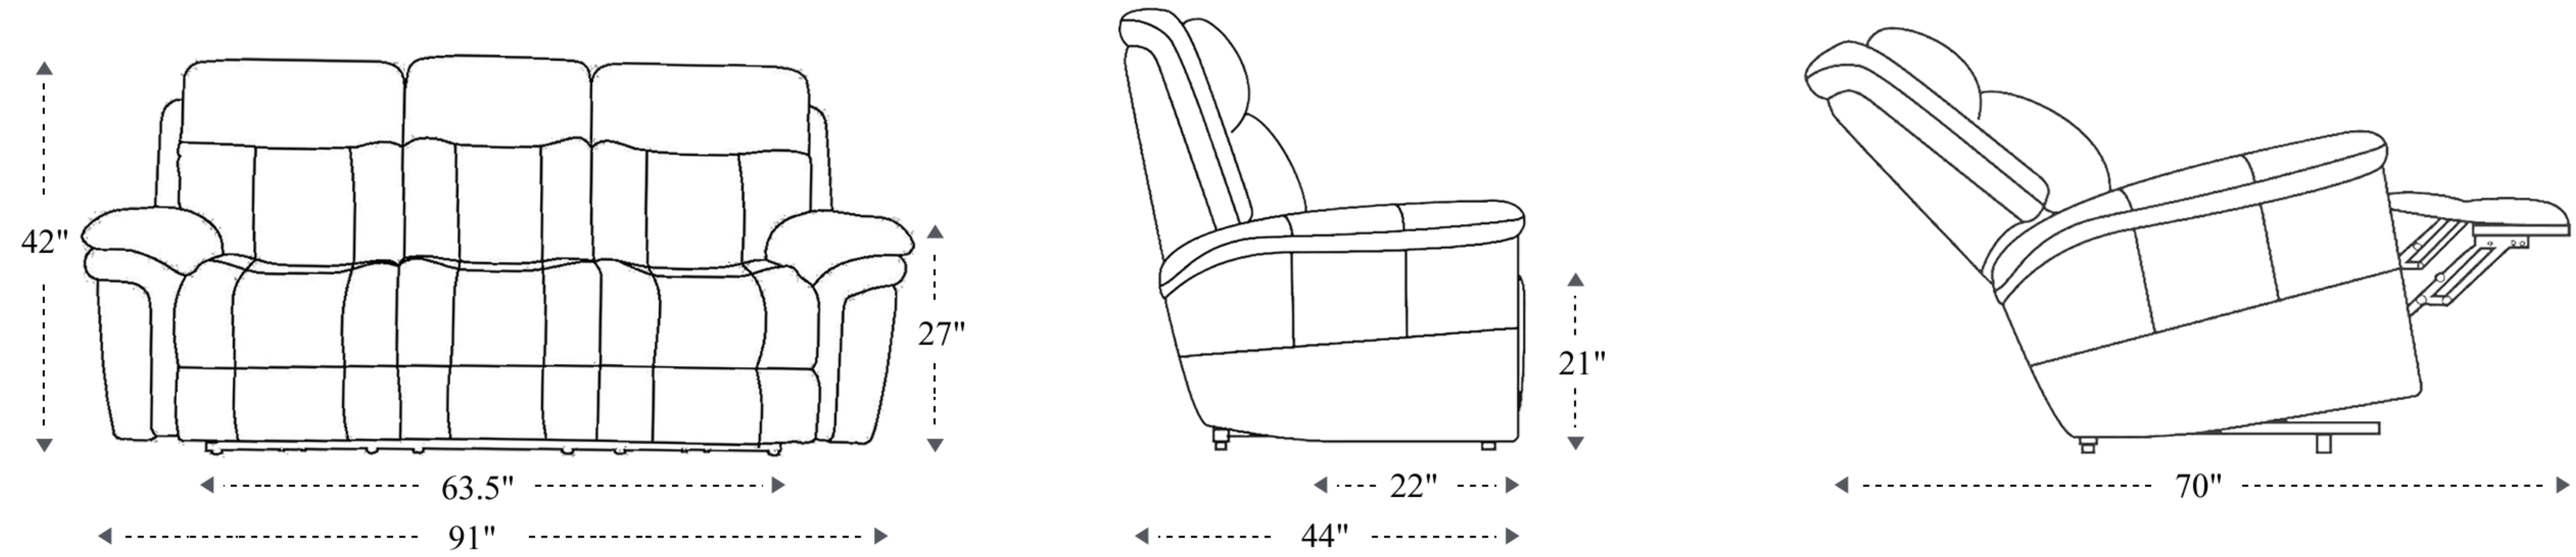

MVAI# Power Reclining Sofa

Overall Dimensions	91" x 44" x 42"
Overall Width	91"
Overall Depth	44"
Overall Height	42"
Overall Weight	292.5 lbs.
Fully Reclined	70"
Distance from Wall	4.5"
Back of Seat to end of Chaise	42"
Leg Height (Distance from Foot Rest to Floor in Full Recline)	25"
Head Height (Distance from Headrest to Floor in Full Recline)	34"

Seat Width	21"
Seat Depth	22"
Seat Height	21"
Arm Width	12"
Arm Depth	20.5"
Arm Height	27"
Back Width	81.5"
Back Height	23.5"
Headrest Extended from Back	5"

MVAI# Power Recliner

Overall Dimensions	40.5" x 44" x 41"
Overall Width	40.5"
Overall Depth	44"
Overall Height	41"
Overall Weight	143 lbs.
Fully Reclined	70"
Distance from Wall	4.5"
Back of Seat to end of Chaise	42"
Leg Height (Distance from Foot Rest to Floor in Full Recline)	25"
Head Height (Distance from Headrest to floor when fully recline)	34"

Seat Width	18.5"
Seat Depth	22"
Seat Height	21"
Arm Width	12"
Arm Depth	20.5"
Arm Height	27"
Back Width	36"
Back Height	23.5"
Headrest Extended from Back	5"