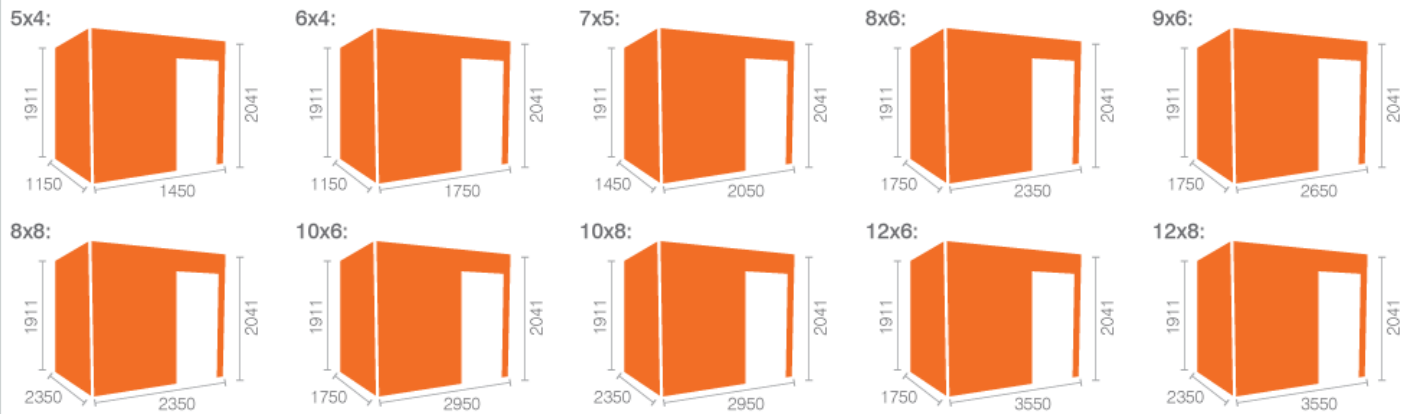

# Tiger Shiplap Windowless Pent Shed - Technical Data Sheet

- Superior Grade, 12mm Finish Shiplap T&G Cladding;
- 12mm Thick T&G Roof and Floor – No OSB/Solid Sheet Board;
- Security lock and key system;
- Well braced Single Access Door;
- 28x44mm Finish Rounded Four Corner Framing.

Building Dimension	Length	Width	Base Size	Internal Size	External Ridge	External Eaves	Internal Ridge	Internal Eaves	Ext. Size exc. Roof	Ext. Size inc. Roof	No. of Windows	Weight
5x4 Tiger Shiplap Windowless Pent	1450mm	1150mm	1450mm x 1150mm	1362mm x 1062mm	2041mm	1911mm	1929mm	1811mm	1474mm x 1174mm	1475mm x 1334mm	0	117kgs
6x4 Tiger Shiplap Windowless Pent	1750mm	1150mm	1750mm x 1150mm	1662mm x 1062mm	2041mm	1911mm	1929mm	1811mm	1774mm x 1174mm	1974mm x 1334mm	0	133kgs
7x5 Tiger Shiplap Windowless Pent	2050mm	1450mm	2050mm x 1450mm	1962mm x 1362mm	2041mm	1911mm	1929mm	1811mm	2074mm x 1474mm	2174mm x 1634mm	0	162kgs
8x6 Tiger Shiplap Windowless Pent	2350mm	1750mm	2350mm x 1750mm	2262mm x 1662mm	2041mm	1911mm	1929mm	1811mm	2374mm x 1774mm	2474mm x 1934mm	0	200kgs
9x6 Tiger Shiplap Windowless Pent	2650mm	1750mm	2650mm x 1750mm	2562mm x 1662mm	2041mm	1911mm	1929mm	1811mm	2674mm x 1774mm	2774mm x 1934mm	0	217kgs
8x8 Tiger Shiplap Windowless Pent	2350mm	2350mm	2350mm x 2350mm	2262mm x 2262mm	2041mm	1911mm	1929mm	1811mm	2374mm x 2374mm	2474mm x 2534mm	0	241kgs
10x6 Tiger Shiplap Windowless Pent	2950mm	1750mm	2950mm x 1750mm	2862mm x 1662mm	2041mm	1911mm	1929mm	1811mm	2974mm x 1774mm	3074mm x 1934mm	0	234kgs
10x8 Tiger Shiplap Windowless Pent	2950mm	2350mm	2950mm x 2350mm	2862mm x 2262mm	2041mm	1911mm	1929mm	1811mm	2974mm x 2374mm	3074mm x 2534mm	0	284kgs
12x6 Tiger Shiplap Windowless Pent	3550mm	1750mm	3550mm x 1750mm	3462mm x 1662mm	2041mm	1911mm	1929mm	1811mm	3574mm x 1774mm	3674mm x 1934mm	0	251kgs
12x8 Tiger Shiplap Windowless Pent	3550mm	2350mm	3550mm x 2350mm	3462mm x 2262mm	2041mm	1911mm	1929mm	1811mm	3574mm x 2374mm	3674mm x 2534mm	0	324kgs