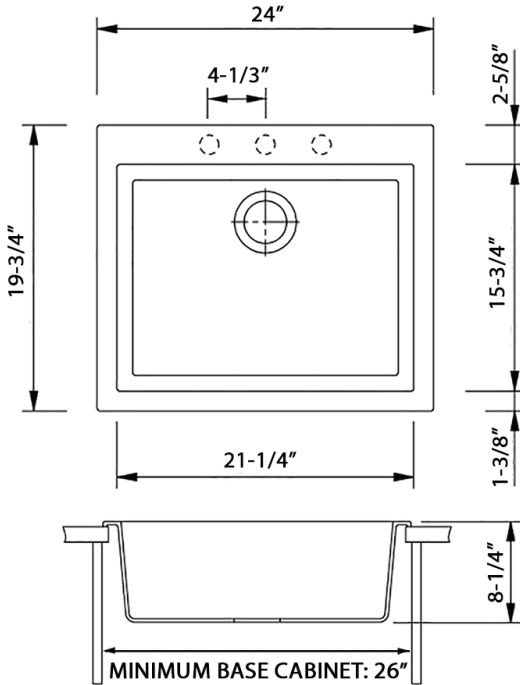

## NOMINAL DIMENSIONS

Exterior: 24" (wide) x 19-3/4" (front-to-back)  
Interior Bowl: 21-1/4" (wide) x 15-3/4" (front-to-back)  
Bowl Depth: 8-1/4"  
Minimum Cabinet Size: 26" wide  
Drain Hole Size: 3 1/2"

## DIMENSIONS

cUPC certified by IAPMO  
to meet US and Canada  
plumbing standards.

SCAN TO REGISTER  
YOUR WARRANTY

or visit  
[ruvati.com/register](http://ruvati.com/register)

**RUVATI USA**  
[www.ruvati.com](http://www.ruvati.com)