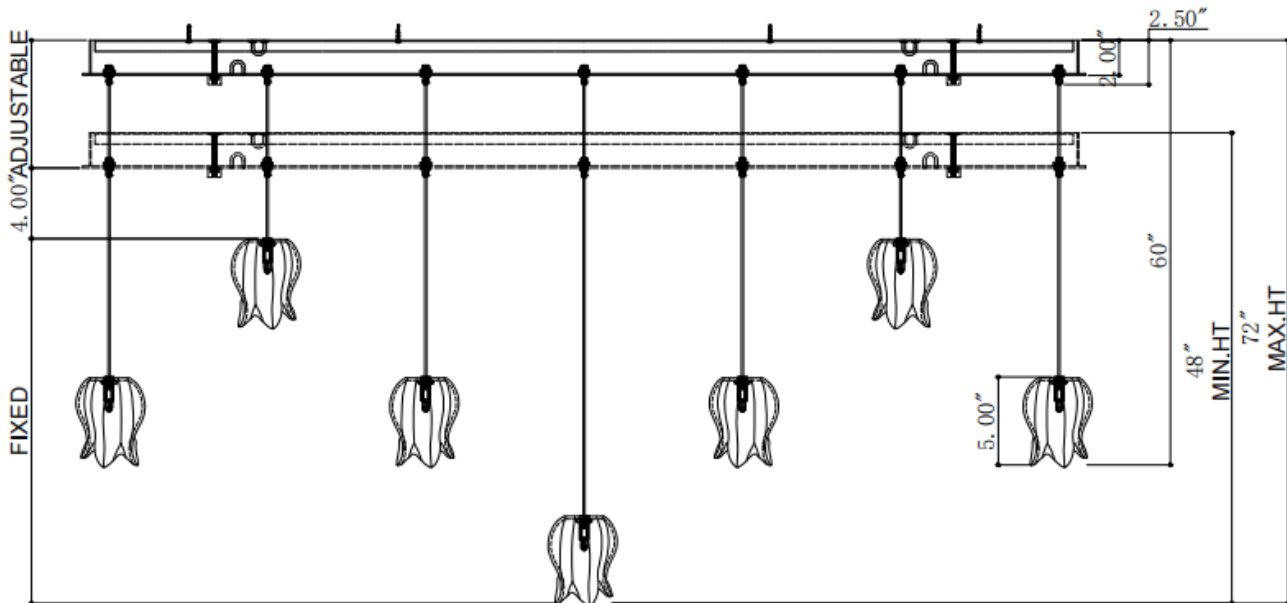

ITEM: 9000-1402

Overall Dimensions

Height: 48"

Width: 57"

Depth: 5.25"

CANOPY DETAIL

TOP VIEW

FRONT VIEW