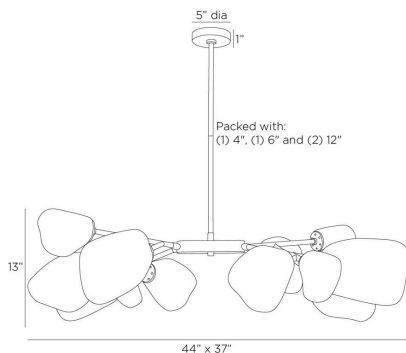

ARTERIOS

GROZNY CHANDELIER

DLC34

H: 16 IN, W: 44 IN, D: 37 IN,
Frosted

Billowing, modern frosted glass rounded cubes lend an organic feeling to our impactful chandelier. Each irregular shade differs slightly, giving this sculptural fixture a unique presence. Suspended from a branched form of English bronze-plated steel with matching pipe. Damp-rated, although limited covered outdoor areas may affect finish.

APPEARANCE

Material	Glass, Steel
Finish	Frosted, English Bronze
Top Coat/Sealant	Yes

DIMENSIONS

Canopy	H: 1 IN, Dia: 5.00 IN
Chandelier	H: 13 IN, W: 44 IN, D: 37 IN
Minimum Hanging	H: 16 IN
Max Hanging Height	48 in

WIRING

Rating	Damp
Cord	10 FT, Black/White, SVT
Socket	12, Type B - E12
Maximum Watt	40
Voltage	110-120 V

COMPLIANCY

RoHS	Yes
------	-----

SHIPPING

Product Weight	32.5 lbs
Gross Weight 1	40.5 lbs
Shipping Box 1	H: 38 IN, L: 34.05 IN, W: 13.19 IN

REPLACEMENT PARTS

Replacement Part 1	PIPE-488
Replacement Part 1 Dim	(1) 4", (1) 6" and (1) 12"
Replacement Part 2	CANOPY-585
Replacement Part 2 Dim	1" x 5"

CONTRACT

Contract Suitable	Yes
-------------------	-----