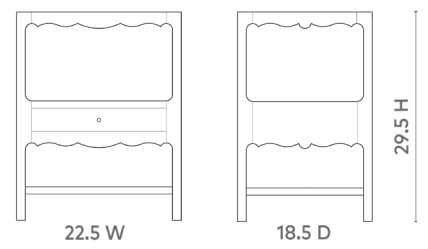

### **ARN-110-97**

22.5w x 18.5d x 29.5h

Clear Lacquered Cerused Oak

Oak Veneer Drawer Interior with Full Extension Glides

2 Fixed Shelves with Bleached Cane

Tempered Glass Top

Brass Pull

SCANITFORMOREDETAILS