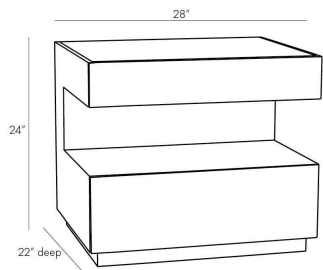

ARTERIOS

GERON SIDE TABLE

5649

H: 24 IN, W: 28 IN, D: 22 IN,
Satin Walnut

The modular concept of this end table delivers a defining element to a space. C-shaped construction features a satin walnut on oak veneer finish that hones in on natural textures, but in a more visual and less tactile way. A black gloss lacquer finishes the table top while its nearly hidden base completes the look with a black wood finish for a contemporary contrast to its mid-century appeal. The Geron is structural, functional art for modern spaces.

APPEARANCE

Material	Walnut Veneer, Lacquer
Finish	Satin Walnut, Black Gloss
Top Coat/Sealant	Yes

DIMENSIONS

Base	H: 2 IN
Foot Print	W: 28 IN, D: 22 IN
Table Top (thickness)	5 in

SHIPPING

Shipping Requirements	TruckShip
Product Weight	99.21 lbs
Gross Weight 1	110.23 lbs
Gross Weight 2	0 lbs
Shipping Box 1	H: 24 IN, L: 22 IN, W: 28 IN
Shipping Box 2	H: 0 IN, L: 0 IN, W: 0 IN