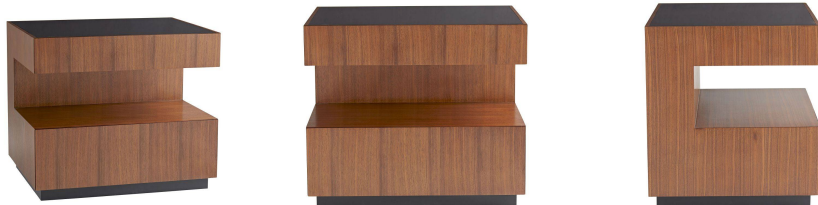

ARTERIOS

GERON SIDE TABLE

5649

H: 24 IN, W: 28 IN, D: 22 IN,
Satin Walnut

The modular concept of this end table delivers a defining element to a space. C-shaped construction features a satin walnut on oak veneer finish that hones in on natural textures, but in a more visual and less tactile way. A black gloss lacquer finishes the table top while its nearly hidden base completes the look with a black wood finish for a contemporary contrast to its mid-century appeal. The Geron is structural, functional art for modern spaces.

APPEARANCE

Material	Walnut Veneer, Lacquer
Finish	Satin Walnut, Black Gloss
Top Coat/Sealant	Yes

DIMENSIONS

Base	H: 2 IN
Foot Print	W: 28 IN, D: 22 IN
Table Top (thickness)	5 in

SHIPPING

Shipping Requirements	TruckShip
Product Weight	99.21 lbs
Gross Weight 1	110.23 lbs
Gross Weight 2	0 lbs
Shipping Box 1	H: 24 IN, L: 22 IN, W: 28 IN
Shipping Box 2	H: 0 IN, L: 0 IN, W: 0 IN