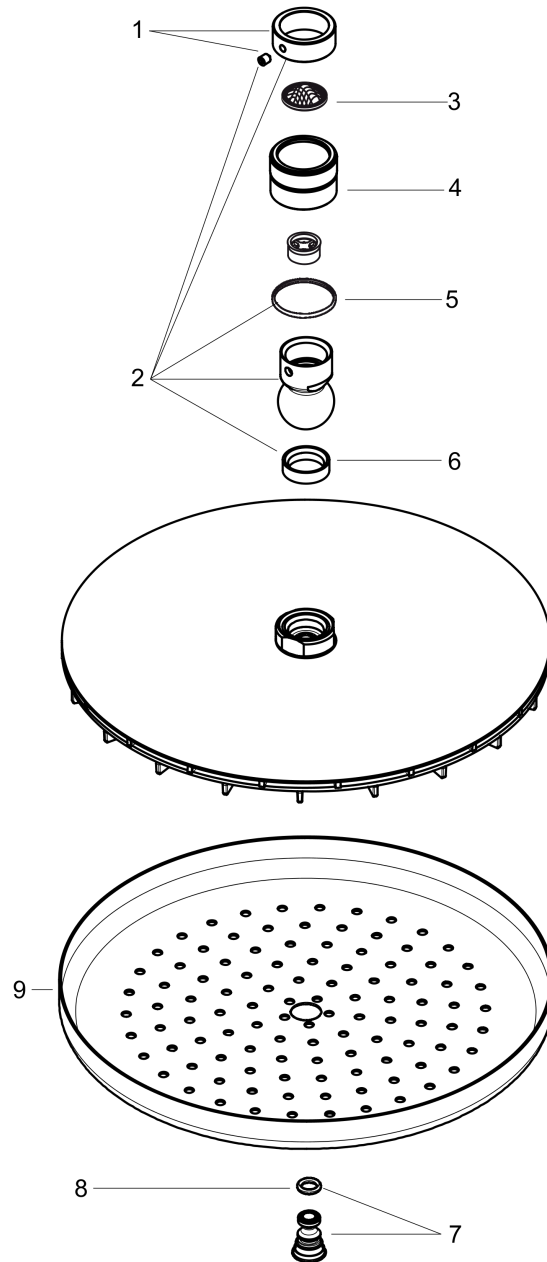

Croma
Showerhead 280 1-Jet, 1.75 GPM
 Finishes : **chrome** Part no. : **26217001**

Description

Features

- shower head size: 280 x 170 mm
- Spray modes: Rain
- 140 no-clog spray channels
- Fully-finished matching spray face
- Flow: 1.75 GPM (6.6 L/Min)
- Spray face removable for cleaning

Item details

List Price \$ 480.00

Technology

Compliance

Product image

Scale drawing

Croma
Showerhead 280 1-Jet, 1.75 GPM
 Finishes : **chrome** Part no. : **26217001**

Exploded drawing

Year of production: >01/18

Croma
Showerhead 280 1-Jet, 1.75 GPM
 Finishes : **chrome** Part no. : **26217001**

Spare parts list

Year of production: >01/18

Pos.	Description	Part no.	Price	PU
1	lock washer	98942000	-	1
2	ball joint	98941000	-	1
3	filter packing	94246000	-	1
4	nut	97958000	-	1
5	lever collar	97536000	-	1
6	seal	97606000	-	1
7	air jet (Eco)	95795000	-	1
8	O-ring 7x2	98419000	-	1