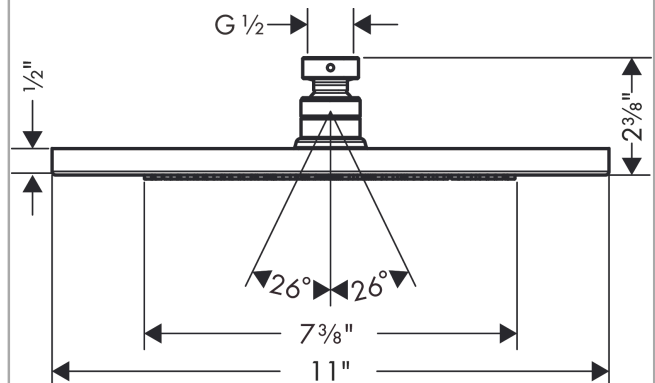

Croma
Showerhead 280 1-Jet, 1.75 GPM
 Finishes : **chrome** Part no. : **26217001**

Description

Features

- shower head size: 280 x 170 mm
- Spray modes: Rain
- 140 no-clog spray channels
- Fully-finished matching spray face
- Flow: 1.75 GPM (6.6 L/Min)
- Spray face removable for cleaning

Item details

List Price \$ 480.00

Technology

Compliance

Product image

Scale drawing

Croma
Showerhead 280 1-Jet, 1.75 GPM
 Finishes : **chrome** Part no. : **26217001**

Exploded drawing

Year of production: >01/18

Croma
Showerhead 280 1-Jet, 1.75 GPM
 Finishes : **chrome** Part no. : **26217001**

Spare parts list

Year of production: >01/18

Pos.	Description	Part no.	Price	PU
1	lock washer	98942000	-	1
2	ball joint	98941000	-	1
3	filter packing	94246000	-	1
4	nut	97958000	-	1
5	lever collar	97536000	-	1
6	seal	97606000	-	1
7	air jet (Eco)	95795000	-	1
8	O-ring 7x2	98419000	-	1