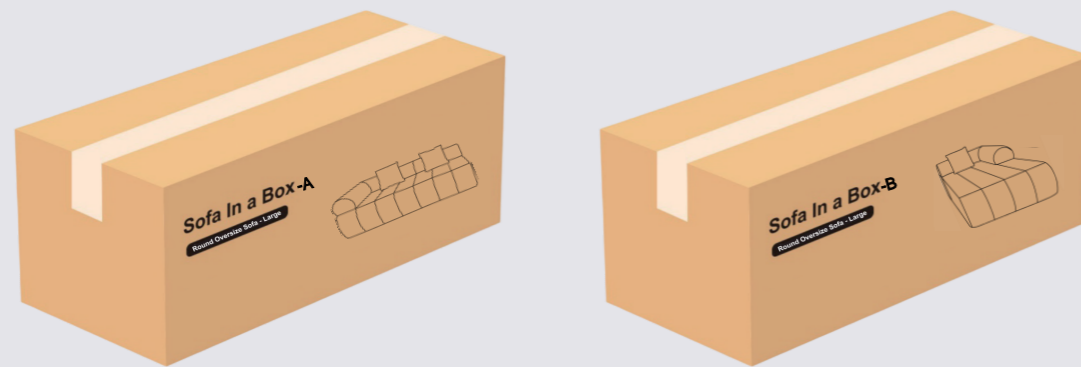

# Sofa In The Box

★ – Round Oversize Sofa - Large –

◆  
Size: 120x66.5x24.8 in

**Tips: Do not cut with sharp object, avoid damaging the product.**

The compressed sofa will be divided into 2 packages for transportation, which may be delivered at different times. Please wait patiently for all boxes to arrive.

If the box bursts open during transit or if you're dissatisfied after opening the compressed packaging, please contact us before returning the item.