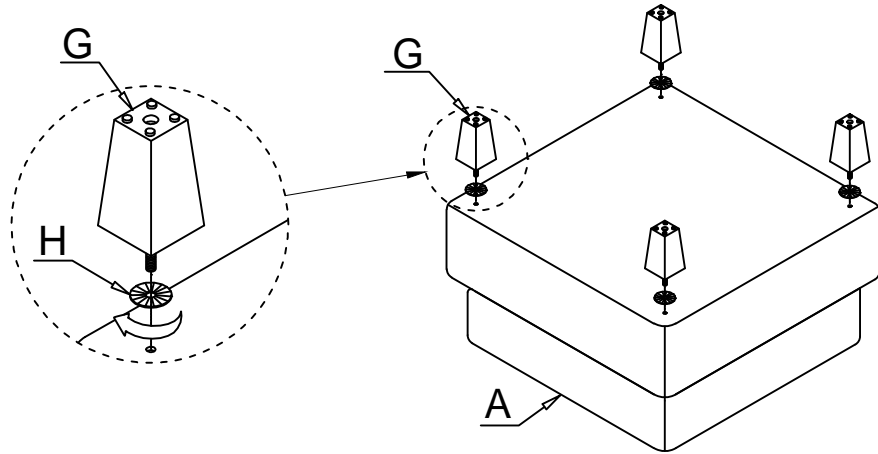

ASSEMBLY INSTRUCTION

CORNER SEAT WITH STORAGE

STEP 2: