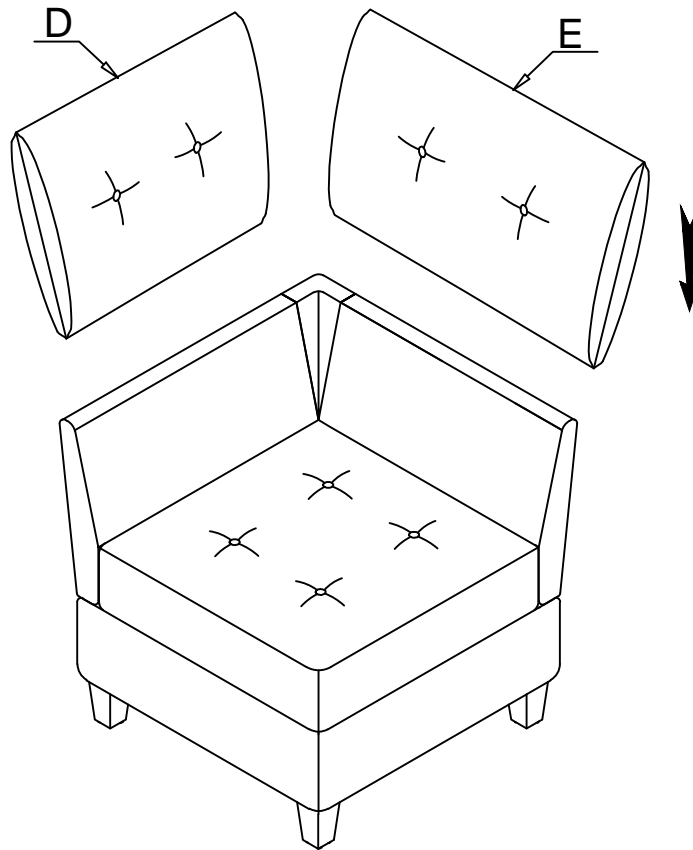

ASSEMBLY INSTRUCTION

CHAIR WITH ONE ARM & STORAGE

NO.	PARTS LIST	QTY	DESCRIPTION	NO.	PARTS LIST	QTY	DESCRIPTION
A		1	Seat Frame	G		4	Allen Bolt φM8*50
B		1	LSF/RSF Armrest	H		3	Allen Bolt φM8*35
C		1	Back Rest	I		7	Flat Washer M8*φ22*1.5mm
D		1	Back Cushion	K		7	Lock Washer M8
E		4	Plastic Leg 65*65*118mm	L		1	Allen Key M5*100*50mm
F		4	Washer	M		2	Clamp 60*40*5mm

STEP 6:

STEP 7:

ASSEMBLY INSTRUCTION

CORNER SEAT WITH STORAGE

NO.	PARTS LIST	QTY	DESCRIPTION	NO.	PARTS LIST	QTY	DESCRIPTION
A		1	Seat Frame	H		4	Washer
B		1	Left Back Rest	I		6	Allen Bolt φM8*35
C		1	Right Back Rest	K		6	Flat Washer M8*φ22*1.5mm
D		1	Left Back Cushion	L		6	Lock Washer M8
E		1	Right Back Cushion	M		1	Allen Key M5*100*50mm
F		1	Ear	N		2	Clamp 60*40*5mm
G		4	Plastic Leg 65*65*118mm				

STEP 2:

STEP 3:

STEP 4:

ASSEMBLY INSTRUCTION

CORNER SEAT WITH STORAGE

STEP 5:

STEP 6:

CARE INSTRUCTION FOR FABRIC FURNITURE