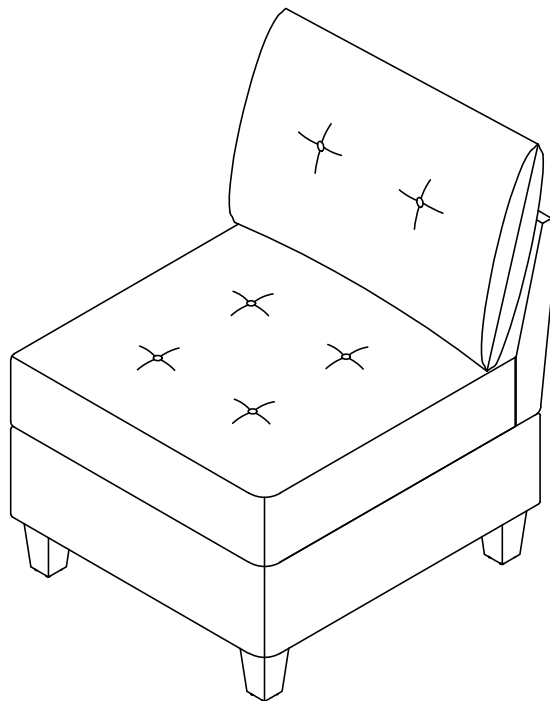

ASSEMBLY INSTRUCTION

CHAIR WITH ONE ARM & STORAGE

NO.	PARTS LIST	QTY	DESCRIPTION	NO.	PARTS LIST	QTY	DESCRIPTION
A		1	Seat Frame	G		4	Allen Bolt φM8*50
B		1	LSF/RSF Armrest	H		3	Allen Bolt φM8*35
C		1	Back Rest	I		7	Flat Washer M8*φ22*1.5mm
D		1	Back Cushion	K		7	Lock Washer M8
E		4	Plastic Leg 65*65*118mm	L		1	Allen Key M5*100*50mm
F		4	Washer	M		2	Clamp 60*40*5mm

STEP 7:

STEP 8:

ASSEMBLY INSTRUCTION

ARMLESS CHAIR WITH STORAGE

NO.	PARTS LIST	QTY	DESCRIPTION	NO.	PARTS LIST	QTY	DESCRIPTION
A		1	Seat Frame	F		3	Allen Bolt ØM8*35
B		1	Back Rest	G		3	Flat Washer M8*Ø22*1.5mm
C		1	Back Cushion	H		3	Lock Washer M8
D		4	Plastic Leg 65*65*118mm	I		1	Allen Key M5*100*50mm
E		4	Washer	K		2	Clamp 60*40*5mm

ARMLESS CHAIR WITH STORAGE

STEP 2:

STEP 3:

ASSEMBLY INSTRUCTION

ARMLESS CHAIR WITH STORAGE

STEP 4:

STEP 5:

CARE INSTRUCTION FOR FABRIC FURNITURE