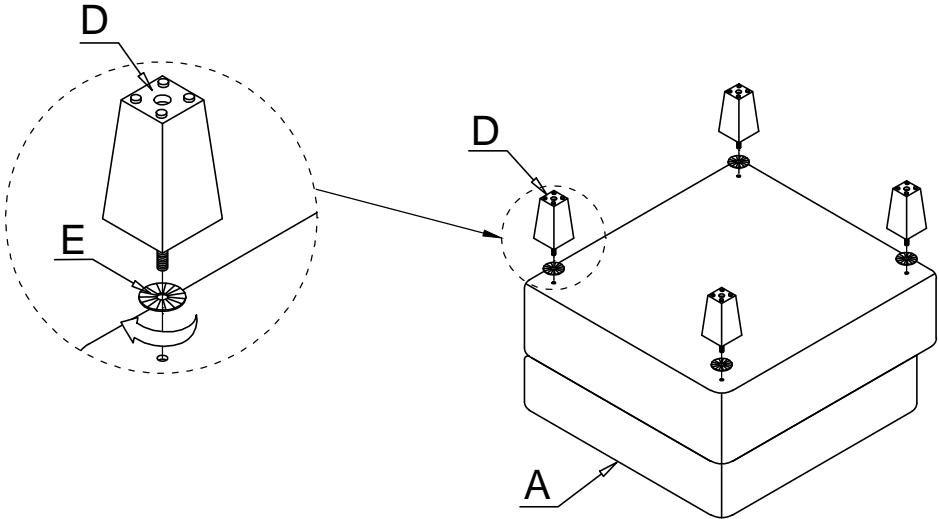

ASSEMBLY INSTRUCTION

ARMLESS CHAIR WITH STORAGE

STEP 2: