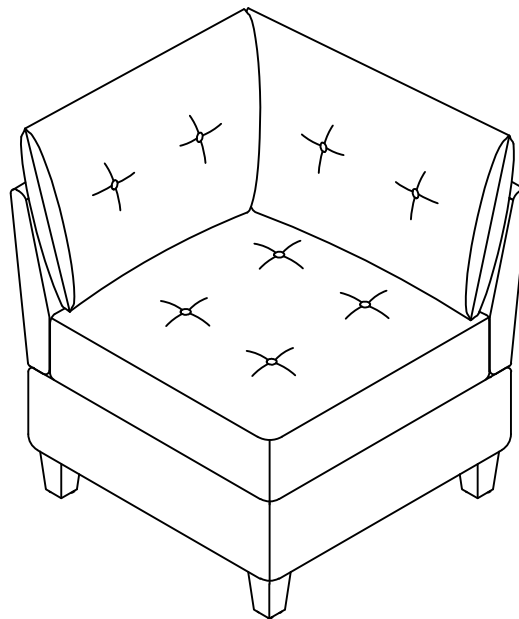

ASSEMBLY INSTRUCTION

CHAIR WITH ONE ARM & STORAGE

NO.	PARTS LIST	QTY	DESCRIPTION	NO.	PARTS LIST	QTY	DESCRIPTION
A		1	Seat Frame	G		4	Allen Bolt φM8*50
B		1	LSF/RSF Armrest	H		3	Allen Bolt φM8*35
C		1	Back Rest	I		7	Flat Washer M8*φ22*1.5mm
D		1	Back Cushion	K		7	Lock Washer M8
E		4	Plastic Leg 65*65*118mm	L		1	Allen Key M5*100*50mm
F		4	Washer	M		2	Clamp 60*40*5mm

STEP 2:

STEP 3:

STEP 4:

ASSEMBLY INSTRUCTION

CORNER SEAT WITH STORAGE

STEP 5:

STEP 6:

CARE INSTRUCTION FOR FABRIC FURNITURE