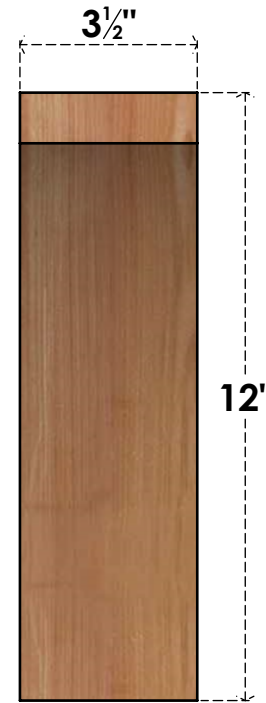

BRC04X08X12THR00SWR

3 1/2"W X 8"D X 12"H THORTON SMOOTH BRACE, WESTERN RED CEDAR

SIDE

FRONT

EKENA MILLWORK
 2300 WEST MAIN ST.
 CLARKSVILLE, TX 75426
 TOLL FREE: 866-607-0453
 WWW.EKENAMILLWORK.COM

NOTES

1. INSTALLATION TO BE COMPLETED IN ACCORDANCE WITH MANUFACTURER'S SPECIFICATIONS.
2. DRAWING MAY NOT BE TO SCALE
3. THIS DRAWING IS INTENDED FOR DESIGN AND PLANNING PURPOSES ONLY.
4. ALL INFORMATION CONTAINED HEREIN WAS CURRENT AT THE TIME OF DEVELOPMENT BUT MUST BE REVIEWED AND APPROVED BY THE PRODUCT MANUFACTURER TO BE CONSIDERED ACCURATE.
5. PRODUCTS ARE NOT KILN DRIED. THIS ITEM IS UNIQUE AND WILL CONTAIN THE NATURAL VARIATIONS THAT THE WOOD SPECIES OFFERS. THIS MAY RESULT IN VARIATIONS UP TO 1/4"