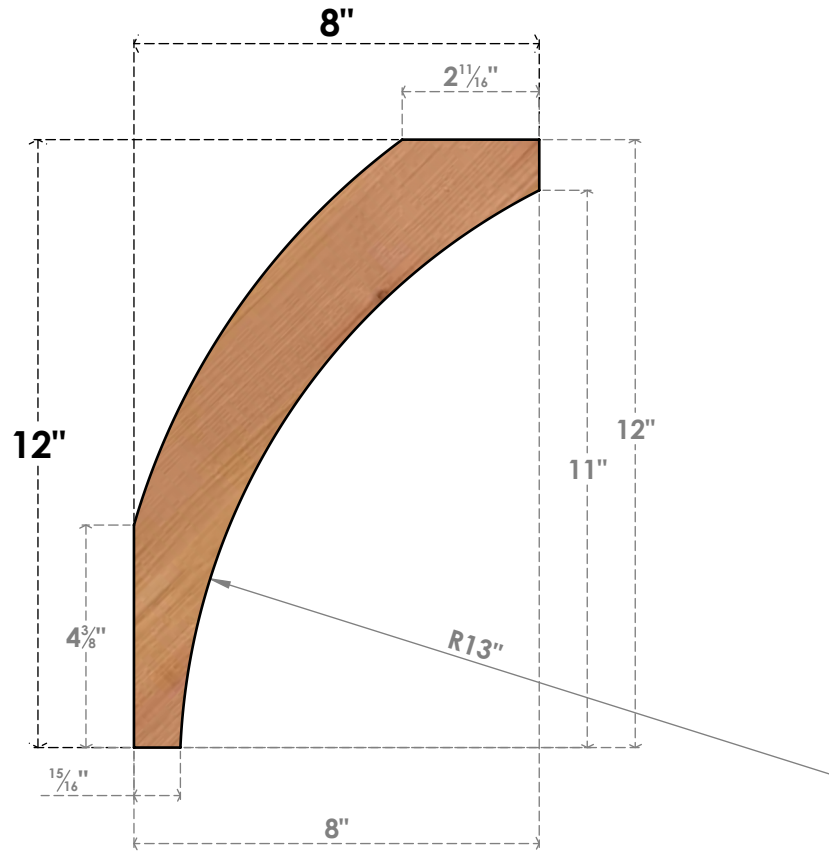

BRC04X08X12THR00SWR

3 1/2"W X 8"D X 12"H THORTON SMOOTH BRACE, WESTERN RED CEDAR

SIDE

FRONT

EKENA MILLWORK
 2300 WEST MAIN ST.
 CLARKSVILLE, TX 75426
 TOLL FREE: 866-607-0453
 WWW.EKENAMILLWORK.COM

NOTES

1. INSTALLATION TO BE COMPLETED IN ACCORDANCE WITH MANUFACTURER'S SPECIFICATIONS.
2. DRAWING MAY NOT BE TO SCALE
3. THIS DRAWING IS INTENDED FOR DESIGN AND PLANNING PURPOSES ONLY.
4. ALL INFORMATION CONTAINED HEREIN WAS CURRENT AT THE TIME OF DEVELOPMENT BUT MUST BE REVIEWED AND APPROVED BY THE PRODUCT MANUFACTURER TO BE CONSIDERED ACCURATE.
5. PRODUCTS ARE NOT KILN DRIED. THIS ITEM IS UNIQUE AND WILL CONTAIN THE NATURAL VARIATIONS THAT THE WOOD SPECIES OFFERS. THIS MAY RESULT IN VARIATIONS UP TO 1/4"