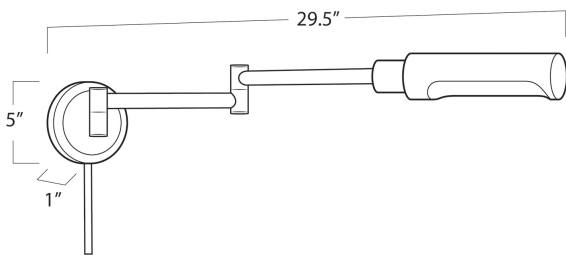

REGINA ANDREW

DETROIT

SPECIFICATION SHEET

Noble Swing Arm Task Sconce 15-1153NB

HEIGHT	41
WIDTH	5
DEPTH	29.5
SHADE DIMS	N/A
SHADE COLOR	N/A
BULB QTY	1
BULB TYPE	T Type Medium Base (E26)
SOCKET	E26 Cast Dimmer
WATTAGE	40 Watt Max
WIRING TYPE	Hard Wire or Pinup
BACKPLATE	5 dia x 1
JUNCTION BOX	2.5 from top and bottom, 2.5 from sides
MATERIAL	Steel
FINISH	Natural Brass
NOTES	N/A
FREIGHT ONLY	No