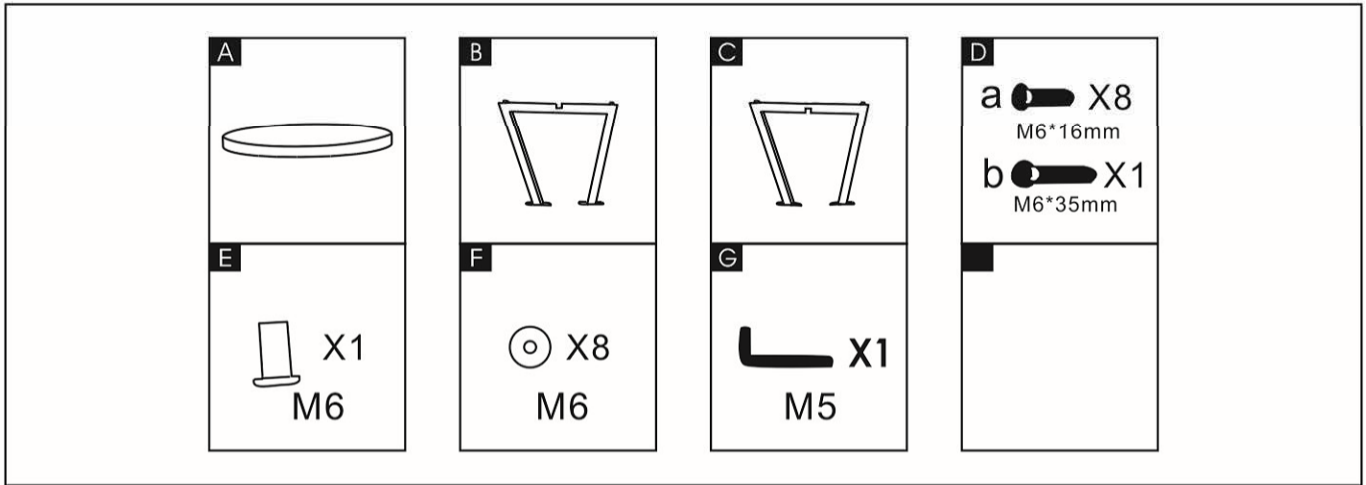

ASSEMBLY INSTRUCTIONS

42" Round Table/ 48" Round Table

CAUTION:
PLEASE MAKE SURE THAT ALL PARTS ABOVE ARE FIXED TIGHT AND FIRM BEFORE USE.
THIS PRODUCT IS FOR INDOOR USE ONLY.
DO NOT STAND ON THIS PRODUCT IN ANY CIRCUMSTANCE