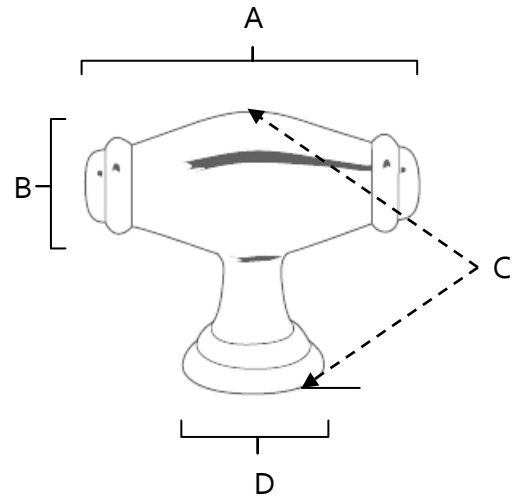

**PRODUCT SHEET**

**SPECIFICATIONS**

**CHARLIE'S COLLECTION  
OVAL KNOB**

**FEATURES**

- Transitional styling
- Multiple finishes
- Concealed installation

**WARRANTY**

Limited lifetime

**FINISHES**

**MATERIAL**

Brass

Item#	A	B	C	D
A626	1 3/4"	5/8"	1 1/4"	3/4"

**KEY:**

- A - Length
- B - Width
- C - Projection
- D - Mount Length and Width

NOTE: Dimensions and specifications are subject to change without notice.