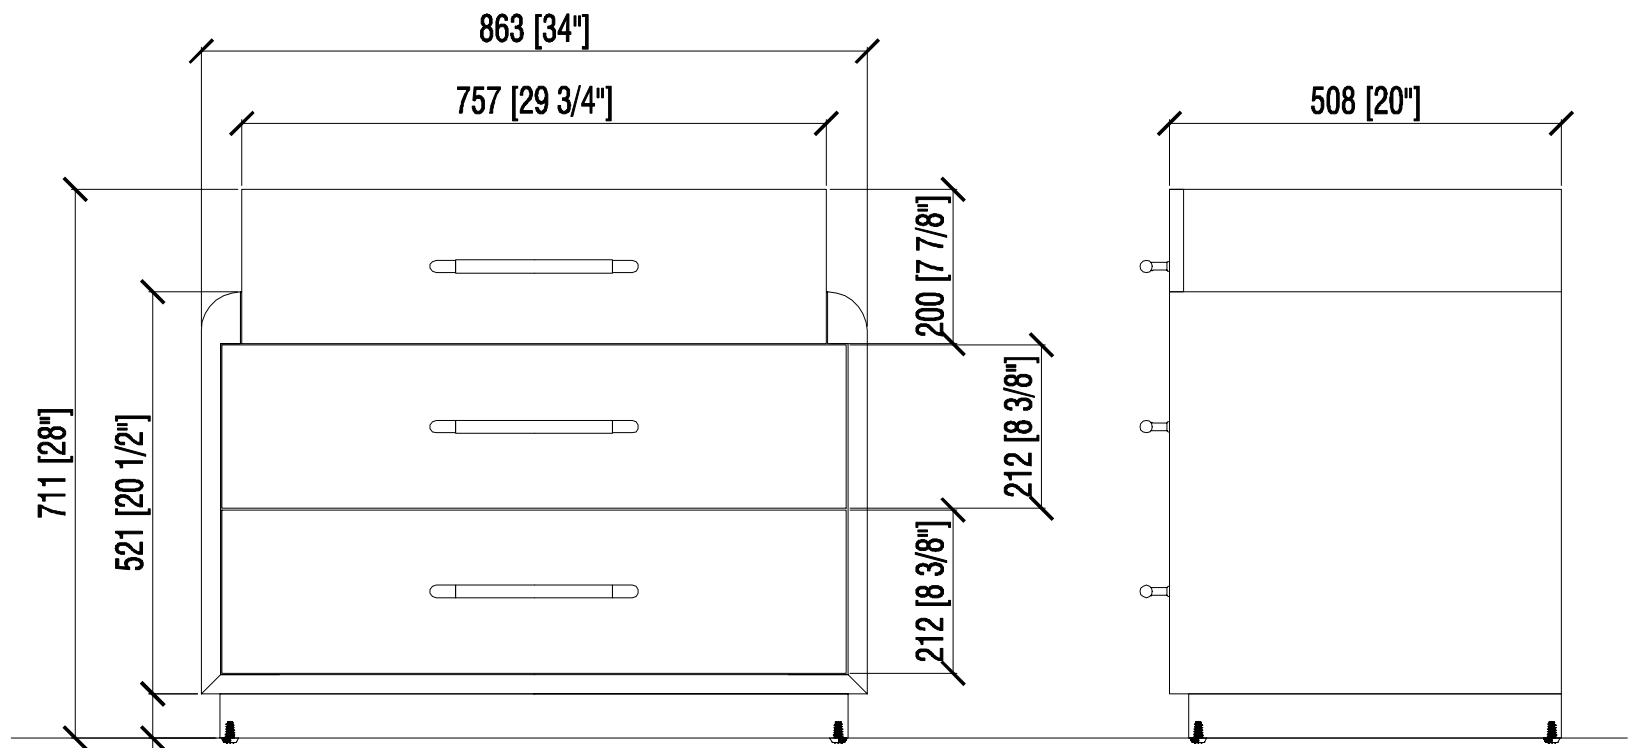

TOP VIEW

TA60135
34" x 20" x 28" HT

FRONT VIEW

SIDE VIEW