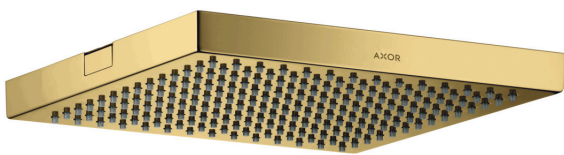

AXOR ShowerSolutions
Showerhead 240 1-Jet, 2.5 GPM
 Finishes : **polished gold optic** Part no. : **10926991**

Description

Features

- Spray modes: RainAir
- 196 no-clog spray channels
- Flow: 2.5 GPM (9.5 L/Min)
- Fully-finished matching spray face
- Spray face removable for cleaning

Item details

List Price \$ 1,889.00

Technology

Compliance

Product image

Scale drawing