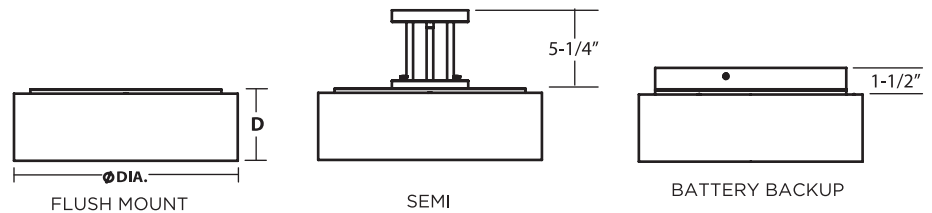

Ordering Information:

Jute	Linen White	LED	Source Lumens	Adjustable CCT	DIA.	D
*	*	18W	1400	3000K/3500K/4000K	12-1/4"	4-3/4"
*	*	30W	2400	3000K/3500K/4000K	15"	5-1/2"
*	*	42W	3200	3000K/3500K/4000K	19-1/4"	5-1/2"