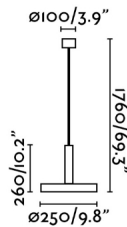

General characteristics

Fixation	Ceiling
voltage	120V
Hertz	60Hz
Cable length	0.02 ft
Max. Power	15W

Material

Body/Structure	Steel
Screen	Steel

Finish

Body/Structure	Black+Satin Gold
Screen	Black+Satin Gold
Location	Dry locations only
US Certification	Fijas cETLus