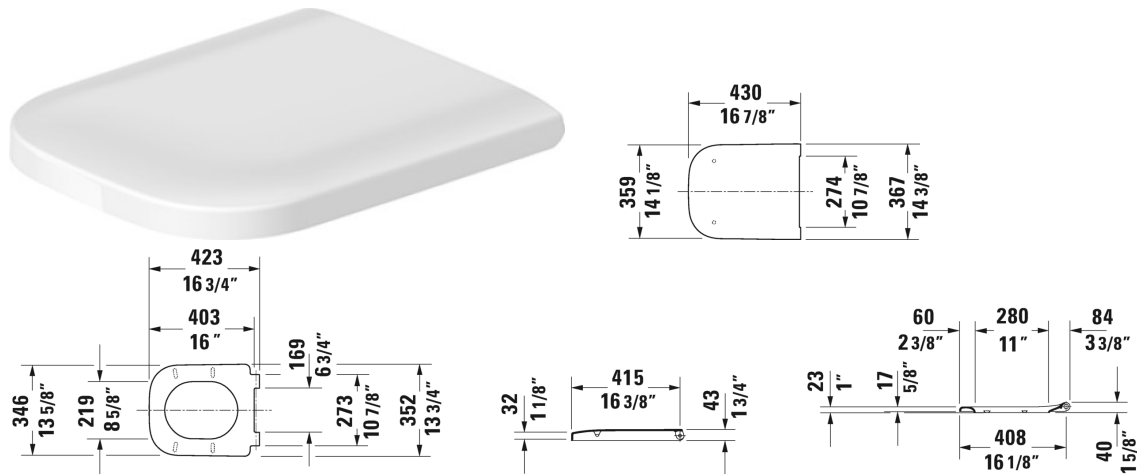

Happy D.2 Toilet seat and cover # 006451..00 / 006451..00

Toilet seat and cover	Dimension	Weight	Order number
removable, hinges stainless steel, without slow close			
Colors			
00 White 13 Anthracite Matte			
Variant			
inside color White, outside color White		6 lb	006451..00
inside color Anthracite Matte, outside color Anthracite Matte		6 lb	006451..00

All drawings contain the necessary measurements which are subject to standard tolerances. They are stated in inch & mm and are non-binding. Exact measurements, in particular for customized installation scenarios, can only be taken from the finished ceramic piece.