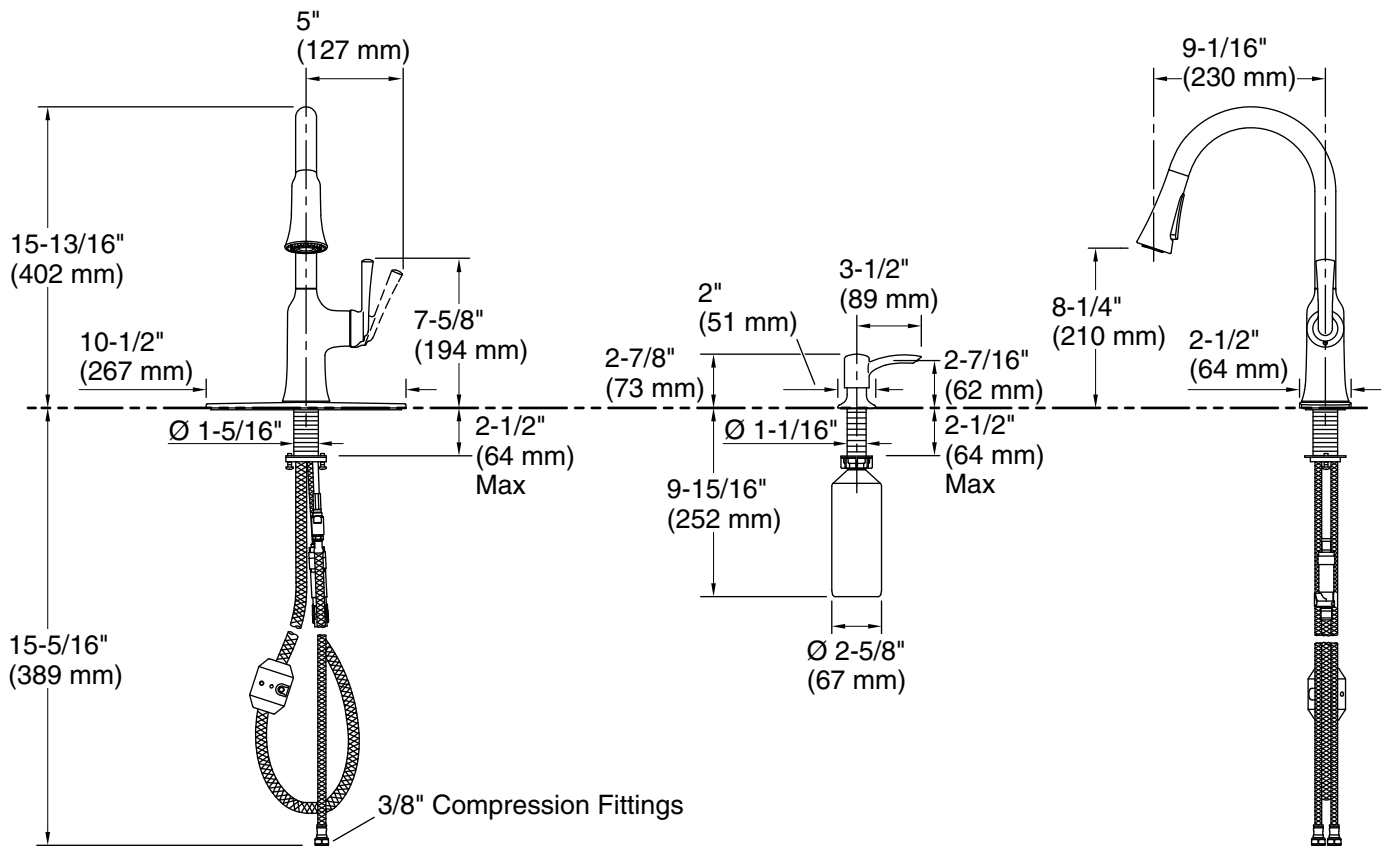

Technical Information

All product dimensions are nominal.

Drain included: No

Spout:

Spout reach: 9-1/16" (230 mm)

Handle clearance: 3-5/8" (92 mm)

Notes

Install this product according to the installation instructions.

ADA complaint for faucet handles only.

ADA, CSA B651 compliant when installed to the specific requirements of these regulations.