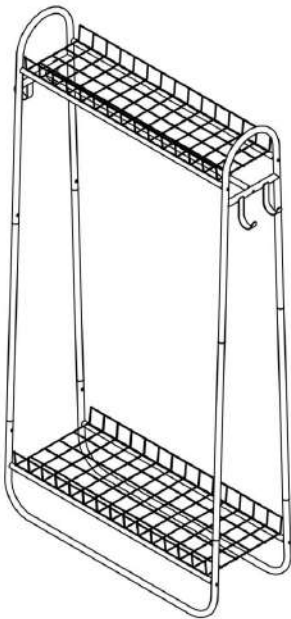

ASSEMBLY INSTRUCTION

MODEL NUMBER : 754

WARRANTY:

We stand behind our products & service with confidence! If parts damaged or missing please feel free to contact us for a FREE REPLACEMENT. We warranty this product to be free from defects in materials. This warranty covers one year from the date of original purchase.

NOTES:

- The item is only intended to be used indoors. The product must be assembled and used in accordance with the provisions of the manual.
- It is recommended that assembly is undertaken by about 2 adults. Please read assembly instructions before assembly and strictly adhere to each step outlined. Estimated assembly time is 30 minutes.

1

PARTS LIST

A	B	C	D	E	F	a	b	c
								
2PCS	4PCS	2PCS	1PCS	1PCS	1PCS	1/4*28 10PCS	1/4*13 8PCS	1PCS

IMPORTANT:

Please check parts list before you start to assembly. If parts damaged or missing. Contact your seller for a FREE REPLACEMENT. Please provide your order number, a brief message about the issue, and your shipping address. Thank you!