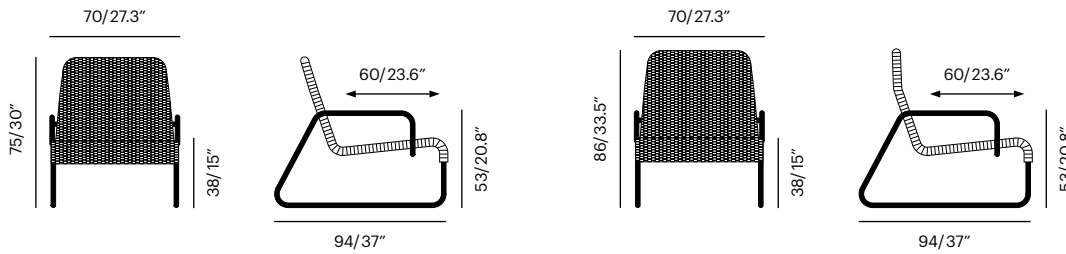

2019-20 Price List
MSRP

Collection	Description	SKU	Materials	Unit Price	
Sunny Arms TR Sunny Arms TR High	Sunny Arms TR 70 x 94 x 75 cm	sya-tr XX lbs/X.XX m	Ropetek® Frame Color	1025,00	
	Sunny Arms TR High High Back 70 x 94 x 86 cm	sya-trh XX lbs/X.XX m³ 	Ropetek® Frame Color	1125,00	

Woven in Tech Ropetek®
Made in Italy

Sunny Arms TR

Sunny Arms TR High

Pads	Sunny TR Pad	sya-tr-p	Fabric G2	85,00	
For Sunny Arms TR Series	COM: 0.50 sqm	 	Fabric G3	110,00	
Seat pads with double stitch seam Pads contain recycled foam			Fabric G4	134,00	
			Fabric G5	151,00	

Sunny Side TR/ Foot Stool	Sunny Side TR/ Foot Stool 50 x 50 x 28 cm	syt-tr 10 lbs/0.08 m³ 	Tech-Ropes Mix Frame Color	425,00	
------------------------------	---	---	-------------------------------	--------	---