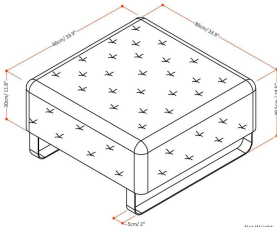

SQUARE COFFEE TABLE OTTOMAN

Net Weight: 54 (lbs)