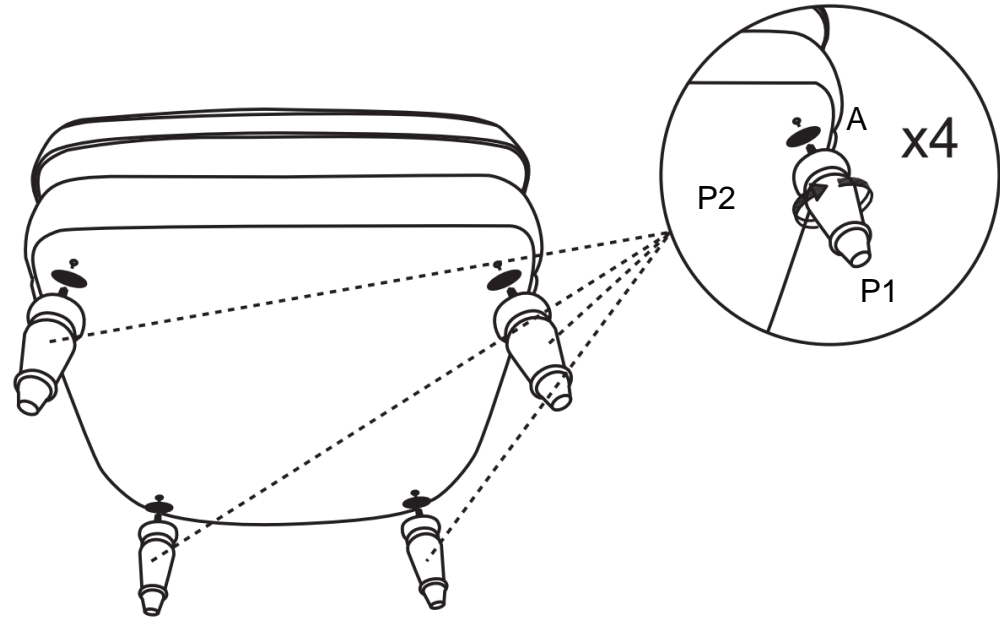

Parts and Hardware

No.	Description	IMAGE	QTY
P1	LEGS		4
P2	BODY		1
A	WASHERS		4

Notes

Thank you for purchasing this quality product!
Be sure to check all packing material carefully for small part that may have come loose inside the carton during shipping.

CAUTION: The item is heavy, assembly should be performed by two people.

Step 1