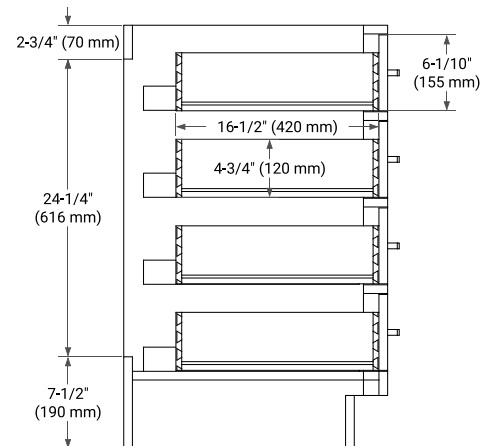

66" DOUBLE SINK BASE CABINET

BASE CABINET DIMENSIONS

66" W x 21.5" D x 34.5" H

FEATURES

- Solid wood frame & plywood panels
- Dovetail drawers and joints
- Soft closing doors & drawers

HARDWARE FINISHES*

Brushed Nickel Satin Brass Matte Black Polished Chrome

67" DOUBLE OVAL SINK COUNTERTOP WITH 1.5 IN. THICKNESS

OVERALL DIMENSIONS

67" W x 22" D x 1.5" H

COUNTERTOP OPTIONS

Carrara Marble

White Quartz

FEATURES

- Solid countertop with mitered edges & seams
- Undermount white oval sink
- Pre-drilled for 8" widespread faucet

INCLUDED

- Countertop
- Matching Backsplash
- Oval Sinks

COUNTERTOP PLAN VIEW

EDGE SIDE VIEW

THREE DIMENSIONAL COUNTERTOP VIEW