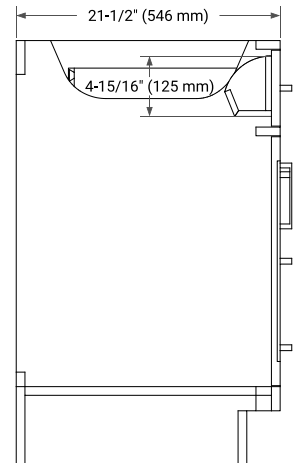

66" DOUBLE SINK BASE CABINET

BASE CABINET DIMENSIONS

66" W x 21.5" D x 34.5" H

FEATURES

- Solid wood frame & plywood panels
- Dovetail drawers and joints
- Soft closing doors & drawers

HARDWARE FINISHES*

Brushed Nickel   Satin Brass   Matte Black   Polished Chrome

Hardware comes preinstalled with the illustrated option. Other finishes are available on our online store if you prefer a different one.

AVAILABLE COLORS

White   Grey   Midnight Blue   Oak

FRONT VIEW

SIDE VIEW

PLAN VIEW