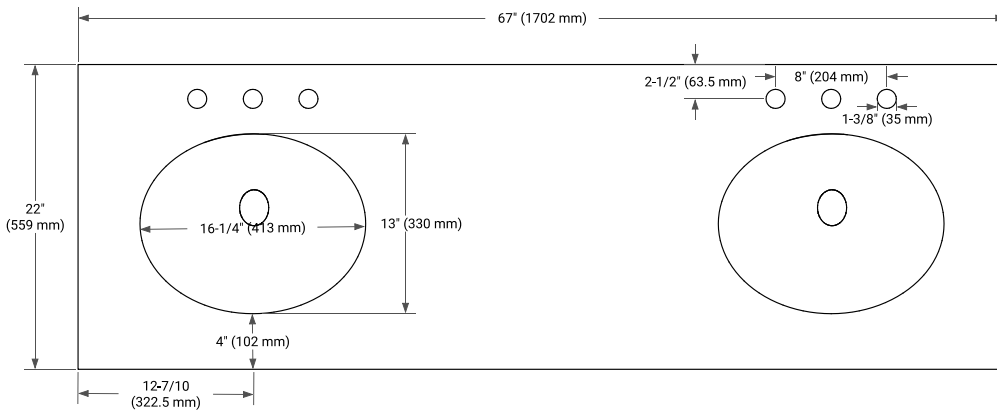

66" DOUBLE SINK BASE CABINET

BASE CABINET DIMENSIONS

66" W x 21.5" D x 34.5" H

FEATURES

- Solid wood frame & plywood panels
- Dovetail drawers and joints
- Soft closing doors & drawers

HARDWARE FINISHES*

Brushed Nickel Satin Brass Matte Black Polished Chrome

67" DOUBLE OVAL SINK COUNTERTOP WITH 1.5 IN. THICKNESS

OVERALL DIMENSIONS

67" W x 22" D x 1.5" H

COUNTERTOP OPTIONS

Carrara Marble

White Quartz

FEATURES

- Solid countertop with mitered edges & seams
- Undermount white oval sink
- Pre-drilled for 8" widespread faucet

INCLUDED

- Countertop
- Matching Backsplash
- Oval Sinks

COUNTERTOP PLAN VIEW

EDGE SIDE VIEW

THREE DIMENSIONAL COUNTERTOP VIEW