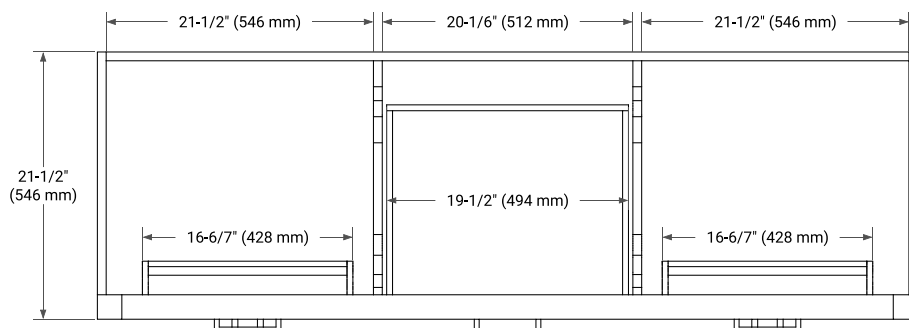

66" DOUBLE SINK BASE CABINET

BASE CABINET DIMENSIONS

66" W x 21.5" D x 34.5" H

FEATURES

- Solid wood frame & plywood panels
- Dovetail drawers and joints
- Soft closing doors & drawers

HARDWARE FINISHES*

Brushed Nickel Satin Brass Matte Black Polished Chrome

67" DOUBLE OVAL SINK COUNTERTOP WITH 1.5 IN. THICKNESS

OVERALL DIMENSIONS

67" W x 22" D x 1.5" H

COUNTERTOP OPTIONS

Carrara Marble

White Quartz

FEATURES

- Solid countertop with mitered edges & seams
- Undermount white oval sink
- Pre-drilled for 8" widespread faucet

INCLUDED

- Countertop
- Matching Backsplash
- Oval Sinks

COUNTERTOP PLAN VIEW

EDGE SIDE VIEW

THREE DIMENSIONAL COUNTERTOP VIEW