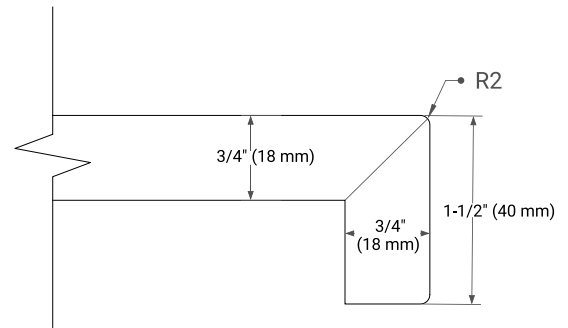

66" DOUBLE SINK BASE CABINET

BASE CABINET DIMENSIONS

66" W x 21.5" D x 34.5" H

FEATURES

- Solid wood frame & plywood panels
- Dovetail drawers and joints
- Soft closing doors & drawers

HARDWARE FINISHES*

Brushed Nickel Satin Brass Matte Black Polished Chrome

67" DOUBLE OVAL SINK COUNTERTOP WITH 1.5 IN. THICKNESS

OVERALL DIMENSIONS

67" W x 22" D x 1.5" H

COUNTERTOP OPTIONS

Carrara Marble

White Quartz

FEATURES

- Solid countertop with mitered edges & seams
- Undermount white oval sink
- Pre-drilled for 8" widespread faucet

INCLUDED

- Countertop
- Matching Backsplash
- Oval Sinks

COUNTERTOP PLAN VIEW

EDGE SIDE VIEW

THREE DIMENSIONAL COUNTERTOP VIEW