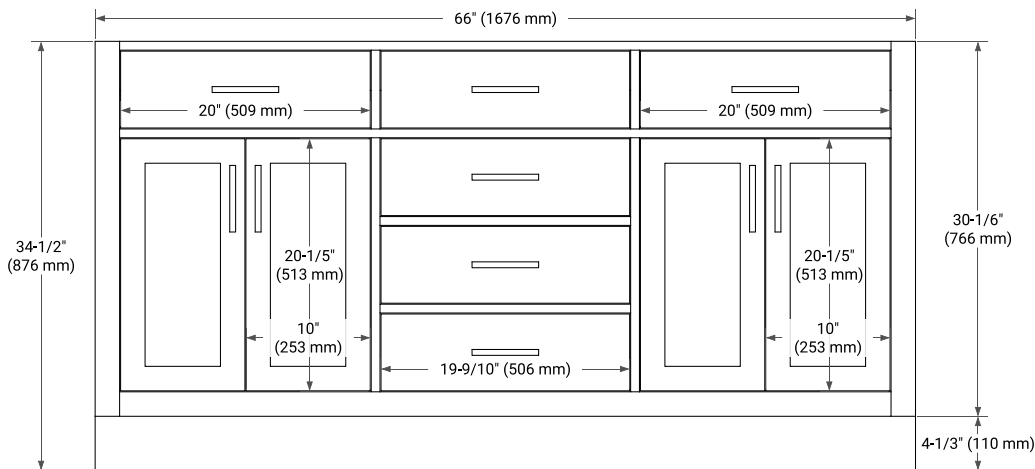

66" DOUBLE SINK BASE CABINET

BASE CABINET DIMENSIONS

66" W x 21.5" D x 34.5" H

FEATURES

- Solid wood frame & plywood panels
- Dovetail drawers and joints
- Soft closing doors & drawers

HARDWARE FINISHES*

Brushed Nickel   Satin Brass   Matte Black   Polished Chrome

Hardware comes preinstalled with the illustrated option. Other finishes are available on our online store if you prefer a different one.

AVAILABLE COLORS

White   Grey   Midnight Blue   Oak

FRONT VIEW

SIDE VIEW

PLAN VIEW