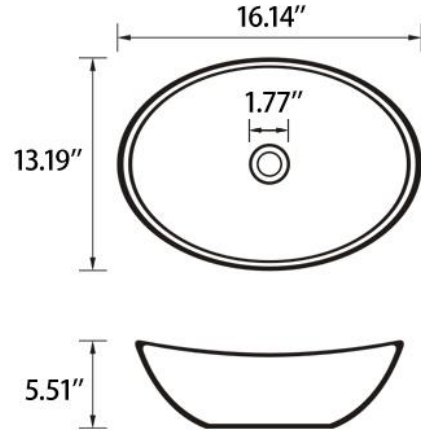

Sinber Ceramic Bathroom Sink

BVS1613A-OL

Net Weight: 13.45 lbs

BVS1613A-OL White Ceramic Oval Vessel Bathroom Sink			
Installation Type	Vessel	Sink Shape	Oval
Primary Material	Ceramic	Finish	White
Overflow Hole	No	Basin	16" L x 13" W x 5" D
Overall	16.14" L x 13.19" W x 5.51" H	Overall Product Weight	13.45 lb.
Faucet Included	No	Compatible Faucet Type	Vessel Sink Faucet
Number of Faucet Holes	0	Drain Placement	Center
cUPC Certificates	Yes	Supplier Intended and Approved Use	Residential Use; Non Residential Use
Installation Required	Yes	Warranty	Lifetime Limited
Package Includes: Countertop sink, mounting hardware and cut-out template.			