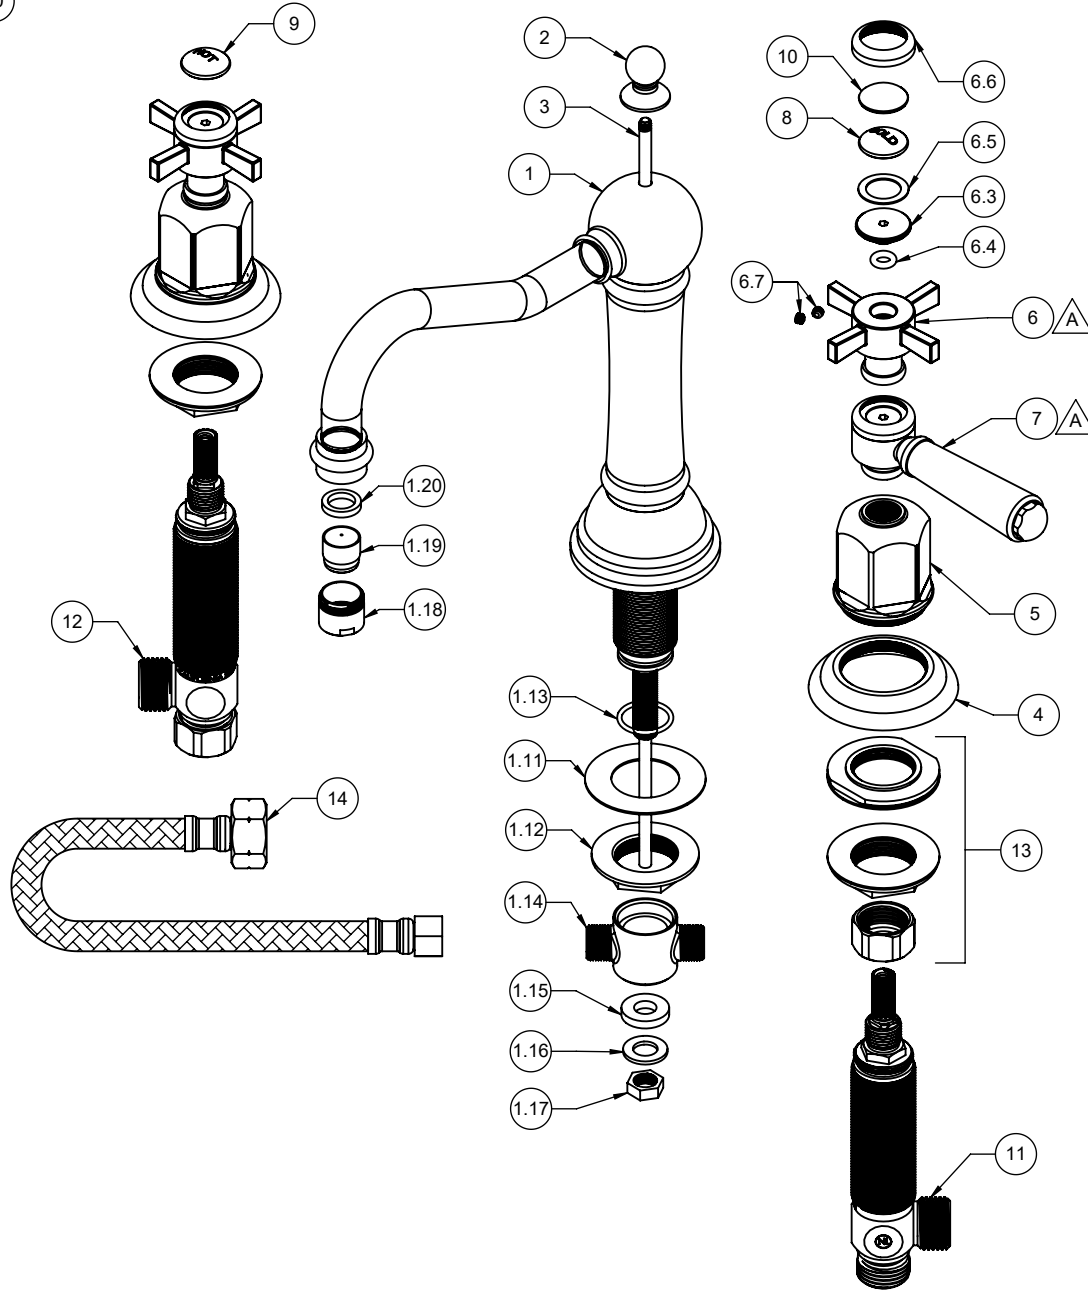

△ REQUIRES ITEM (8), (9), OR (10)

3202
3302
3202-MIDX
3302-MIDX

3202
3302
3202-MIDX
3302-MIDX

To order spare parts add and/or replace as stated below:

SPD- prefix added to part number(s)
-ZZ replaced with finish code (see finish table)
-WW replaced with -90 (light finish) or -96 (dark finish)

Ex: SPD-7-100362-PC or SPD-86030-96

ITEM	PART NO.	DESCRIPTION	QTY.
8	471043-40	BUTTON, INDEX, 47, COLD, PORC (Ø20 X 5.5MM)	1
9	471045-40	BUTTON, INDEX, 47, HOT, PORC (Ø20 X 5.5MM)	1
for -MIDX 10	471168-ZZ	BUTTON, INDEX, METAL	2
11	6-200087	ASM, COLD-LAV "NL" BODY & CART (.25 Pb)-G4 (incl. CART-WS-LTC)	1
12	6-200088	ASM, HOT-LAV "NL" BODY & CART (.25 Pb)-G4 (incl. CART-WS-RTC)	1
13	6-200293	KIT, W/S STD NUT - 2 SETS (1 SET - 6-200293-1)	1
14	880099-99	HOSE, POLY BRAIDED, 1/2 IPS X 3/8 CMP X 12 (DN6-SILICONE) (NL, NSF-61-12 & WRAS)	2
for ITEM 6.7 16	882042-99	KEY, ALLEN, 5/64", BLACK	1

ITEM	PART NO.	DESCRIPTION	QTY.
1	7-100072-ZZ	ASM, LAV SPOUT, COLUMN STYLE, "NL" (incl. 1.11, 1.12, 1.13, 1.14, 1.15, 1.16, 1.17, 1.18, 1.19, 1.20)	1
1.11	881253-99	WSHR 1"-20 SHANK - SS	1
1.12	881275-99	FLANGE NUT, 1"-20 - BRS	1
1.13	87221-80	O-RING Ø18.77 X 1.78 (-018) EPDM A70 (NSF61-12 & WRAS)	1
1.14	880084-90	TEE, 4-WAY LAV - SS	1
1.15	87054-80	WSHR Ø9.0 X Ø19.0 X 3.5MM EPDM A70 (NSF-61-12)	1
1.16	672315-98	WASHER, BRASS, 4-WAY TEE, 67, LAV	1
1.17	672316-98	NUT, 4-WAY TEE, 67, LAV	1
1.18	672340-ZZ	AERATOR HOUSING, M18, 67 LAV SPOUT	1
1.19	880355-81	INSERT, 1.2 GPM, TT LAMINAR (PCA PERLATOR)	1
1.20	87148-80	WSHR Ø11.00 X Ø15.50 X 2.75MM BLK RBR (NSF)	1
2	673654-ZZ	LIFT KNOB, W/10-24 THD	1
3	883653-ZZ	LIFT ROD, Ø3/16" X 14.3"	1
4	11121-ZZ	BASE RING, TRAD, Ø59.5 W/ 1-3/8-28 THD	2
5	343354-ZZ	ESCUTCHEON, 34	2
for 32 Series 6	7-100213-ZZ	ASM, THIN BLADE X-HDL W/BEZEL (incl. 6.3, 6.4, 6.5, 6.6, 6.7)	2
6.3	10610-15B	INSERT, THD, BEZEL HDL	1
6.4	87154-80	O-RING Ø5.23 X 2.62 (-107) BUNA-N A70	1
6.5	87136-80	WSHR Ø14.00 X Ø20.50 X 0.60MM	1
6.6	10575-ZZ	BEZEL, MULTI HANDLE	1
6.7	86030-WW	SETSCREW 8-32 X 1/8 SCKT HD CUP PT SS	2
for 33 Series 7	7-100217-ZZ	ASM, HANDLE, RD HUB W/ SMTH INSERT (incl. 6.3, 6.4, 6.5, 6.6, 6.7)	1