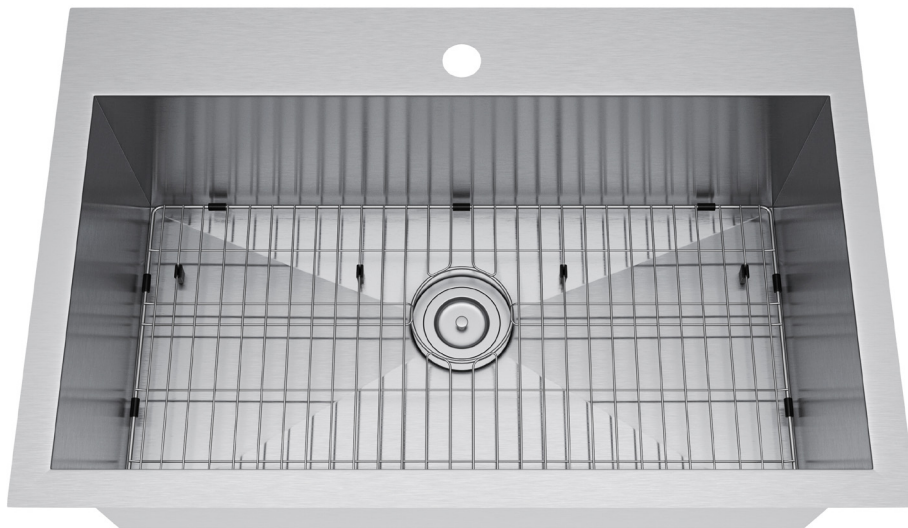

EXCLUSIVE
HERITAGE

PRODUCT SPECIFICATION
KSH-3322-S-TASG

PRODUCT INFORMATION

PRODUCT DESCRIPTION

- Model Number: KSH-3322-S-TASG
- Single Bowl Topmount Sink
- Durable Long Lasting 16 Gauge (1.5mm)
- Premium Grade of T304 Stainless Steel
- Scratch, Stain-Resistant with Polished Satin Finish
- Dynamic and Functional Drain Grooves
- State of the Art Sound Isolation System
- Bottom Grid Included
- Strainer Included
- Mounting System Hardware Included
- Cutting Template Included
- Limited Lifetime Warranty

PRODUCT DIMENSIONS

- Overall Length: 33"
- Overall Width: 22"
- Overall Height: 9"
- Inner Bowl Length: 30.25"
- Inner Bowl Width: 16.625"
- Inner Bowl Height: 10"
- Bottom Grid: L30.25" x W16.625"
- Strainer: W4.5" x H3.9"
- Strainer Hole: 3.5"
- Sink Thickness: 1.5mm