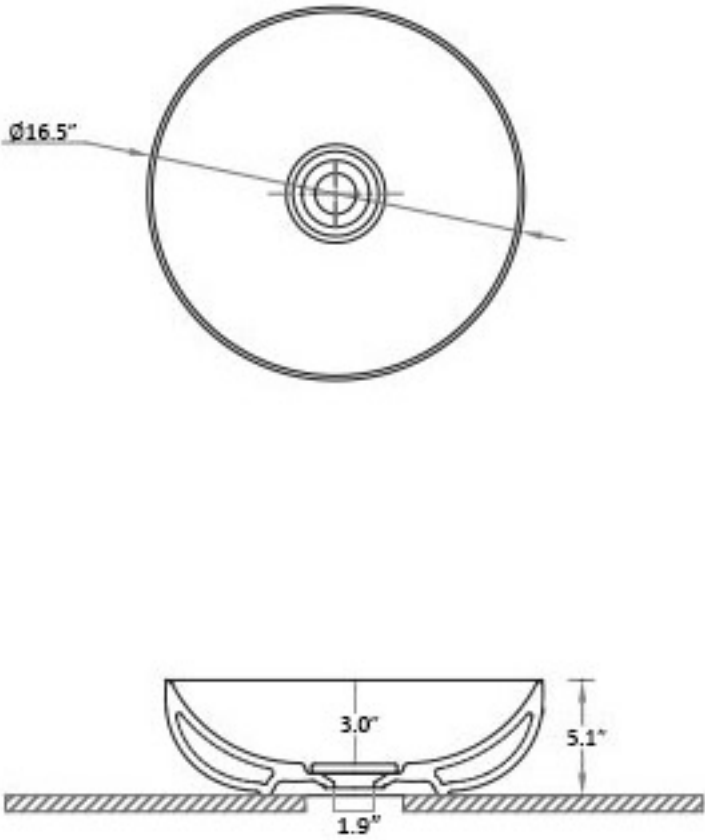

* WS Bath Collections reserves the right to revise dimensions or information on this sheet without notice

Collection Vision	Model Vision 6342	Dimensions Metric <i>1 inch = 2.54 cm</i> <i>1 inch = 25.4 mm</i>	 1051 Lea Drive - Collegeville, PA 19426 Tel. 215 513 9400 - Fax 610 831 0215 www.ws bathcollections.com - info@ws bathcollections.com
-------------------------------	-------------------------------	---	---

* WS Bath Collections reserves the right to revise dimensions or information on this sheet without notice

<p>Collection Vision</p>	<p>Model Vision 6342</p>	<p>Dimensions Metric <i>1 inch = 2.54 cm</i> <i>1 inch = 25.4 mm</i></p>	<p> 1051 Lea Drive - Collegeville, PA 19426 Tel. 215 513 9400 - Fax 610 831 0215 www.ws bathcollections.com - info@ws bathcollections.com</p>
---------------------------------------	---------------------------------------	--	---

Bolts

Silicone (optional)

Collection
Vision

Model |
Vision 6342

Dimensions Metric

1 inch = 2.54 cm
1 inch = 25.4 mm

WS®
BATH
COLLECTIONS

1051 Lea Drive - Collegeville, PA 19426
Tel. 215 513 9400 - Fax 610 831 0215