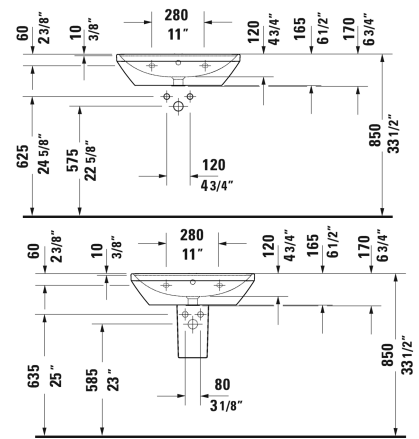

D-Neo Washbasin # 2366650000 / 2366650060

< 25 5/8" Inch >

Washbasin	Dimension	Weight	Order number
with overflow, with faucet deck, underside fully glazed, hardware included, wall-mounted, 25 5/8" Inch			
Colors			
00 White			
Variant			
●	25 5/8" x 17 3/8" Inch	43.2 lb	2366650000
☒	25 5/8" x 17 3/8" Inch	43.2 lb	2366650060
Sanitary ceramics with the special WonderGliss surface finish will remain clean and attractive-looking for a long time to come. When ordering WonderGliss please add a "1" as eleventh digit to the model number.			
Design Siphon		3.3 lb	005036

All drawings contain the necessary measurements which are subject to standard tolerances. They are stated in inch & mm and are non-binding. Exact measurements, in particular for customized installation scenarios, can only be taken from the finished ceramic piece.