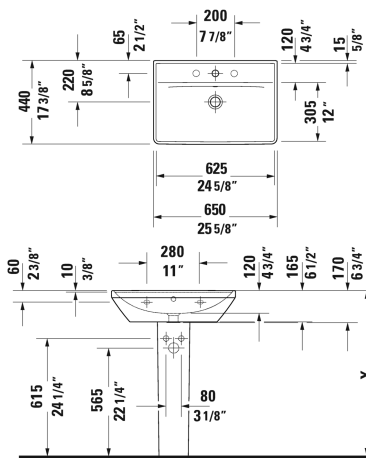

D-Neo Washbasin # 2366650000 / 2366650060

< 25 5/8" Inch >

Washbasin	Dimension	Weight	Order number
with overflow, with faucet deck, underside fully glazed, hardware included, wall-mounted, 25 5/8" Inch			
Colors			
00 White			
Variant			
●	25 5/8" x 17 3/8" Inch	43.2 lb	2366650000
☒	25 5/8" x 17 3/8" Inch	43.2 lb	2366650060
Sanitary ceramics with the special WonderGliss surface finish will remain clean and attractive-looking for a long time to come. When ordering WonderGliss please add a "1" as eleventh digit to the model number.			
Design Siphon		3.3 lb	005036

All drawings contain the necessary measurements which are subject to standard tolerances. They are stated in inch & mm and are non-binding. Exact measurements, in particular for customized installation scenarios, can only be taken from the finished ceramic piece.