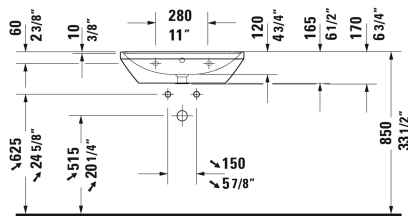

D-Neo Washbasin # 2366650000 / 2366650060

< 25 5/8" Inch >

Washbasin	Dimension	Weight	Order number
with overflow, with faucet deck, underside fully glazed, hardware included, wall-mounted, 25 5/8" Inch			
Colors			
00 White			
Variant			
●	25 5/8" x 17 3/8" Inch	43.2 lb	2366650000
☒	25 5/8" x 17 3/8" Inch	43.2 lb	2366650060
Sanitary ceramics with the special WonderGliss surface finish will remain clean and attractive-looking for a long time to come. When ordering WonderGliss please add a "1" as eleventh digit to the model number.			
Design Siphon		3.3 lb	005036

All drawings contain the necessary measurements which are subject to standard tolerances. They are stated in inch & mm and are non-binding. Exact measurements, in particular for customized installation scenarios, can only be taken from the finished ceramic piece.