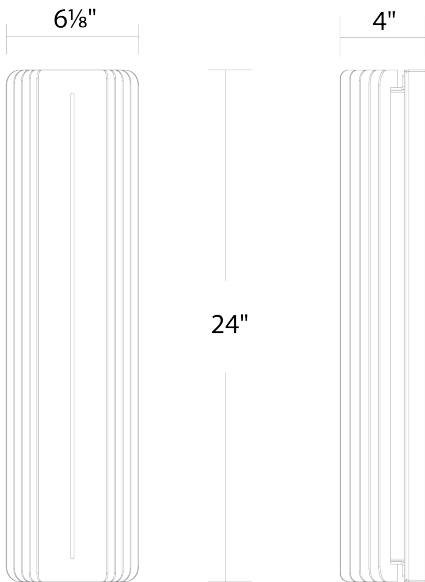

# Kane

WS-W56524

**PRODUCT DESCRIPTION**

The unique Kane outdoor wall luminaire features a half-circle silhouette crafted from curved metal pieces, creating an opaque center. Integrated color temperature selectable LEDs cast lines of illumination on either side, producing an ethereal glow of both side and backlighting.

WS-W56524

Model & Size	Color Temp	Finish	LED Watts	LED Lumens	Delivered Lumens
WS-W56524 24"	2700K	BK Black	15.4W	1257	197
	3000K	BK Black	15.4W	1429	225
	3500K	BK Black	15.4W	1472	230
	4000K	BK Black	15.4W	1430	220