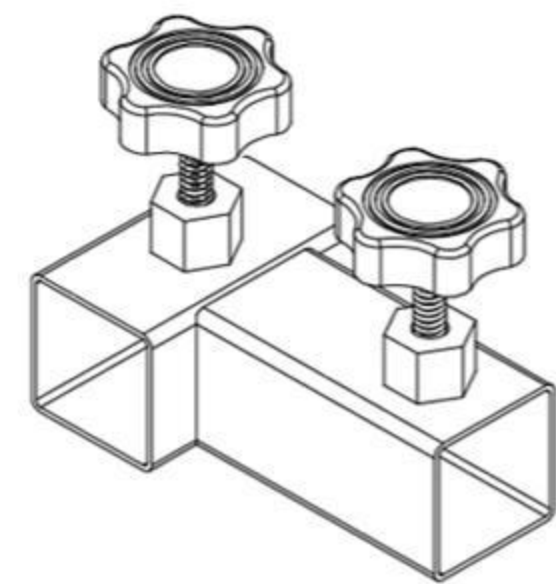

Hydraulic Dog Grooming Table

Product ID. QNSAO

Scan for Support
support@garvee.com

Distributed by
GARVEE.com

5 Table frame

2 Support frame

4 Hydraulic pump frame

3 Hydraulic pump

1 Frame equilibrium frame

	<u>M6 × 20mm-8pcs</u>	——	6
	<u>M8 × 30mm-1pcs</u>	——	7
	<u>M8 × 35mm-6pcs</u>	——	8
	<u>M8 × 40mm-4pcs</u>	——	9
	<u>M10 × 35mm-1pcs</u>	——	10
	<u>M5 × 12mm-1pcs</u>	——	11

12

×1

15

×2

16

×1

13

×2

14

×2

17