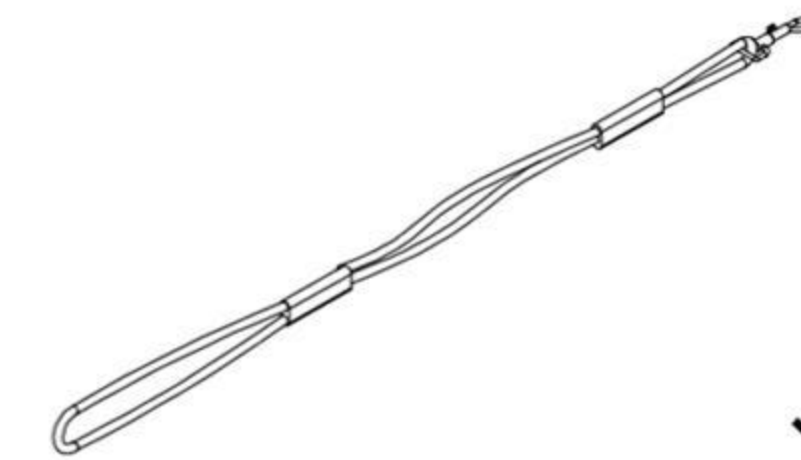

Hydraulic Dog Grooming Table

Product ID. QNSAO

Scan for Support
support@garvee.com

Distributed by
GARVEE.com

5 Table frame

2 Support frame

4 Hydraulic pump frame

3 Hydraulic pump

×2

16

×1

13

×2

14

×2

17