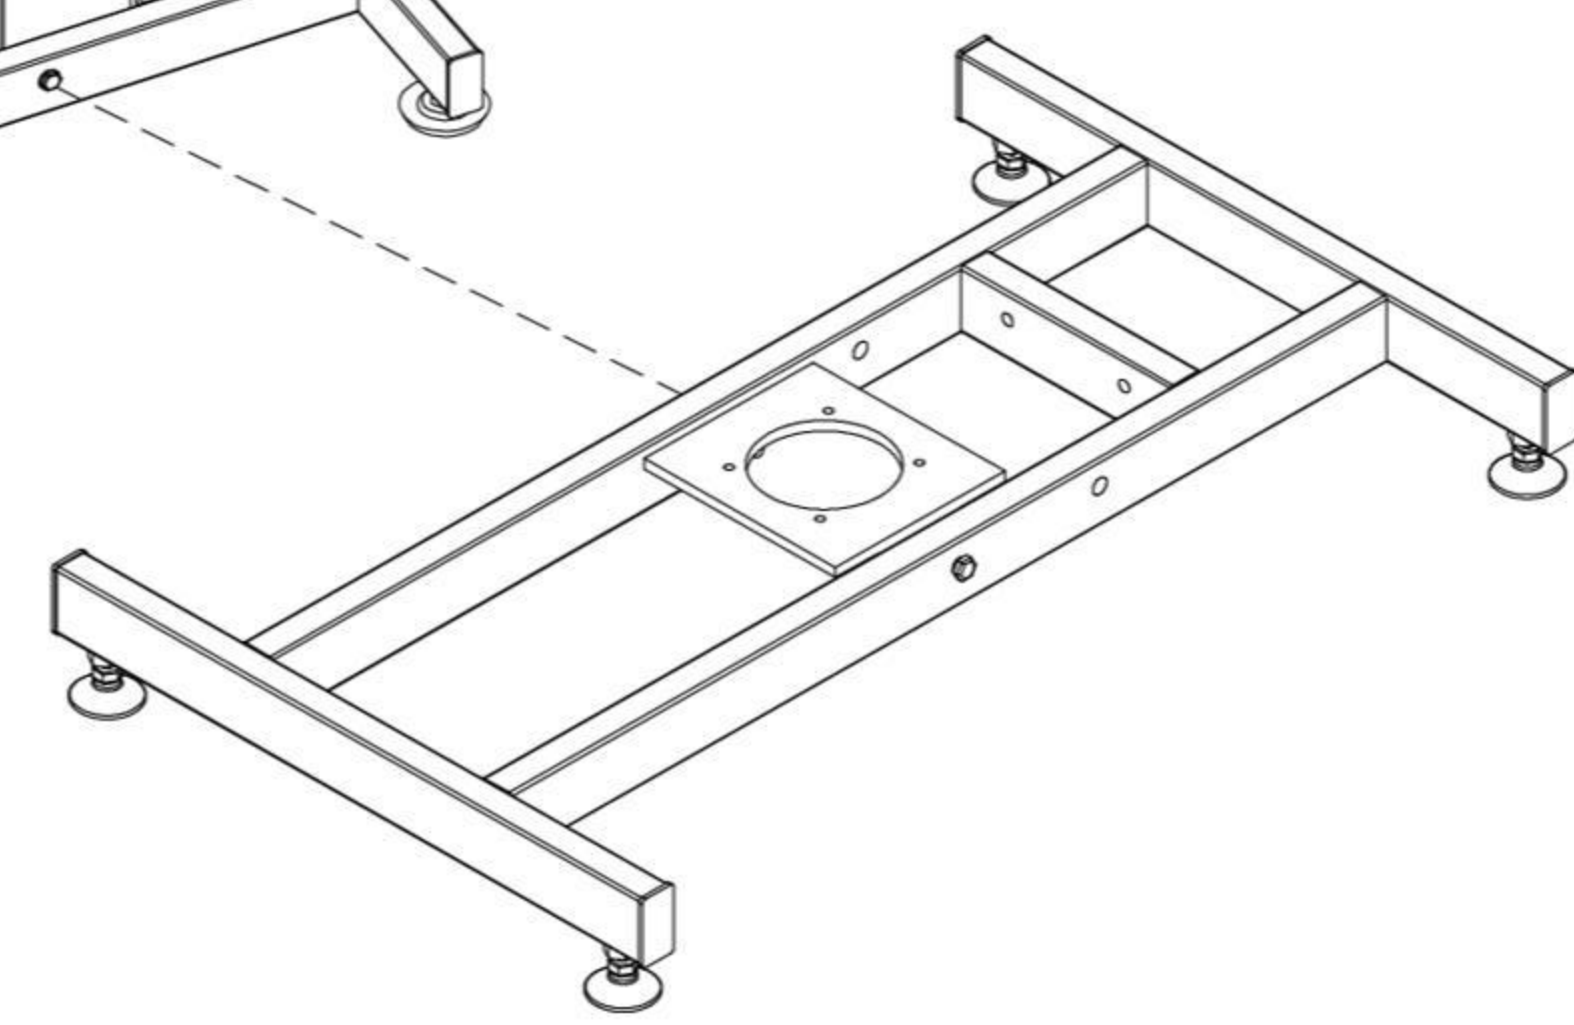

Hydraulic Dog Grooming Table

Product ID. QNSAO

Scan for Support
support@garvee.com

Distributed by
GARVEE.com

5 Table frame

2 Support frame

4 Hydraulic pump frame

3 Hydraulic pump

1 Frame equilibrium frame

	<u>M6 × 20mm-8pcs</u>	——	6
	<u>M8 × 30mm-1pcs</u>	——	7
	<u>M8 × 35mm-6pcs</u>	——	8
	<u>M8 × 40mm-4pcs</u>	——	9
	<u>M10 × 35mm-1pcs</u>	——	10
	<u>M5 × 12mm-1pcs</u>	——	11

12

×1

15