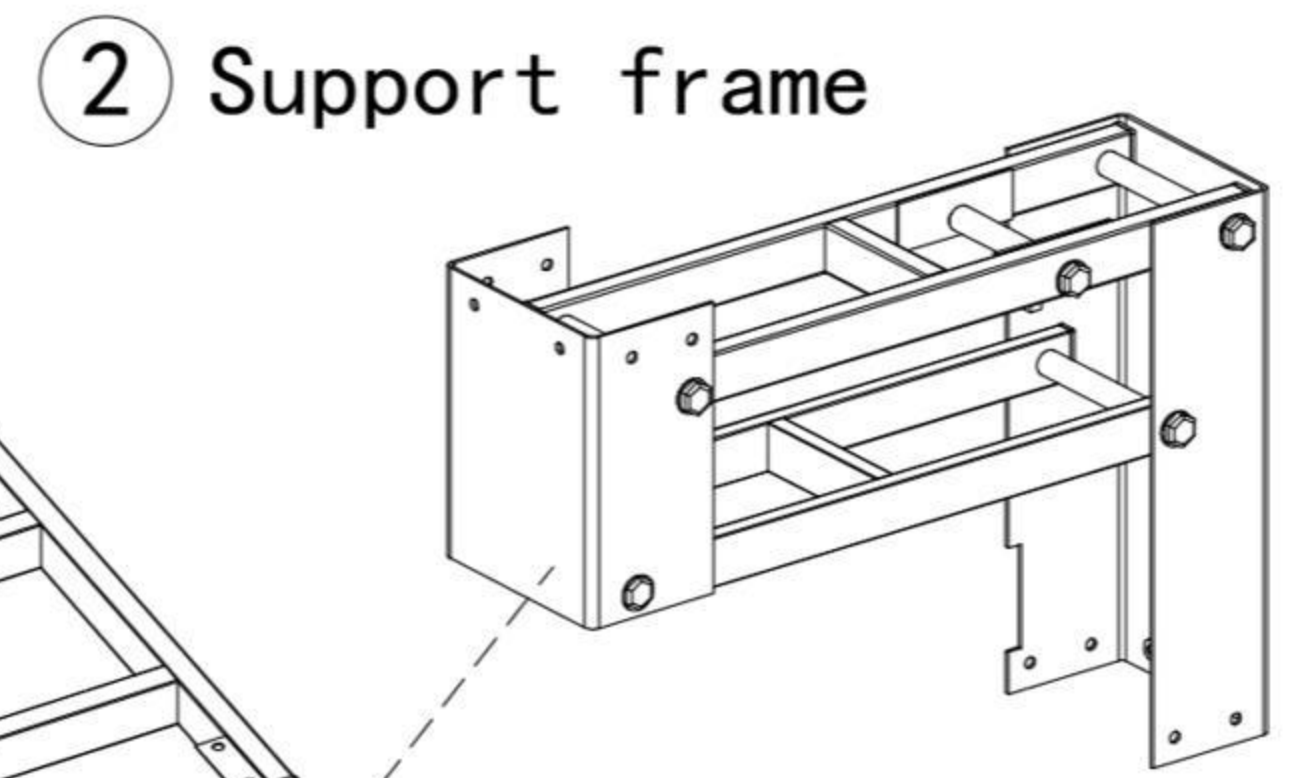

Hydraulic Dog Grooming Table

Product ID. QNSAO

Scan for Support
support@garvee.com

Distributed by
GARVEE.com

5 Table frame

2 Support frame

4 Hydraulic pump frame

3 Hydraulic pump

1 Frame equilibrium frame

	<u>M6 × 20mm-8pcs</u>	——	6
	<u>M8 × 30mm-1pcs</u>	——	7
	<u>M8 × 35mm-6pcs</u>	——	8
	<u>M8 × 40mm-4pcs</u>	——	9
	<u>M10 × 35mm-1pcs</u>	——	10
	<u>M5 × 12mm-1pcs</u>	——	11

12

×1

15