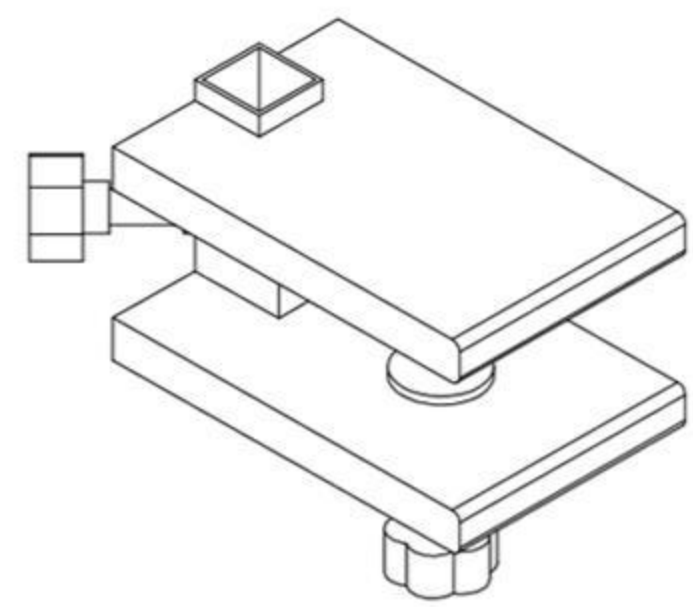

12

×1

15

×2

16

×1

13

×2

14

×2

17

×3