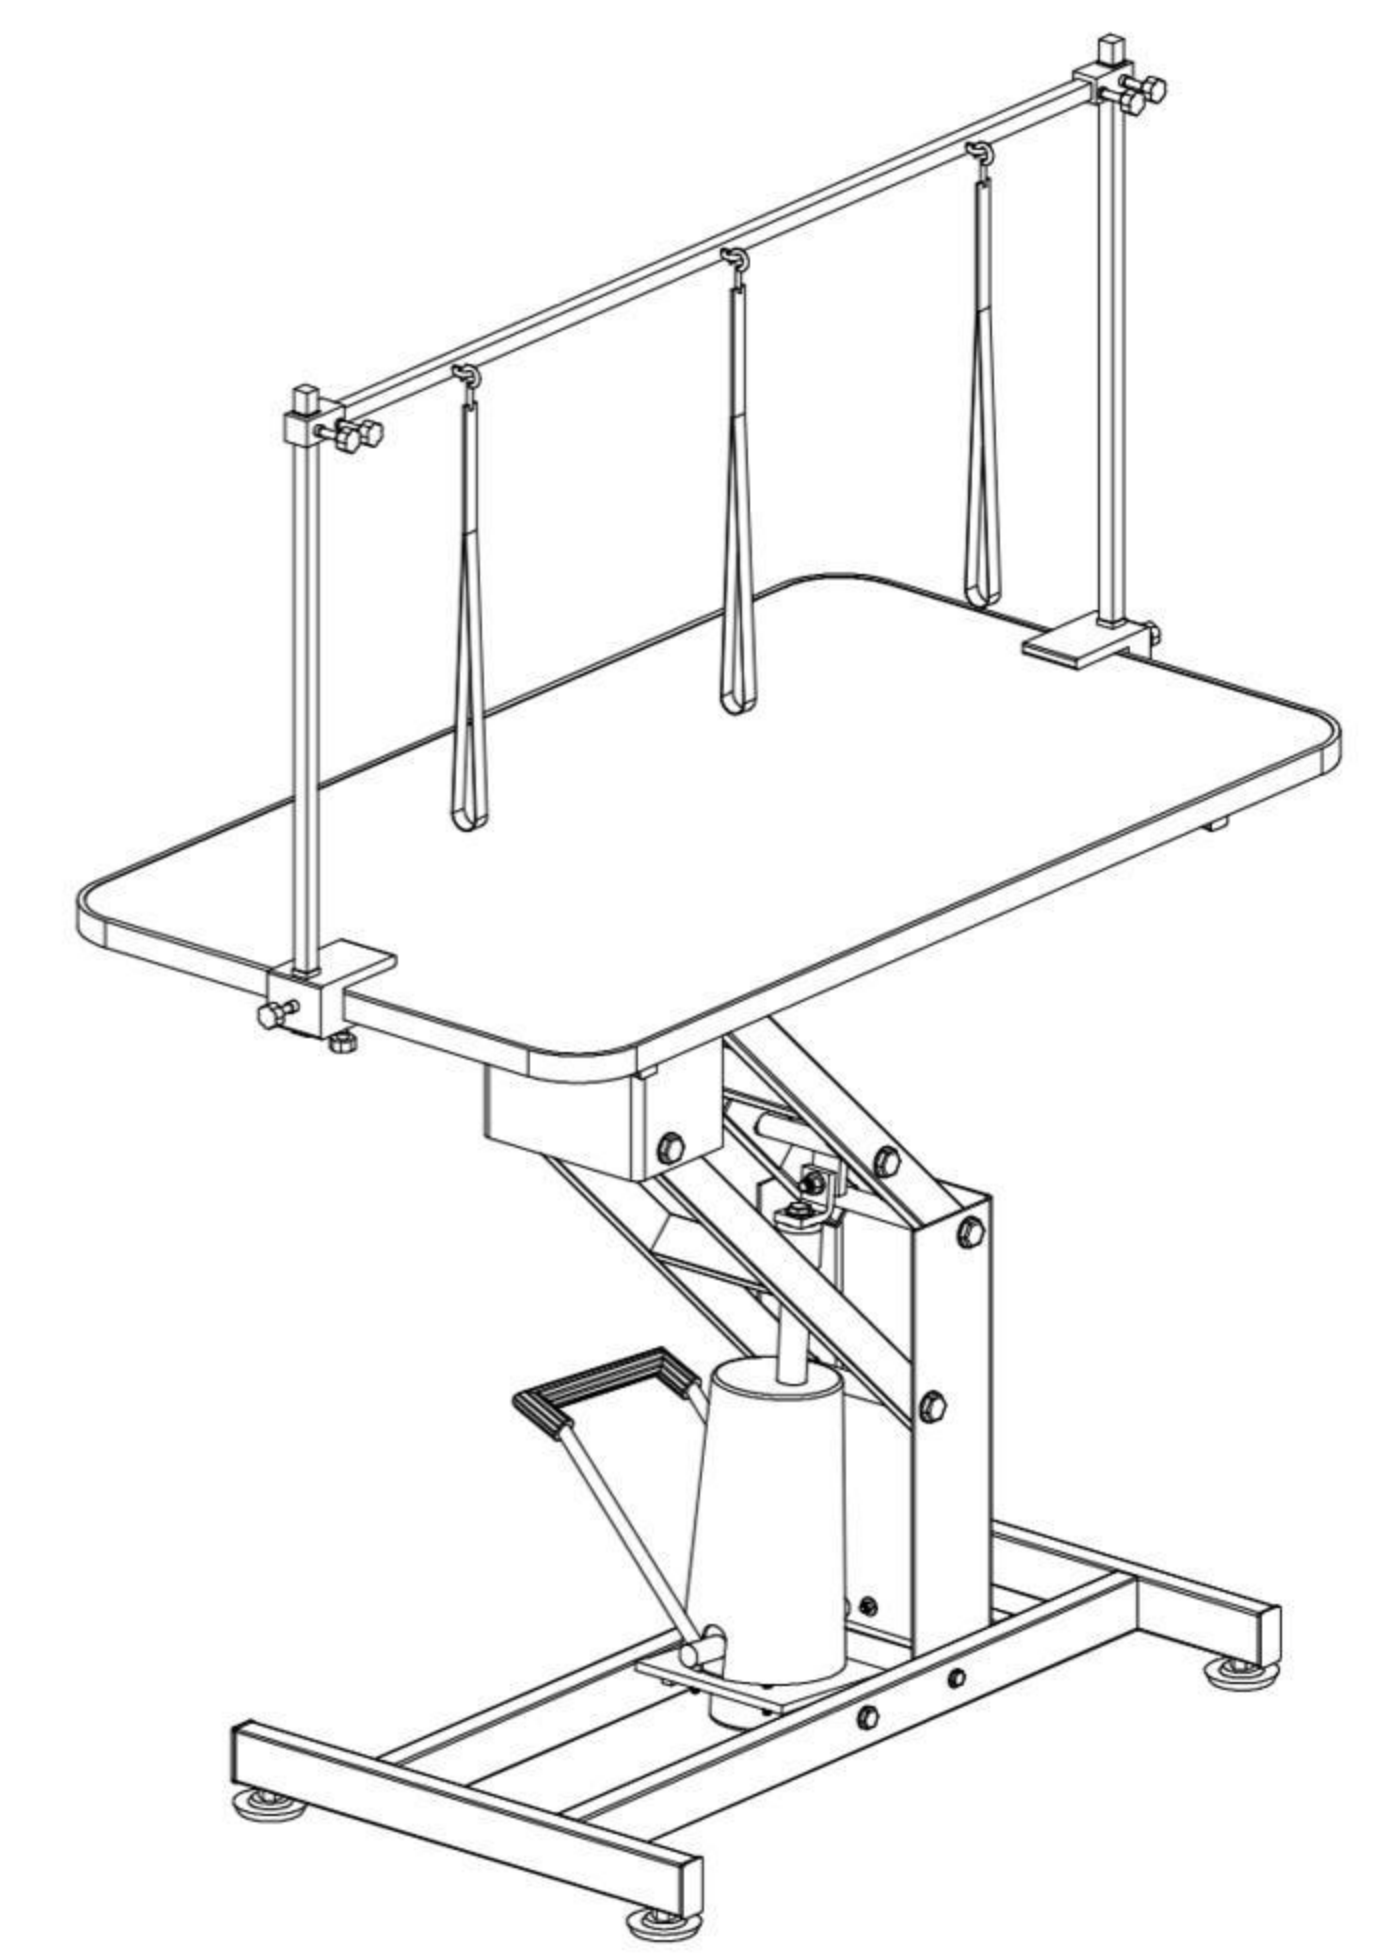

Hydraulic Dog Grooming Table

Product ID. QNSAO

Scan for Support
support@garvee.com

Distributed by
GARVEE.com

5 Table frame

2 Support frame

4 Hydraulic pump frame

3 Hydraulic pump

1 Frame equilibrium frame

	<u>M6 × 20mm-8pcs</u>	——	6
	<u>M8 × 30mm-1pcs</u>	——	7
	<u>M8 × 35mm-6pcs</u>	——	8
	<u>M8 × 40mm-4pcs</u>	——	9
	<u>M10 × 35mm-1pcs</u>	——	10
	<u>M5 × 12mm-1pcs</u>	——	11

12

×1

15