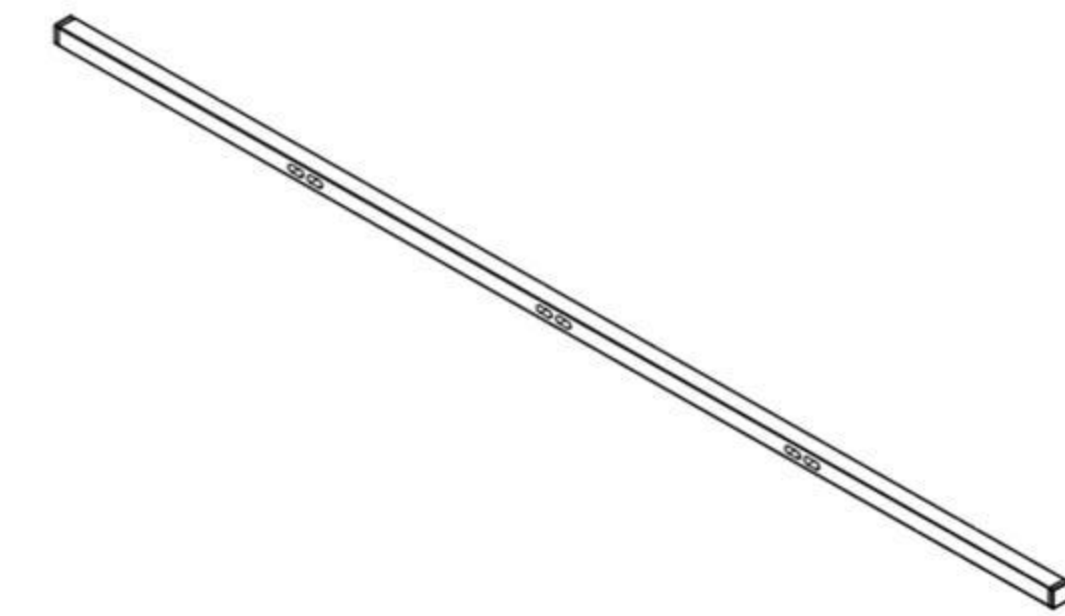

12

×1

15

×2

16

×1

13

×2

14

×2

17

×3