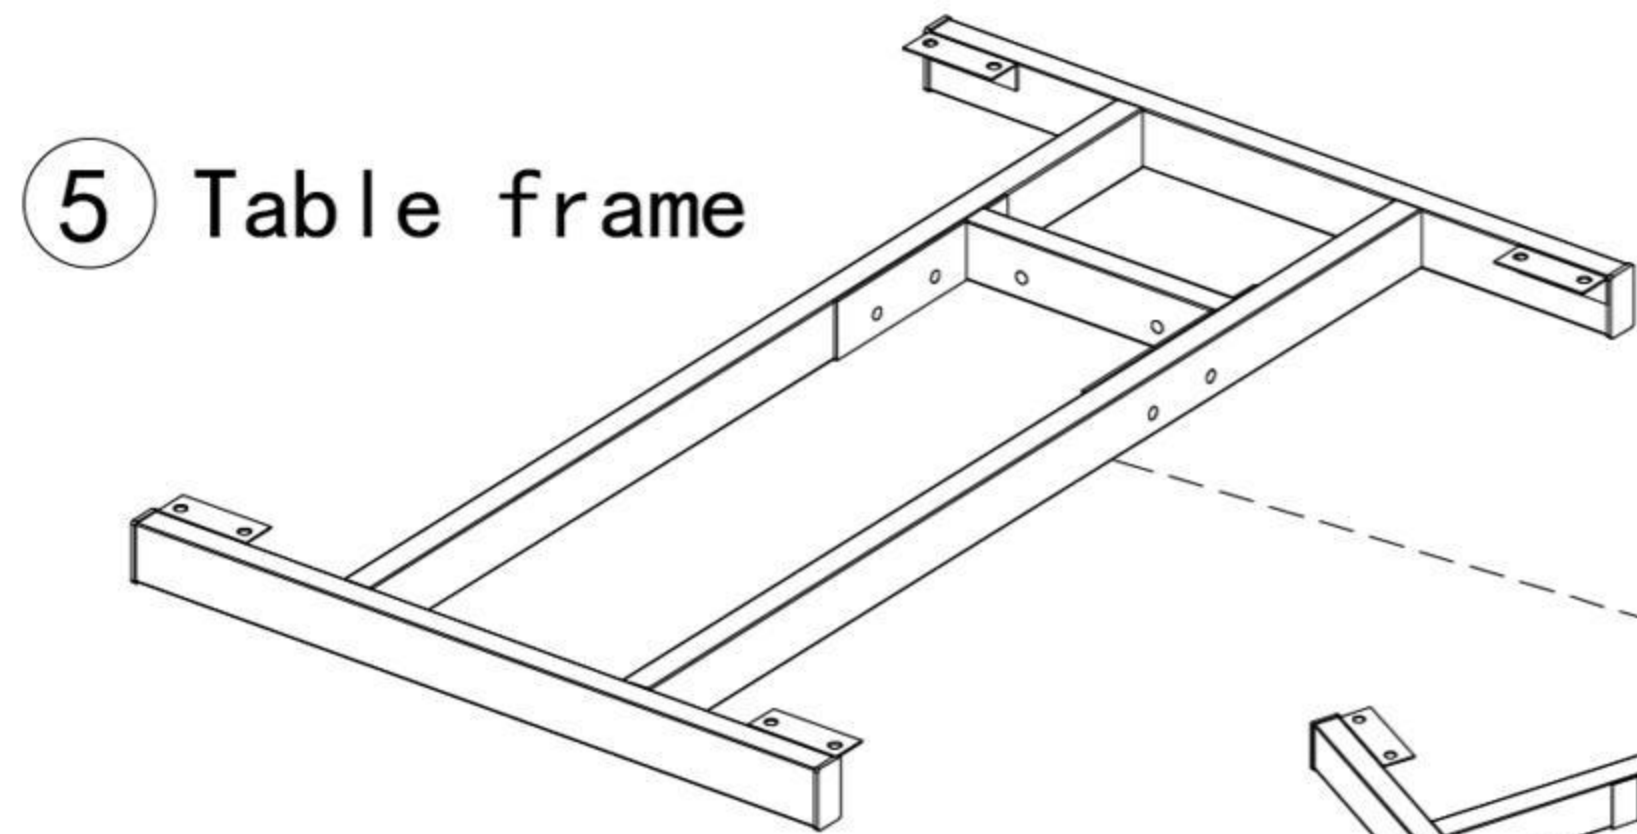

Hydraulic Dog Grooming Table

Product ID. QNSAO

Scan for Support
support@garvee.com

Distributed by
GARVEE.com

5 Table frame

2 Support frame

4 Hydraulic pump frame

3 Hydraulic pump

1 Frame equilibrium frame

	<u>M6 × 20mm-8pcs</u>	——	6
	<u>M8 × 30mm-1pcs</u>	——	7
	<u>M8 × 35mm-6pcs</u>	——	8
	<u>M8 × 40mm-4pcs</u>	——	9
	<u>M10 × 35mm-1pcs</u>	——	10
	<u>M5 × 12mm-1pcs</u>	——	11

12

×1

15