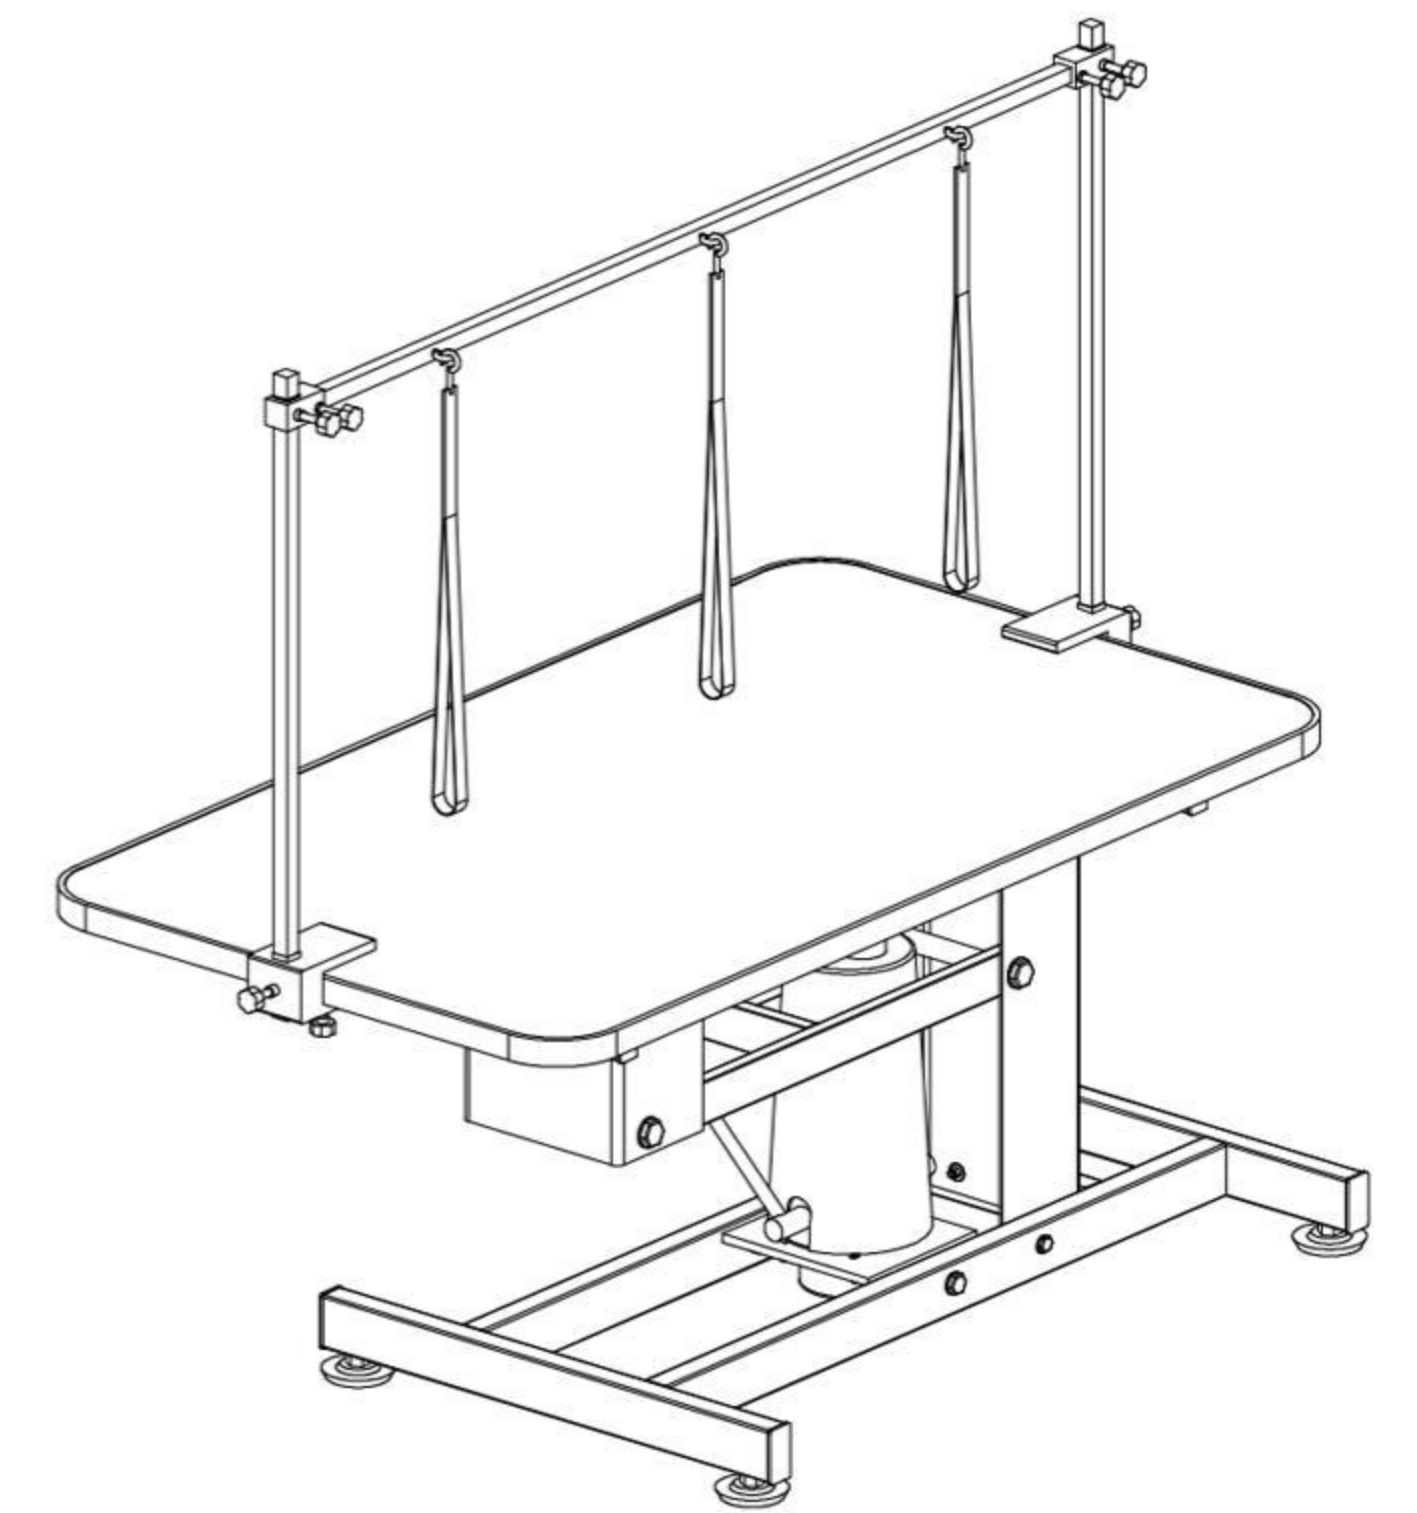

Hydraulic Dog Grooming Table

Product ID. QNSAO

Scan for Support
support@garvee.com

Distributed by
GARVEE.com

5 Table frame

2 Support frame

4 Hydraulic pump frame

3 Hydraulic pump

1 Frame equilibrium frame

	<u>M6 × 20mm-8pcs</u>	——	6
	<u>M8 × 30mm-1pcs</u>	——	7
	<u>M8 × 35mm-6pcs</u>	——	8
	<u>M8 × 40mm-4pcs</u>	——	9
	<u>M10 × 35mm-1pcs</u>	——	10
	<u>M5 × 12mm-1pcs</u>	——	11

12

×1

15