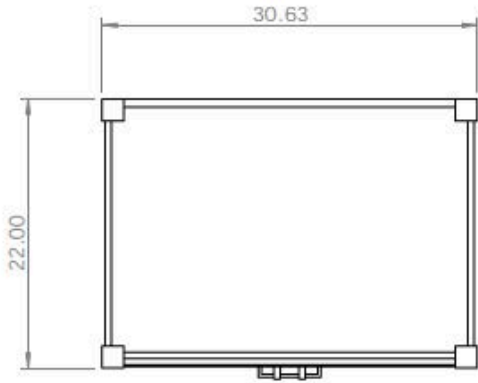

31" Vanity with  
Cultured Marble Top

## 31" Vanity

**Actual Size:** 31"W x 22"D x 36"H  
**Shipping Size:** 36"W x 34"D x 36"H  
**Shipping Weight:** 131lbs  
**Net Weight:** 108lbs

Vanity with Cultured Marble Top  
31" White No Backsplash