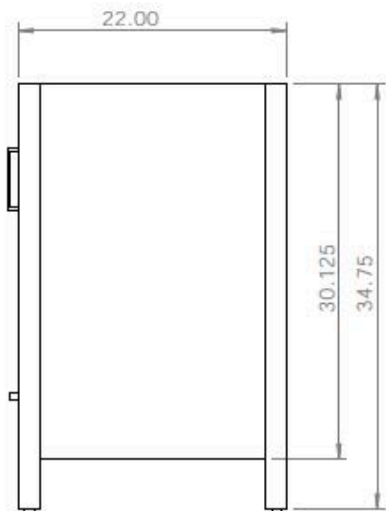

31" Vanity with  
Cultured Marble Top

## 31" Vanity

**Actual Size:** 31"W x 22"D x 36"H  
**Shipping Size:** 36"W x 34"D x 36"H  
**Shipping Weight:** 131lbs  
**Net Weight:** 108lbs

Vanity with Cultured Marble Top  
31" White No Backsplash