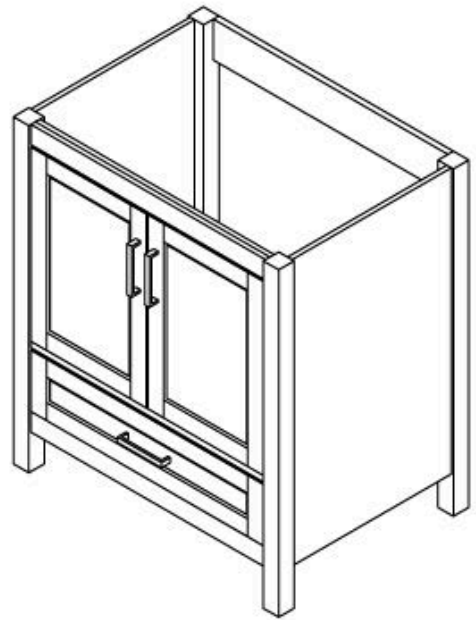

31" Vanity with  
Cultured Marble Top

## 31" Vanity

**Actual Size:** 31"W x 22"D x 36"H  
**Shipping Size:** 36"W x 34"D x 36"H  
**Shipping Weight:** 131lbs  
**Net Weight:** 108lbs

Vanity with Cultured Marble Top  
31" White No Backsplash