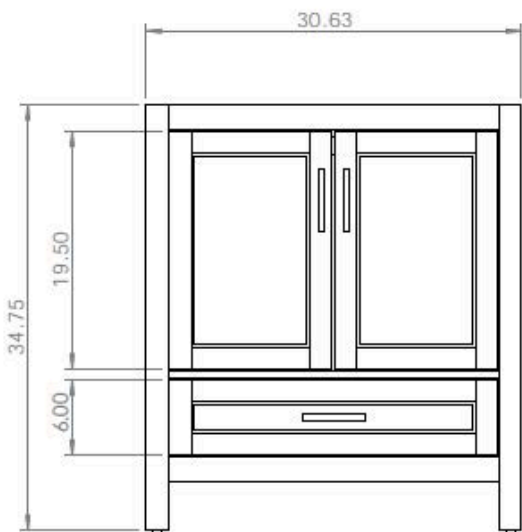

31" Vanity with  
Cultured Marble Top

## 31" Vanity

**Actual Size:** 31"W x 22"D x 36"H  
**Shipping Size:** 36"W x 34"D x 36"H  
**Shipping Weight:** 131lbs  
**Net Weight:** 108lbs

Vanity with Cultured Marble Top  
31" White No Backsplash