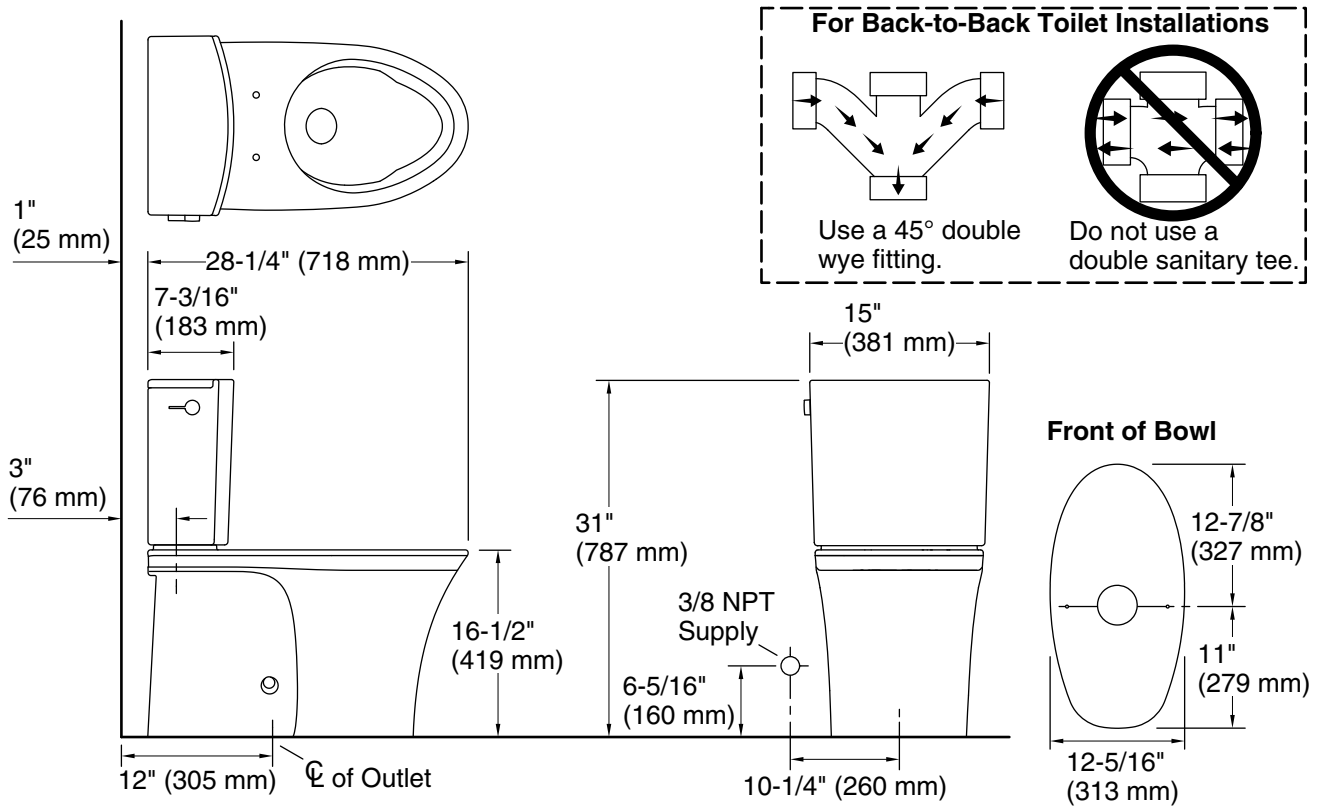

Features

- Two-piece design
- Elongated bowl offers added room and comfort
- Comfort Height® feature offers chair-height seating that makes sitting down and standing up easier for most adults
- 1.28 gpf (4.8 lpf)
- Left-hand Polished Chrome trip lever
- 2-1/8" (54 mm) glazed trapway
- Revolution 360® flushing technology generates a forceful swirling motion to keep the bowl clean longer
- Fully skirted trapway simplifies cleaning
- Sanitary guard where bowl and tank meet for ease of cleaning
- Patented ReadyLock® installation system, a simple solution for skirted toilets, saves time, hassle, and eliminates the need to drill into the floor for standard 12" (305 mm) rough-in
- AquaPiston® canister optimizes the flow out of the tank, harnessing gravity and the natural powerful reducing cascade of water to increase the power and effectiveness of the flush

Installation

- Standard 12" (305 mm) rough-in
- 10" and 14" (254 mm and 356 mm) rough-in kits also available
- Seat and supply line sold separately

Recommended Products/Accessories

- K-5381 14" Rough-in Full Skirt Trap and Attachment System
- K-5383 10" Rough-in Full Skirt Trap and Attachment System
- K-28821 PureWash® E930 Elongated bidet toilet seat with remote control
- K-28122-L Left-hand trip lever
- K-26801 Impro® ReadyLatch® Quiet-Close™ elongated toilet seat
- K-30780 Carbyne® Quiet-Close™ elongated toilet seat

Technical Information

All product dimensions are nominal.

Toilet type:	Floor-mount
Waste Outlet:	Floor
Bowl shape:	Elongated
Flush type:	AquaPiston
Trap passageway:	2" (51 mm)
Water surface size:	10" x 8" (254 mm x 203 mm)
Rim to water surface:	6-5/8" (168 mm)
Rough-in:	12" (305 mm)
Seat-mounting holes:	5-1/2" (140 mm)