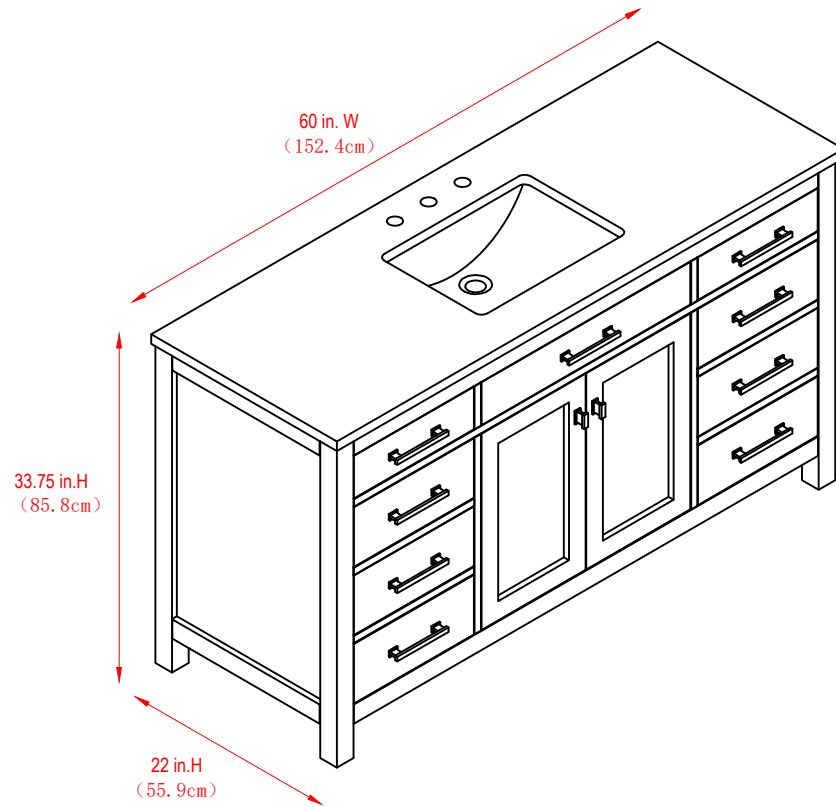

## 60"S Bathroom Vanity

60 in. W x 22 in.D x 33.75 in.H  
(152.4 cm x 55.9 cm x 85.8 cm)

## Top View

## Back View