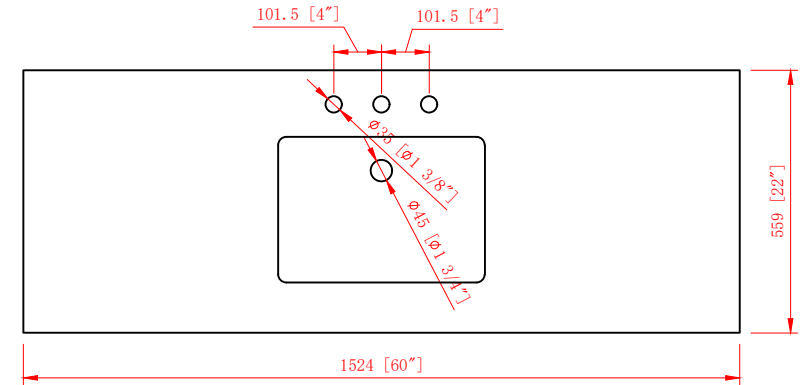

## 60"S Bathroom Vanity

60 in. W x 22 in.D x 33.75 in.H  
(152.4 cm x 55.9 cm x 85.8 cm)

## Top View

## Back View