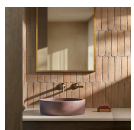

PRODUCT GALLERY