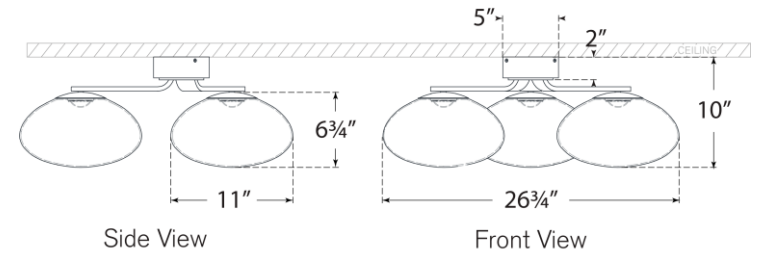

## Marisol XL Triple Flush Mount

Item # CD 4015GM-WG

Designer: Champalimaud

Height: 10"

Width: 26.75"

Canopy: 5" Round

Finishes: GM, PN, SB

Glass Options: WG

Socket: Dedicated LED

Wattage: 18w (1500lm)

Weight: 11 Pounds

Side View

Front View