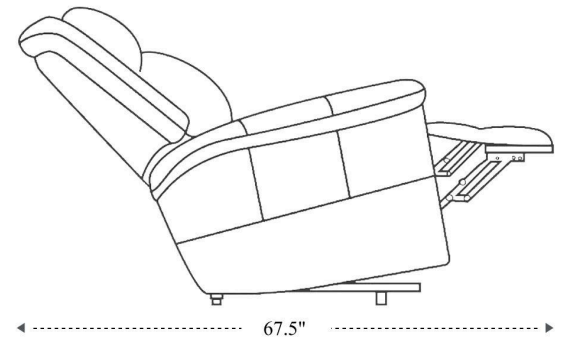

Reclining Sofa

Overall Dimensions	88.25" x 44" x 42"
Overall Width	88.25"
Overall Depth	44"
Overall Height	42"
Overall Weight	235.4 lbs.
Fully Reclined	67.5"
Distance from Wall	3"
Back of Seat to end of Chaise	40"
Leg Height <small>(Distance from Foot Rest to Floor in Full Recline)</small>	23.5"
Head Height <small>(Distance from Headrest to Floor in Full Recline)</small>	34"

Seat Width	21"
Seat Depth	22"
Seat Height	20"
Arm Width	12.5"
Arm Depth	20"
Arm Height	25.5"
Back Width	28"
Back Height	26"
Headrest Extended from Back	--

Reclining Console Loveseat

Overall Dimensions	77.5" x 44" x 42"
Overall Width	77.5"
Overall Depth	44"
Overall Height	42"
Overall Weight	281.6 lbs.
Fully Reclined	67.5"
Distance from Wall	3"
Back of Seat to end of Chaise	40"
Leg Height <small>(Distance from Foot Rest to Floor in Full Recline)</small>	23.5"
Head Height <small>(Distance from Headrest to Floor in Full Recline)</small>	34"

Seat Width	21"
Seat Depth	22"
Seat Height	20"
Arm Width	12.5"
Arm Depth	20"
Arm Height	25.5"
Back Width	28"
Back Height	26"
Headrest Extended from Back	--

Glider Recliner

Overall Dimensions	41.25" x 44" x 42"
Overall Width	41.25"
Overall Depth	44"
Overall Height	42"
Overall Weight	129.8 lbs.
Fully Reclined	67.5"
Distance from Wall	3"
Back of Seat to end of Chaise	40"
Leg Height (Distance from Foot Rest to Floor in Full Recline)	23.5"
Head Height (Distance from Headrest to Floor in Full Recline)	34"

Seat Width	20"
Seat Depth	22"
Seat Height	20"
Arm Width	12.5"
Arm Depth	20"
Arm Height	25.5"
Back Width	28"
Back Height	26"
Headrest Extended from Back	--