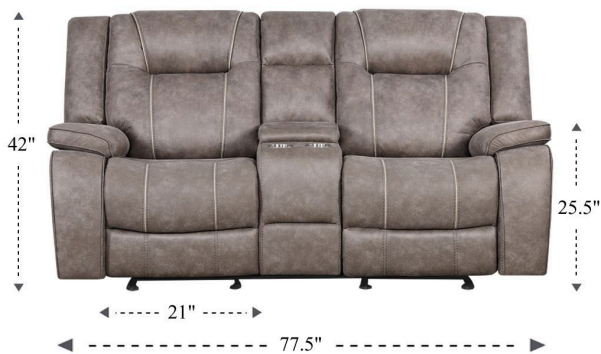

Reclining Sofa

Overall Dimensions	88.25" x 44" x 42"
Overall Width	88.25"
Overall Depth	44"
Overall Height	42"
Overall Weight	235.4 lbs.
Fully Reclined	67.5"
Distance from Wall	3"
Back of Seat to end of Chaise	40"
Leg Height <small>(Distance from Foot Rest to Floor in Full Recline)</small>	23.5"
Head Height <small>(Distance from Headrest to Floor in Full Recline)</small>	34"

Seat Width	21"
Seat Depth	22"
Seat Height	20"
Arm Width	12.5"
Arm Depth	20"
Arm Height	25.5"
Back Width	28"
Back Height	26"
Headrest Extended from Back	--

Reclining Console Loveseat

Overall Dimensions	77.5" x 44" x 42"
Overall Width	77.5"
Overall Depth	44"
Overall Height	42"
Overall Weight	281.6 lbs.
Fully Reclined	67.5"
Distance from Wall	3"
Back of Seat to end of Chaise	40"
Leg Height <small>(Distance from Foot Rest to Floor in Full Recline)</small>	23.5"
Head Height <small>(Distance from Headrest to Floor in Full Recline)</small>	34"

Seat Width	21"
Seat Depth	22"
Seat Height	20"
Arm Width	12.5"
Arm Depth	20"
Arm Height	25.5"
Back Width	28"
Back Height	26"
Headrest Extended from Back	--

Glider Recliner

Overall Dimensions	41.25" x 44" x 42"
Overall Width	41.25"
Overall Depth	44"
Overall Height	42"
Overall Weight	129.8 lbs.
Fully Reclined	67.5"
Distance from Wall	3"
Back of Seat to end of Chaise	40"
Leg Height (Distance from Foot Rest to Floor in Full Recline)	23.5"
Head Height (Distance from Headrest to Floor in Full Recline)	34"

Seat Width	20"
Seat Depth	22"
Seat Height	20"
Arm Width	12.5"
Arm Depth	20"
Arm Height	25.5"
Back Width	28"
Back Height	26"
Headrest Extended from Back	--