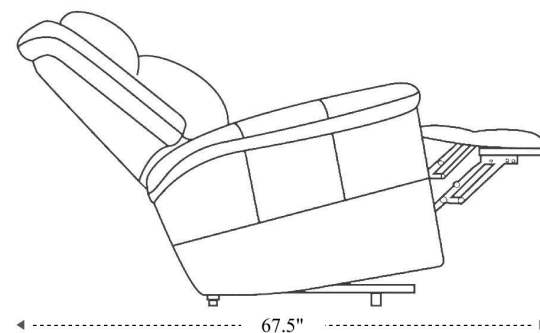

Reclining Sofa

Overall Dimensions	88.25" x 44" x 42"
Overall Width	88.25"
Overall Depth	44"
Overall Height	42"
Overall Weight	235.4 lbs.
Fully Reclined	67.5"
Distance from Wall	3"
Back of Seat to end of Chaise	40"
Leg Height <small>(Distance from Foot Rest to Floor in Full Recline)</small>	23.5"
Head Height <small>(Distance from Headrest to Floor in Full Recline)</small>	34"

Seat Width	21"
Seat Depth	22"
Seat Height	20"
Arm Width	12.5"
Arm Depth	20"
Arm Height	25.5"
Back Width	28"
Back Height	26"
Headrest Extended from Back	--

Reclining Console Loveseat

Overall Dimensions	77.5" x 44" x 42"
Overall Width	77.5"
Overall Depth	44"
Overall Height	42"
Overall Weight	281.6 lbs.
Fully Reclined	67.5"
Distance from Wall	3"
Back of Seat to end of Chaise	40"
Leg Height <small>(Distance from Foot Rest to Floor in Full Recline)</small>	23.5"
Head Height <small>(Distance from Headrest to Floor in Full Recline)</small>	34"

Seat Width	21"
Seat Depth	22"
Seat Height	20"
Arm Width	12.5"
Arm Depth	20"
Arm Height	25.5"
Back Width	28"
Back Height	26"
Headrest Extended from Back	--

Glider Recliner

Overall Dimensions	41.25" x 44" x 42"
Overall Width	41.25"
Overall Depth	44"
Overall Height	42"
Overall Weight	129.8 lbs.
Fully Reclined	67.5"
Distance from Wall	3"
Back of Seat to end of Chaise	40"
Leg Height (Distance from Foot Rest to Floor in Full Recline)	23.5"
Head Height (Distance from Headrest to Floor in Full Recline)	34"

Seat Width	20"
Seat Depth	22"
Seat Height	20"
Arm Width	12.5"
Arm Depth	20"
Arm Height	25.5"
Back Width	28"
Back Height	26"
Headrest Extended from Back	--