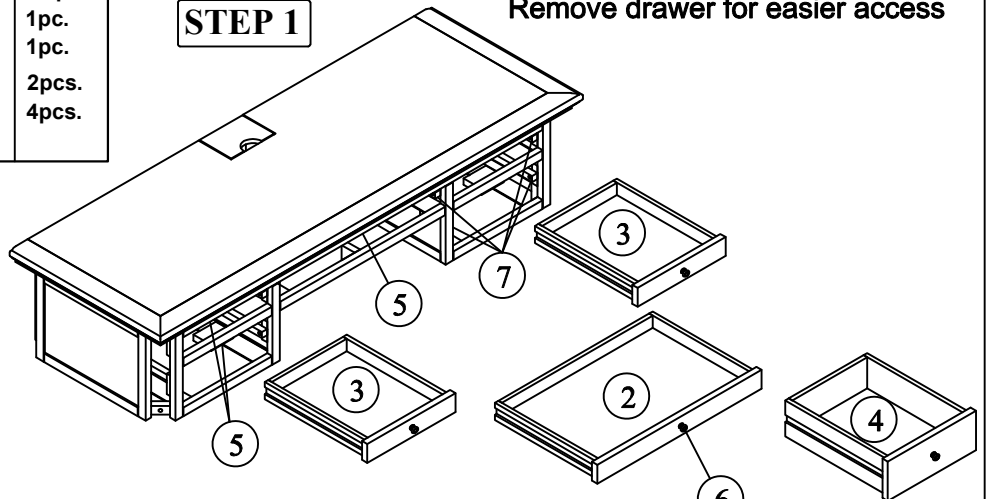

ASSEMBLY INSTRUCTIONS & PARTS IDENTIFICATION DESK - GREY WASH

Desk Parts Key			
No	Code	Description	Q'ty
1	A	Legs	4 pc.
2	B	Middle Drawer Complete	1 pc.
3	C	Top Side Drawer Complete	2 pcs.
4	D	Bottom Side Drawer Complete	2 pcs.
5	E	Drawer Stop	5 pc.
6	F	Knob w/ screw	5 pc.
7	G	Drawer glide	10 pc.
8	H	Power outlet	1pc.
9	J	Lift top	1pc.
10	Q	Lift top Hinge	2pcs.
11	K	Floor glide	4pcs.

Hardware kit			
No		Description	Q'ty
A		Bolt 1/4"x 2"	8 pcs.
B		Lock Washer 1/4"	8 pcs.
C		Flat Washer 1/4"	8 pcs.
D		Allen Key	1 pc.

STEP 1

Remove drawer for easier access

STEP 2