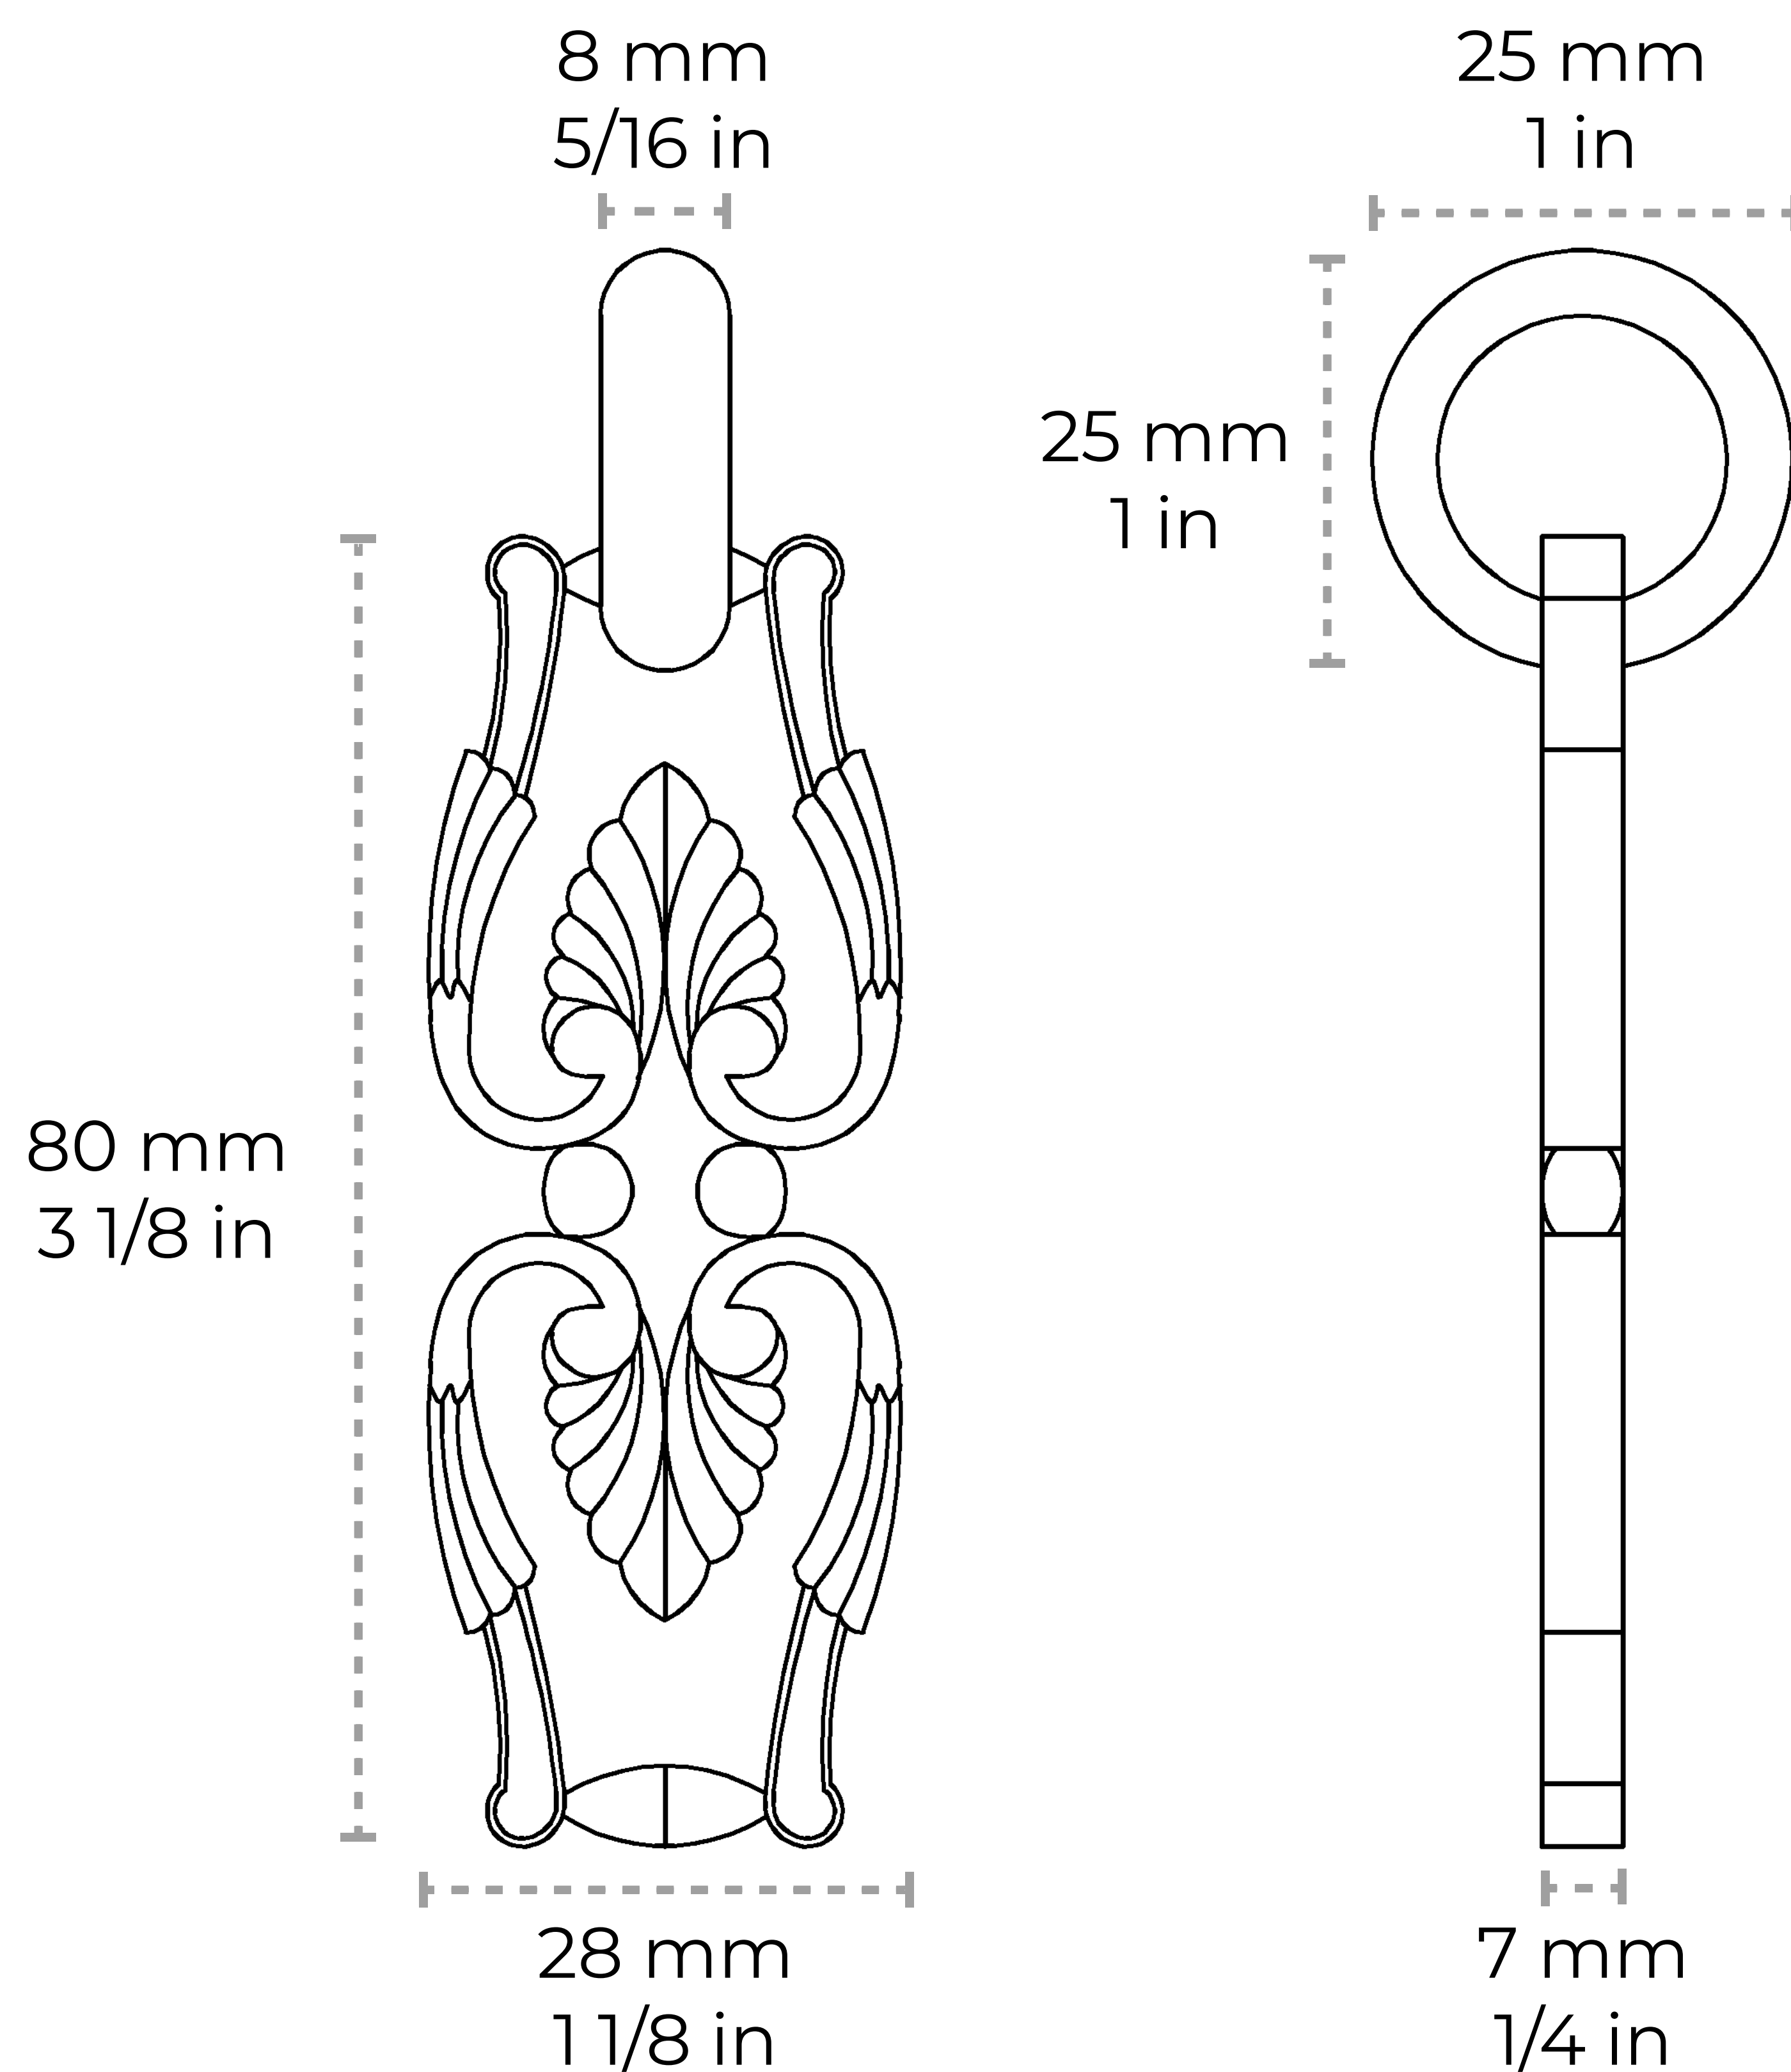

CH-BR35-U80

[Chain BR35-U] Brass Vintage Chandelier Chain

Material	Brass
Welding Type	Unwelded
Max Load	37 lbs
Weight per Foot	0.38 lbs/ft
Main Link Measurements	Length: 80 mm 3 1/8 in Width: 28 mm 1 1/8 in Diameter: 7 mm 1/4 in
Connecting Link Measurements	Length: 25 mm 1 in Width: 25 mm 1 in Diameter: 8 mm 5/16 in