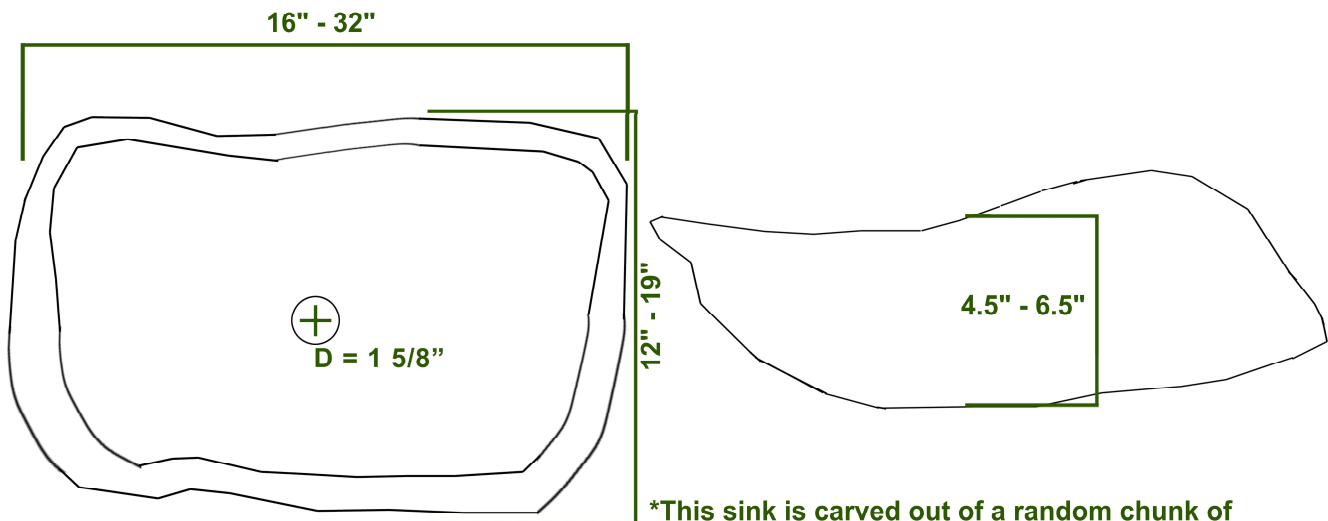

Warranty

Limited 1 Year Warranty: See website for details
www.EdenBath.com/TermsPolicies.asp

*This sink is carved out of a random chunk of petrified wood (fossilized). Dimensions and shape are highly variable. No two sinks are alike. Use suggested dimensions as an approximation.