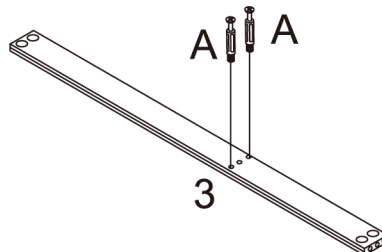

ITEM: KITCHEN ISLAND CARS

01

A

2pcs

H

6pcs

L1

2pcs

02

A

3pcs