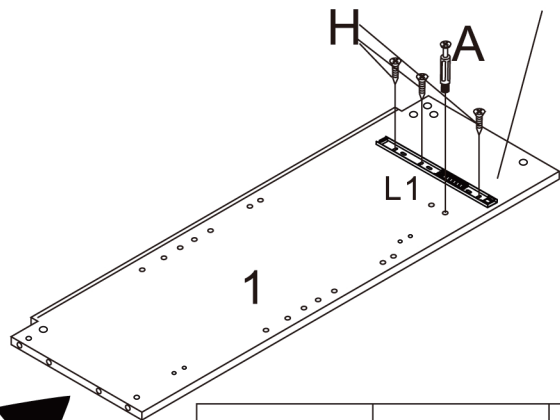

ITEM: KITCHEN ISLAND CARS

01

A

2pcs

H

6pcs

L1

2pcs

02