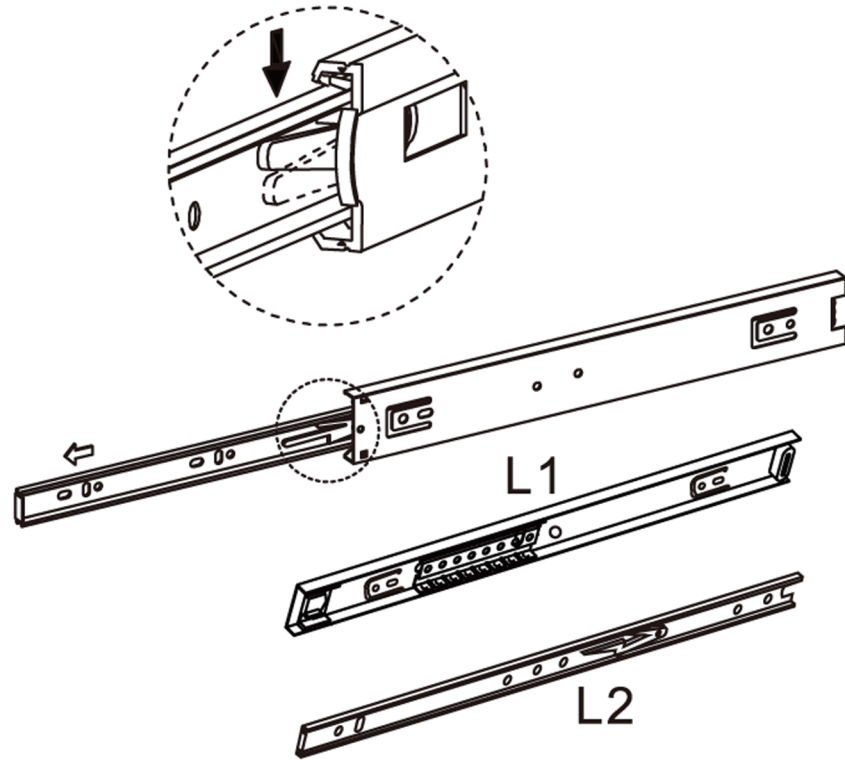

ITEM: KITCHEN ISLAND CARS

01

A

2pcs

H

6pcs

L1

2pcs

02