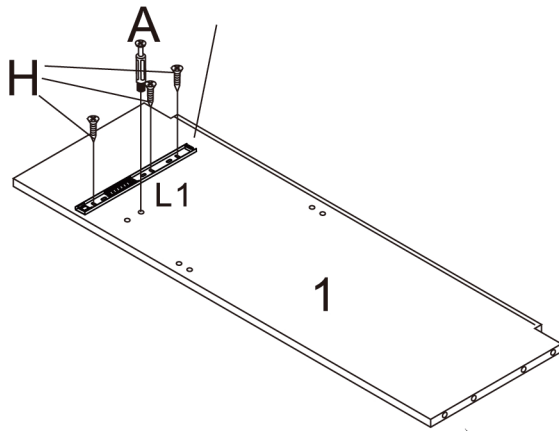

ITEM: KITCHEN ISLAND CARS

01

A

2pcs

H

6pcs

L1

2pcs

02