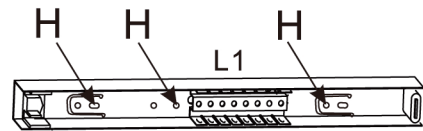

ITEM: KITCHEN ISLAND CARS

01

A

2pcs

H

6pcs

L1

2pcs

02