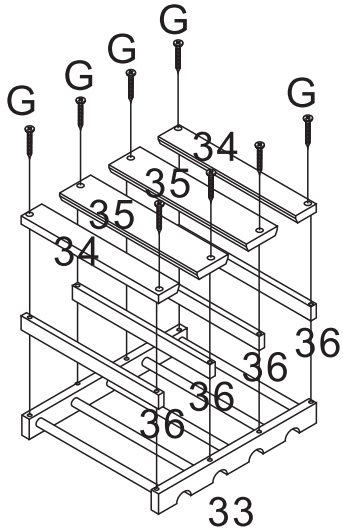

ITEM: KITCHEN ISLAND CARS

03

B	C
3pcs	2pcs

04

G
8pcs