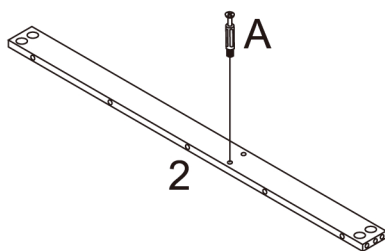

ITEM: KITCHEN ISLAND CARS

01

A

2pcs

H

6pcs

L1

2pcs

02

A

3pcs