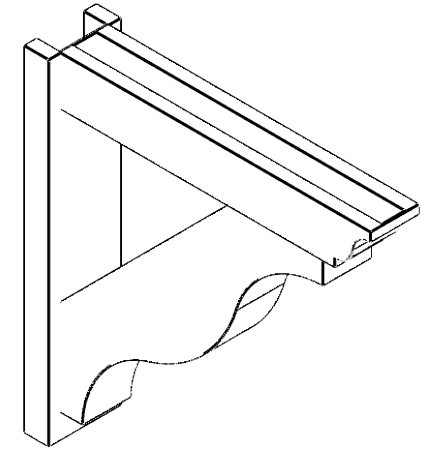

ITEM NUMBER: OUTUROC040X060X28000X28000X040X020X040FST04RCPR

4"W TOP X 6"W BACK X 28"D X 28"H X 4"T TOP X 2"T BACK TIMBERTHANE ROUGH CEDAR FUNSTON FAUX WOOD OPEN OUTLOOKER, TRADITIONAL TOP AND BLOCK BACK, 4"W CLOSED BRACE, PRIMED TAN

EKENA MILLWORK
2300 WEST MAIN ST.
CLARKSVILLE, TX 75426
TOLL FREE: 866-607-0453
WWW.EKENAMILLWORK.COM

NOTES

1. INSTALLATION TO BE COMPLETED IN ACCORDANCE WITH MANUFACTURER'S SPECIFICATIONS.
2. DRAWING MAY NOT BE TO SCALE
3. THIS DRAWING IS INTENDED FOR DESIGN AND PLANNING PURPOSES ONLY.
4. ALL INFORMATION CONTAINED HEREIN WAS CURRENT AT THE TIME OF DEVELOPMENT BUT MUST BE REVIEWED AND APPROVED BY THE PRODUCT MANUFACTURER TO BE CONSIDERED ACCURATE.
5. TIMBERTHANE ARCHITECTURAL PRODUCTS ARE MADE FROM HIGH DENSITY URETHANE AND COME FACTORY PRIMED