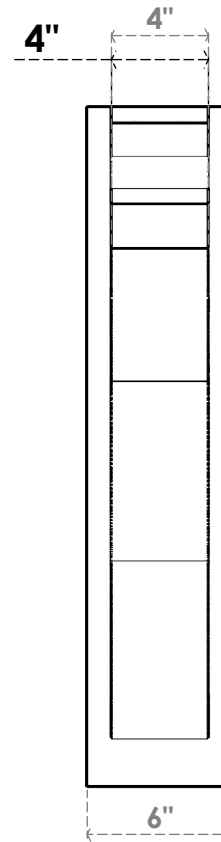

ITEM NUMBER: OUTUROC040X060X28000X28000X040X020X040FST04RCPR

4"W TOP X 6"W BACK X 28"D X 28"H X 4"T TOP X 2"T BACK TIMBERTHANE ROUGH CEDAR FUNSTON FAUX WOOD OPEN OUTLOOKER, TRADITIONAL TOP AND BLOCK BACK, 4"W CLOSED BRACE, PRIMED TAN

EKENA MILLWORK
2300 WEST MAIN ST.
CLARKSVILLE, TX 75426
TOLL FREE: 866-607-0453
WWW.EKENAMILLWORK.COM

NOTES

1. INSTALLATION TO BE COMPLETED IN ACCORDANCE WITH MANUFACTURER'S SPECIFICATIONS.
2. DRAWING MAY NOT BE TO SCALE
3. THIS DRAWING IS INTENDED FOR DESIGN AND PLANNING PURPOSES ONLY.
4. ALL INFORMATION CONTAINED HEREIN WAS CURRENT AT THE TIME OF DEVELOPMENT BUT MUST BE REVIEWED AND APPROVED BY THE PRODUCT MANUFACTURER TO BE CONSIDERED ACCURATE.
5. TIMBERTHANE ARCHITECTURAL PRODUCTS ARE MADE FROM HIGH DENSITY URETHANE AND COME FACTORY PRIMED