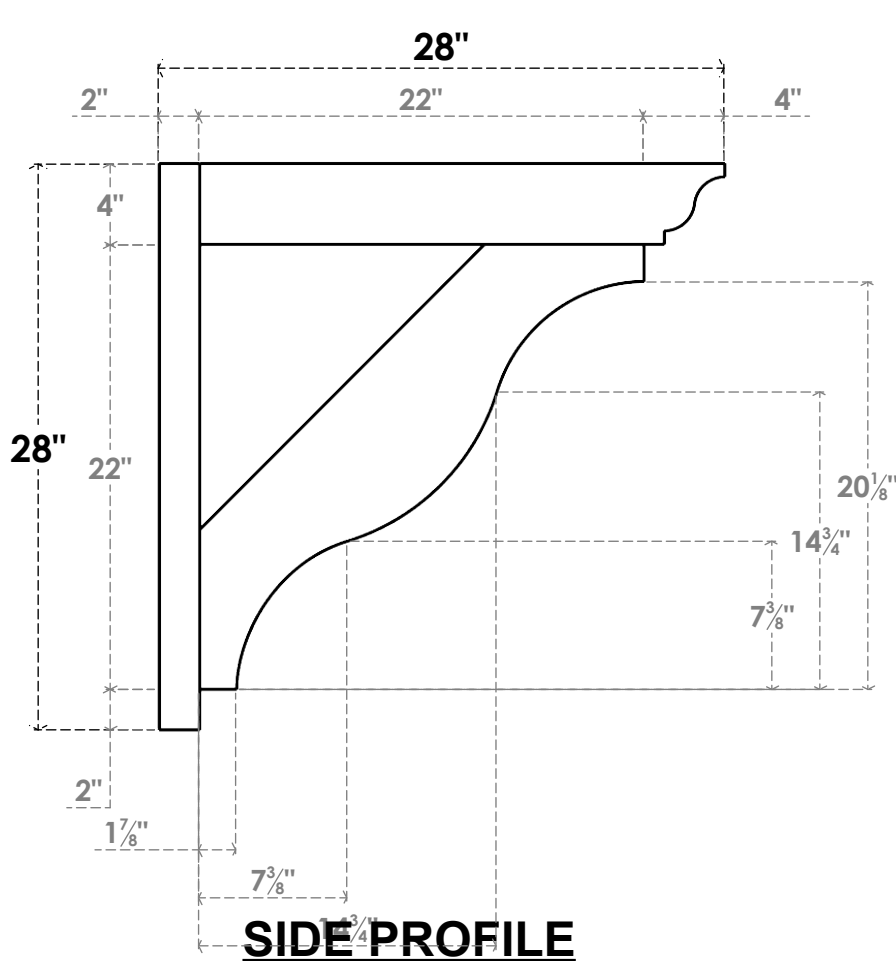

ITEM NUMBER: OUTUROC040X060X28000X28000X040X020X040FST04RCPR

4"W TOP X 6"W BACK X 28"D X 28"H X 4"T TOP X 2"T BACK TIMBERTHANE ROUGH CEDAR FUNSTON FAUX WOOD OPEN OUTLOOKER, TRADITIONAL TOP AND BLOCK BACK, 4"W CLOSED BRACE, PRIMED TAN

EKENA MILLWORK
2300 WEST MAIN ST.
CLARKSVILLE, TX 75426
TOLL FREE: 866-607-0453
WWW.EKENAMILLWORK.COM

NOTES

1. INSTALLATION TO BE COMPLETED IN ACCORDANCE WITH MANUFACTURER'S SPECIFICATIONS.
2. DRAWING MAY NOT BE TO SCALE
3. THIS DRAWING IS INTENDED FOR DESIGN AND PLANNING PURPOSES ONLY.
4. ALL INFORMATION CONTAINED HEREIN WAS CURRENT AT THE TIME OF DEVELOPMENT BUT MUST BE REVIEWED AND APPROVED BY THE PRODUCT MANUFACTURER TO BE CONSIDERED ACCURATE.
5. TIMBERTHANE ARCHITECTURAL PRODUCTS ARE MADE FROM HIGH DENSITY URETHANE AND COME FACTORY PRIMED