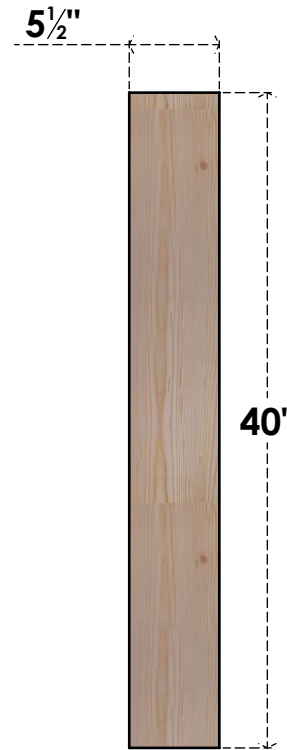

# BRC06X28X40TRA00SDF

5 1/2"W X 28"D X 40"H TRADITIONAL SMOOTH BRACE, DOUGLAS FIR

**SIDE**

**FRONT**

EKENA MILLWORK  
2300 WEST MAIN ST.  
CLARKSVILLE, TX 75426  
TOLL FREE: 866-607-0453  
WWW.EKENAMILLWORK.COM

#### NOTES

1. INSTALLATION TO BE COMPLETED IN ACCORDANCE WITH MANUFACTURER'S SPECIFICATIONS.
2. DRAWING MAY NOT BE TO SCALE
3. THIS DRAWING IS INTENDED FOR DESIGN AND PLANNING PURPOSES ONLY.
4. ALL INFORMATION CONTAINED HEREIN WAS CURRENT AT THE TIME OF DEVELOPMENT BUT MUST BE REVIEWED AND APPROVED BY THE PRODUCT MANUFACTURER TO BE CONSIDERED ACCURATE.
5. PRODUCTS ARE NOT KILN DRIED. THIS ITEM IS UNIQUE AND WILL CONTAIN THE NATURAL VARIATIONS THAT THE WOOD SPECIES OFFERS. THIS MAY RESULT IN VARIATIONS UP TO 1/4"