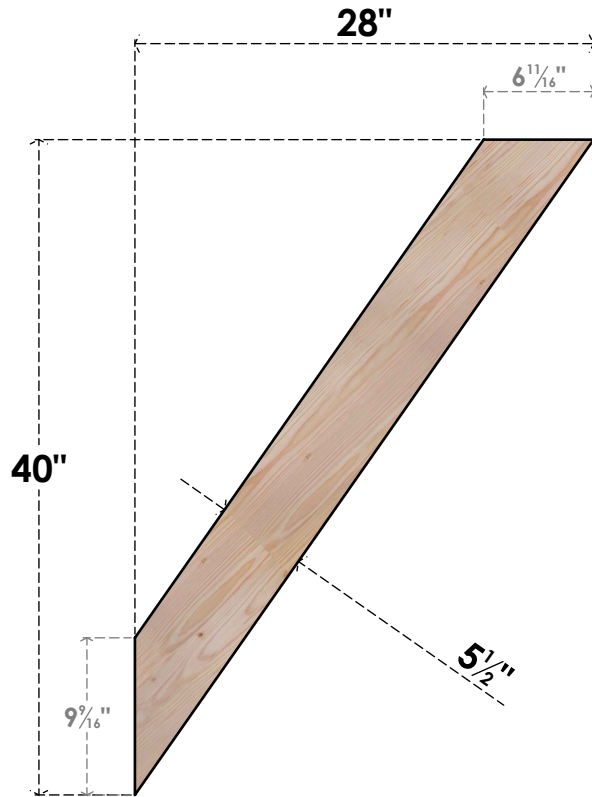

# BRC06X28X40TRA00SDF

5 1/2"W X 28"D X 40"H TRADITIONAL SMOOTH BRACE, DOUGLAS FIR

**SIDE**

**FRONT**

EKENA MILLWORK  
2300 WEST MAIN ST.  
CLARKSVILLE, TX 75426  
TOLL FREE: 866-607-0453  
WWW.EKENAMILLWORK.COM