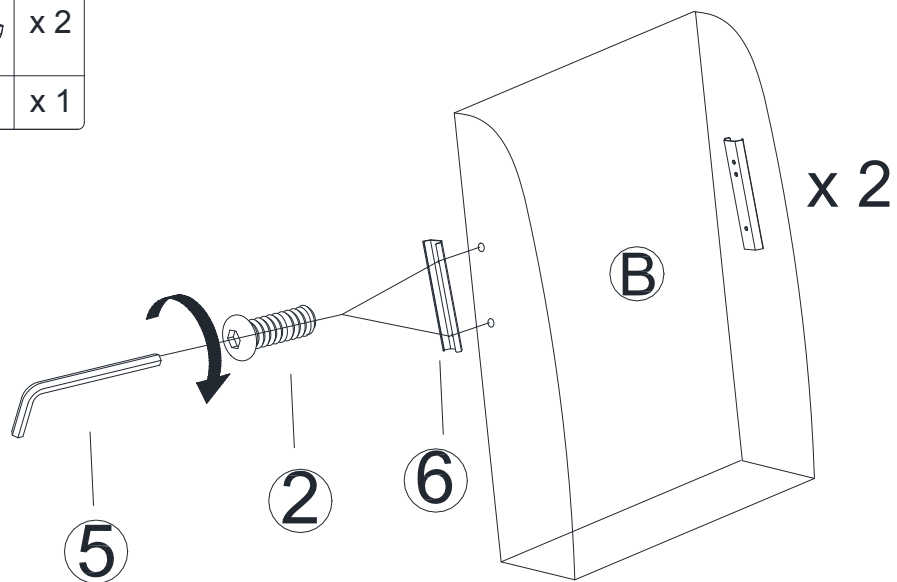

SPARE

<p>① X1</p>  <p>Blot 1/4*50MM</p>	<p>② X1</p>  <p>Blot 1/4*20MM</p>	<p>③ X1</p>  <p>Spring Washer</p>	<p>④ X1</p>  <p>M6*18mm Flat Washer</p>		
--	--	--	---	--	--

Be sure to check all packing material carefully for small parts, which may have come loose inside the carton during shipment.

STEP 1

1		x 4
4		x 4
3		x 4
5		x 1

Be sure the wood leg with seat frame is aligned tightly, and the blot (1) goes through the correct hole in the seat frame.

STEP 2

1		x 4
4		x 4
3		x 4
5		x 1

Be sure the wood leg with seat frame is aligned tightly, and the blot (1) goes through the correct hole in the seat frame.

STEP 3

STEP 4

2		x 4
6		x 2
5		x 1

Be sure the bolt (2) goes through the correct hole in the metal brackets (6).

STEP 5

Be sure to have adult partner help to hold both armrests while aligning metal brackets on backrest/armrests.