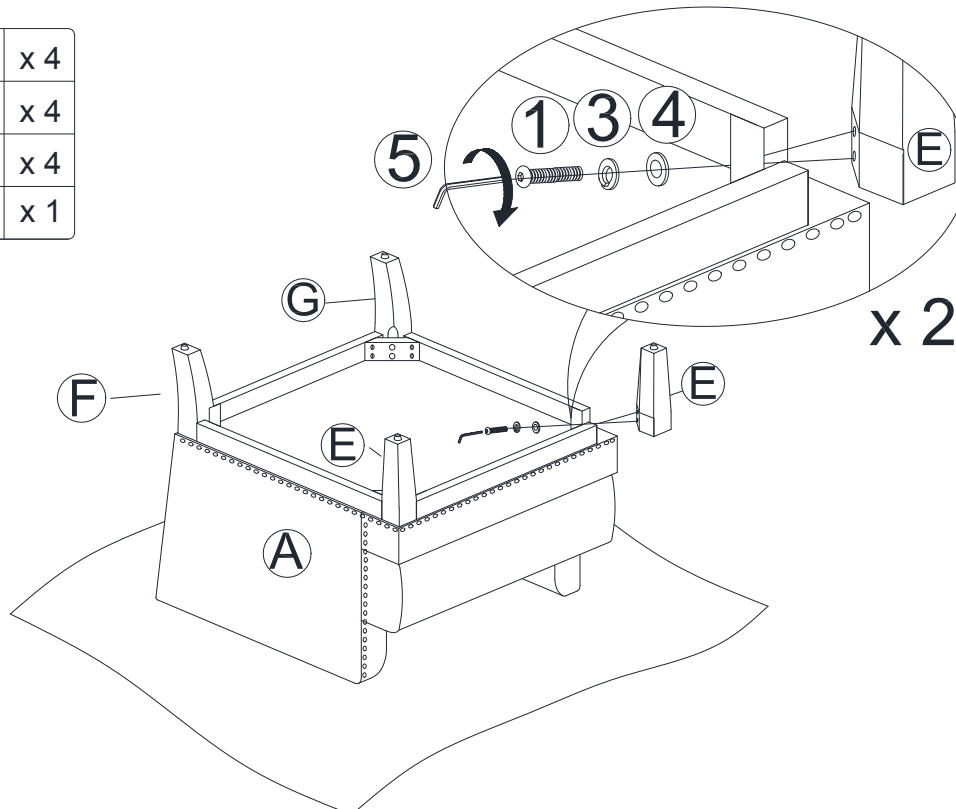

SPARE

<p>① X1</p>  <p>Blot 1/4*50MM</p>	<p>② X1</p>  <p>Blot 1/4*20MM</p>	<p>③ X1</p>  <p>Spring Washer</p>	<p>④ X1</p>  <p>M6*18mm Flat Washer</p>		
--	--	--	---	--	--

Be sure to check all packing material carefully for small parts, which may have come loose inside the carton during shipment.

STEP 1

1		x 4
4		x 4
3		x 4
5		x 1

Be sure the wood leg with seat frame is aligned tightly, and the blot (1) goes through the correct hole in the seat frame.

STEP 2

1		x 4
4		x 4
3		x 4
5		x 1

Be sure the wood leg with seat frame is aligned tightly, and the blot (1) goes through the correct hole in the seat frame.

STEP 3

STEP 4

2		x 4
6		x 2
5		x 1

Be sure the bolt (2) goes through the correct hole in the metal brackets (6).

STEP 5

Be sure to have adult partner help to hold both armrests while aligning metal brackets on backrest/armrests.