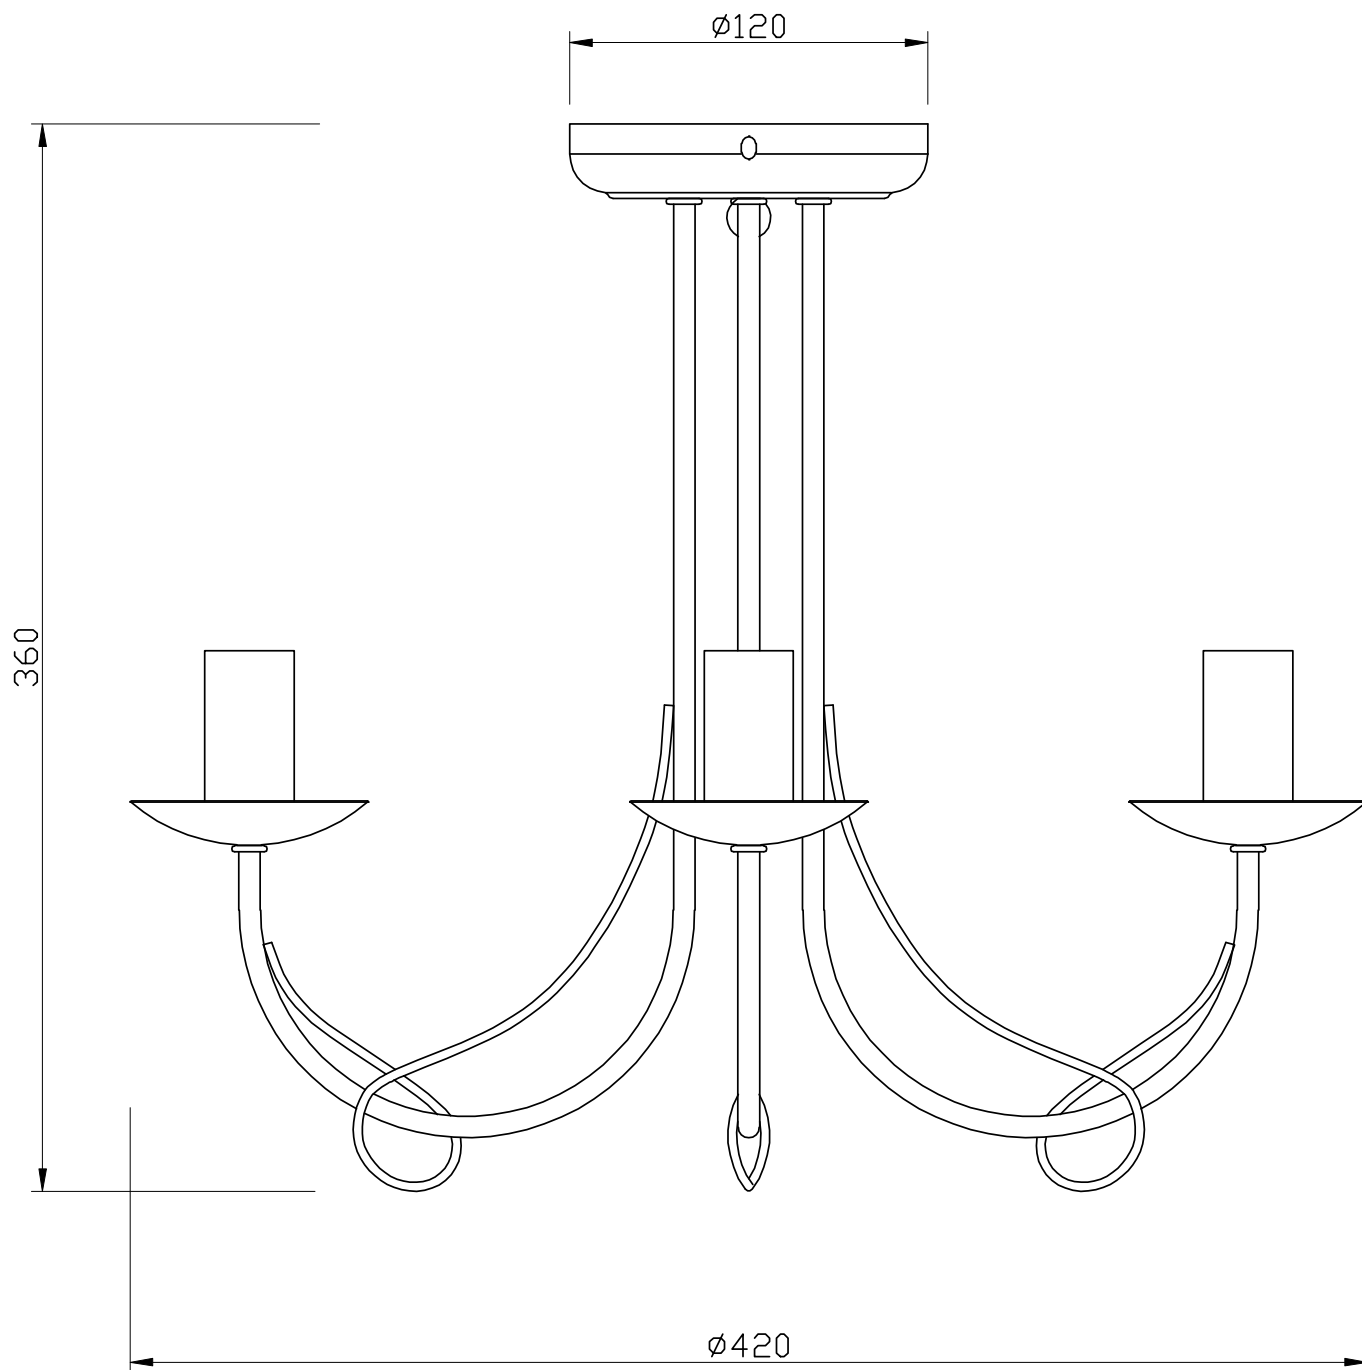

CERTIFICATION