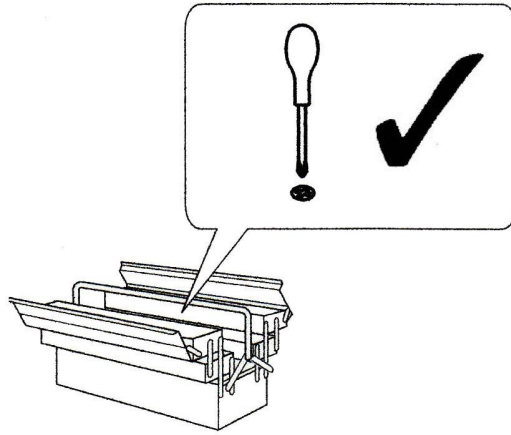

Daybed & Underbed

Assembly Instructions

VERSION:

HARDWARE

A

16x

B

16x