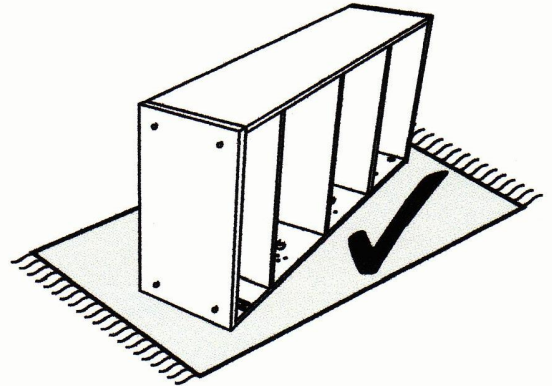

Daybed & Underbed

Assembly Instructions

VERSION:

HARDWARE

A

16x

B

16x