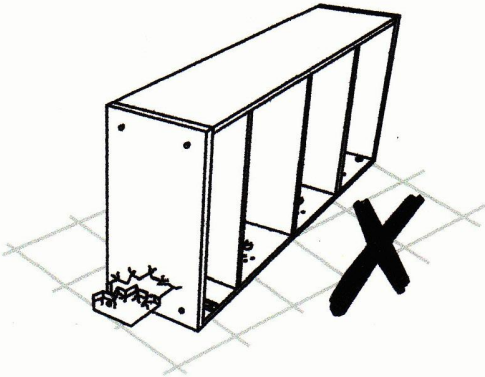

Daybed & Underbed

Assembly Instructions

VERSION:

HARDWARE

A

16x

B

16x