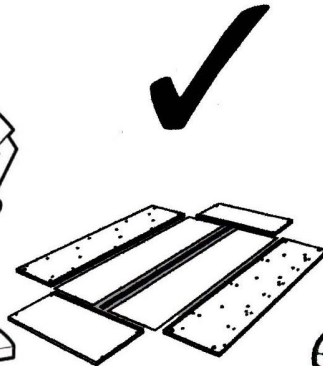

Daybed & Underbed

Assembly Instructions

VERSION:

HARDWARE

A

16x

B

16x