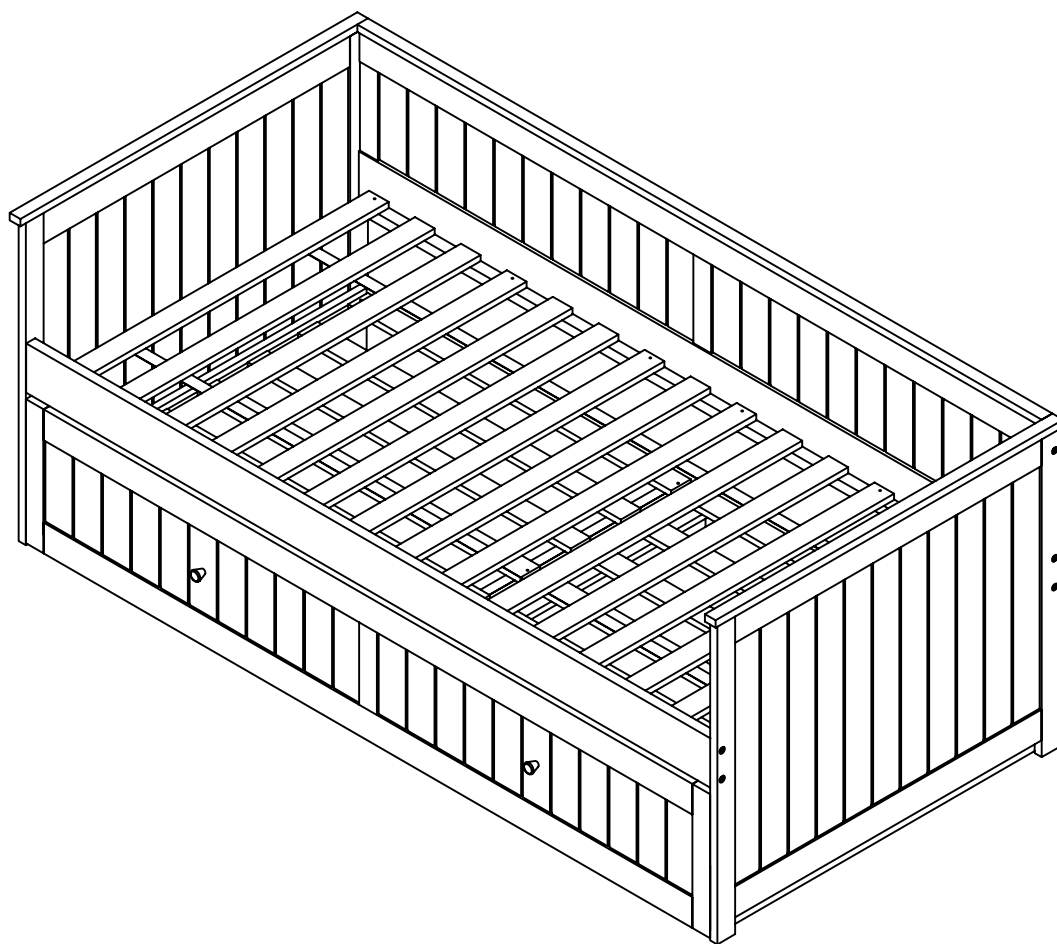

Daybed & Underbed

Assembly Instructions

VERSION:

HARDWARE

A

16x

B

16x