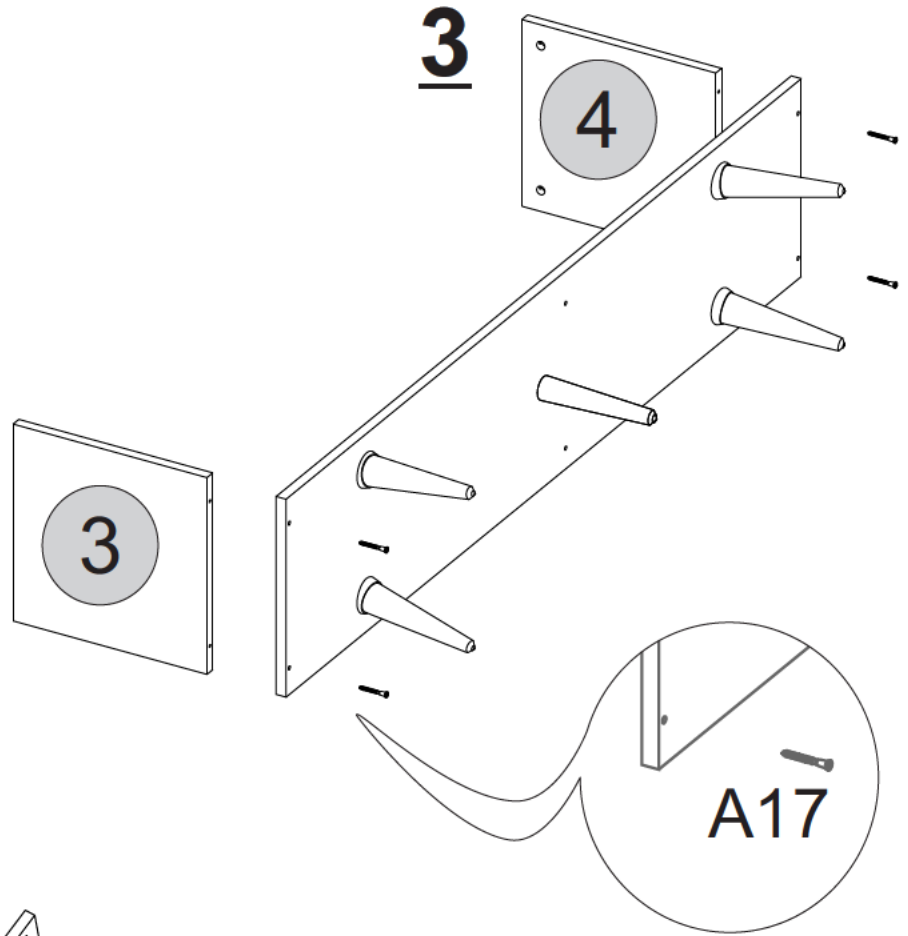

Tv Stand Assembly Instruction

Tools & Installation Components

- | | | | | | | |
|--|---|---|---|---|---|--|
| 
A23 Q10 minifix screw | 
A02 15x14 minifix head | 
A17 6x50 screw | 
A19 3,5x18 screw | 
Q15 larger sticker | 
A20 5X70 Screw | 
K20 Dovel Q8x30 |
| 6x | 6x | 10x | 8x | 11x | 5x | 4x |
| 
C1 inset hinge | 
C4 hinge | 
A28 nail | 
D2 5x70 Raweplug | 
A21 3,5x25 Screw | 
leg socket | |
| 2x | 2x | 20x | 4x | 12x | 4x | |

Please be aware that C01(bracket) and C04(pivot) parts may come as attached together.

Disassembled Parts

Part#1	1x
Part#2	1x
Part#3	1x
Part#4	1x
Part#5	1x
Part#6	1x
Part#7	1x
Part#8	2x
Part#9	2x

Total 18x

1

2

A19

2

A20

7

8

1