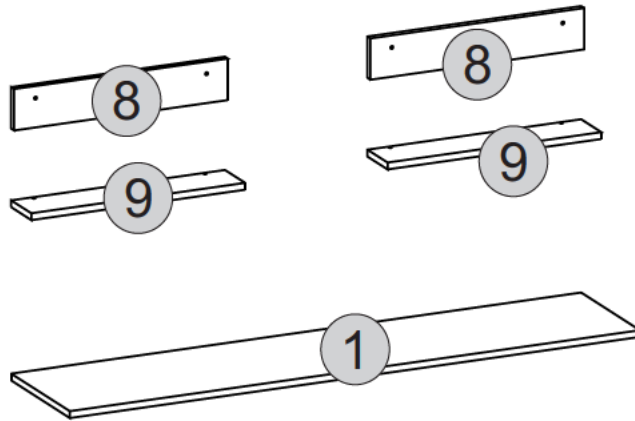

Tv Stand Assembly Instruction

Tools & Installation Components

- | | | | | | | |
|--|---|---|---|---|---|--|
| 
A23 Q10 minifix screw | 
A02 15x14 minifix head | 
A17 6x50 screw | 
A19 3,5x18 screw | 
Q15 larger sticker | 
A20 5X70 Screw | 
K20 Dovel Q8x30 |
| 6x | 6x | 10x | 8x | 11x | 5x | 4x |
| 
C1 inset hinge | 
C4 hinge | 
A28 nail | 
D2 5x70 Raweplug | 
A21 3,5x25 Screw | 
leg socket | |
| 2x | 2x | 20x | 4x | 12x | 4x | |

Please be aware that C01(bracket) and C04(pivot) parts may come as attached together.

Disassembled Parts

Part#1	1x
Part#2	1x
Part#3	1x
Part#4	1x
Part#5	1x
Part#6	1x
Part#7	1x
Part#8	2x
Part#9	2x

Total 18x