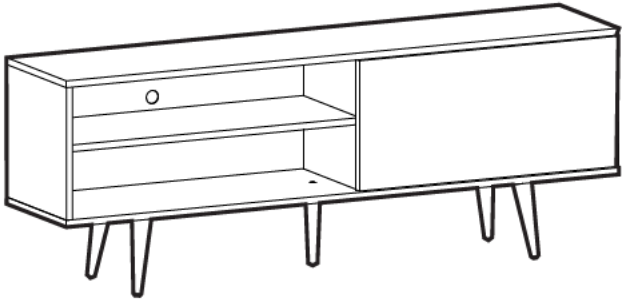

Tv Stand Assembly Instruction

Tools & Installation Components

- | | | | | | | |
|--|---|---|---|---|---|--|
| 
A23 Q10 minifix screw | 
A02 15x14 minifix head | 
A17 6x50 screw | 
A19 3,5x18 screw | 
Q15 larger sticker | 
A20 5X70 Screw | 
K20 Dovel Q8x30 |
| 6x | 6x | 10x | 8x | 11x | 5x | 4x |
| 
C1 inset hinge | 
C4 hinge | 
A28 nail | 
D2 5x70 Raweplug | 
A21 3,5x25 Screw | 
leg socket | |
| 2x | 2x | 20x | 4x | 12x | 4x | |

Please be aware that C01(bracket) and C04(pivot) parts may come as attached together.

Disassembled Parts

Part#1	1x
Part#2	1x
Part#3	1x
Part#4	1x
Part#5	1x
Part#6	1x
Part#7	1x
Part#8	2x
Part#9	2x

Total 18x