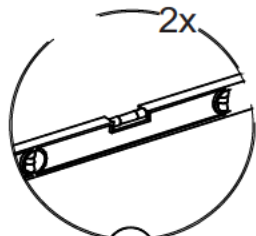

Tv Stand Assembly Instruction

Tools & Installation Components

- | | | | | | | |
|--|---|---|---|---|---|--|
| 
A23 Q10 minifix screw | 
A02 15x14 minifix head | 
A17 6x50 screw | 
A19 3,5x18 screw | 
Q15 larger sticker | 
A20 5X70 Screw | 
K20 Dovel Q8x30 |
| 6x | 6x | 10x | 8x | 11x | 5x | 4x |
| 
C1 inset hinge | 
C4 hinge | 
A28 nail | 
D2 5x70 Raweplug | 
A21 3,5x25 Screw | 
leg socket | |
| 2x | 2x | 20x | 4x | 12x | 4x | |

Please be aware that C01(bracket) and C04(pivot) parts may come as attached together.

Disassembled Parts

Part#1	1x
Part#2	1x
Part#3	1x
Part#4	1x
Part#5	1x
Part#6	1x
Part#7	1x
Part#8	2x
Part#9	2x

Total 18x

1

2

A19

2

A20

7

8

1