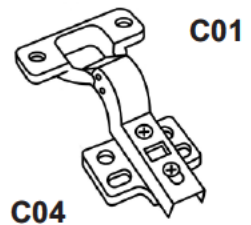

Tv Stand Assembly Instruction

Tools & Installation Components

- | | | | | | | |
|--|---|---|---|---|---|--|
| 
A23 Q10 minifix screw | 
A02 15x14 minifix head | 
A17 6x50 screw | 
A19 3,5x18 screw | 
Q15 larger sticker | 
A20 5X70 Screw | 
K20 Dovel Q8x30 |
| 6x | 6x | 10x | 8x | 11x | 5x | 4x |
| 
C1 inset hinge | 
C4 hinge | 
A28 nail | 
D2 5x70 Raweplug | 
A21 3,5x25 Screw | 
leg socket | |
| 2x | 2x | 20x | 4x | 12x | 4x | |

Please be aware that C01(bracket) and C04(pivot) parts may come as attached together.

Disassembled Parts

Part#1	1x
Part#2	1x
Part#3	1x
Part#4	1x
Part#5	1x
Part#6	1x
Part#7	1x
Part#8	2x
Part#9	2x

Total 18x