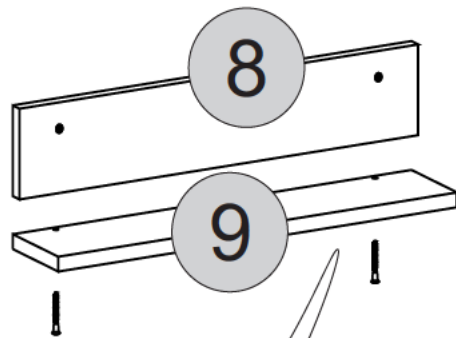

Tv Stand Assembly Instruction

Tools & Installation Components

- | | | | | | | |
|--|---|---|---|---|---|--|
| 
A23 Q10 minifix screw | 
A02 15x14 minifix head | 
A17 6x50 screw | 
A19 3,5x18 screw | 
Q15 larger sticker | 
A20 5X70 Screw | 
K20 Dovel Q8x30 |
| 6x | 6x | 10x | 8x | 11x | 5x | 4x |
| 
C1 inset hinge | 
C4 hinge | 
A28 nail | 
D2 5x70 Raweplug | 
A21 3,5x25 Screw | 
leg socket | |
| 2x | 2x | 20x | 4x | 12x | 4x | |

Please be aware that C01(bracket) and C04(pivot) parts may come as attached together.

Disassembled Parts

Part#1	1x
Part#2	1x
Part#3	1x
Part#4	1x
Part#5	1x
Part#6	1x
Part#7	1x
Part#8	2x
Part#9	2x

Total 18x

1

2

A19

2

A20

7

8

1