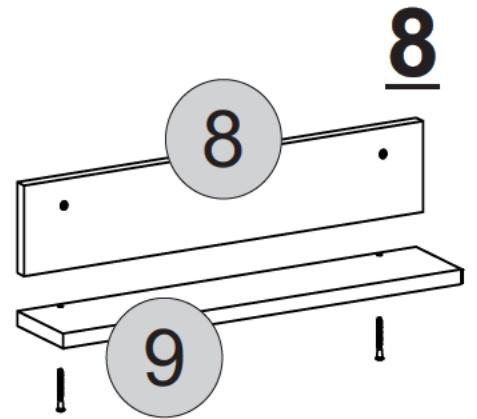

Tv Stand Assembly Instruction

Tools & Installation Components

- | | | | | | | |
|--|---|---|---|---|---|--|
| 
A23 Q10 minifix screw | 
A02 15x14 minifix head | 
A17 6x50 screw | 
A19 3,5x18 screw | 
Q15 larger sticker | 
A20 5X70 Screw | 
K20 Dovel Q8x30 |
| 6x | 6x | 10x | 8x | 11x | 5x | 4x |
| 
C1 inset hinge | 
C4 hinge | 
A28 nail | 
D2 5x70 Raweplug | 
A21 3,5x25 Screw | 
leg socket | |
| 2x | 2x | 20x | 4x | 12x | 4x | |

Please be aware that C01(bracket) and C04(pivot) parts may come as attached together.

Disassembled Parts

Part#1	1x
Part#2	1x
Part#3	1x
Part#4	1x
Part#5	1x
Part#6	1x
Part#7	1x
Part#8	2x
Part#9	2x

Total 18x

1

2

A19

2

A20

7

8

1