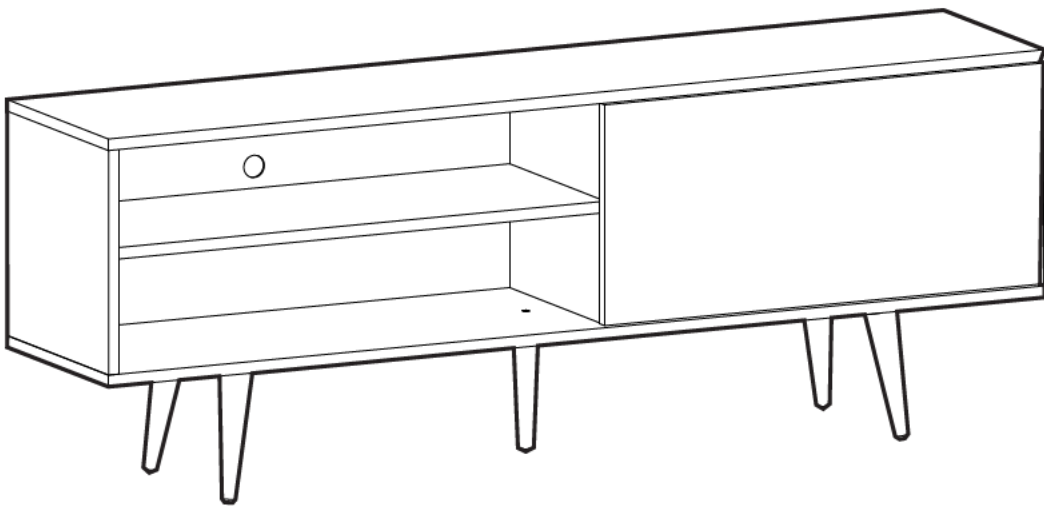

Tv Stand Assembly Instruction

Tools & Installation Components

- | | | | | | | |
|--|---|---|---|---|---|--|
| 
A23 Q10 minifix screw | 
A02 15x14 minifix head | 
A17 6x50 screw | 
A19 3,5x18 screw | 
Q15 larger sticker | 
A20 5X70 Screw | 
K20 Dovel Q8x30 |
| 6x | 6x | 10x | 8x | 11x | 5x | 4x |
| 
C1 inset hinge | 
C4 hinge | 
A28 nail | 
D2 5x70 Raweplug | 
A21 3,5x25 Screw | 
leg socket | |
| 2x | 2x | 20x | 4x | 12x | 4x | |

Please be aware that C01(bracket) and C04(pivot) parts may come as attached together.

Disassembled Parts

Part#1	1x
Part#2	1x
Part#3	1x
Part#4	1x
Part#5	1x
Part#6	1x
Part#7	1x
Part#8	2x
Part#9	2x

Total 18x