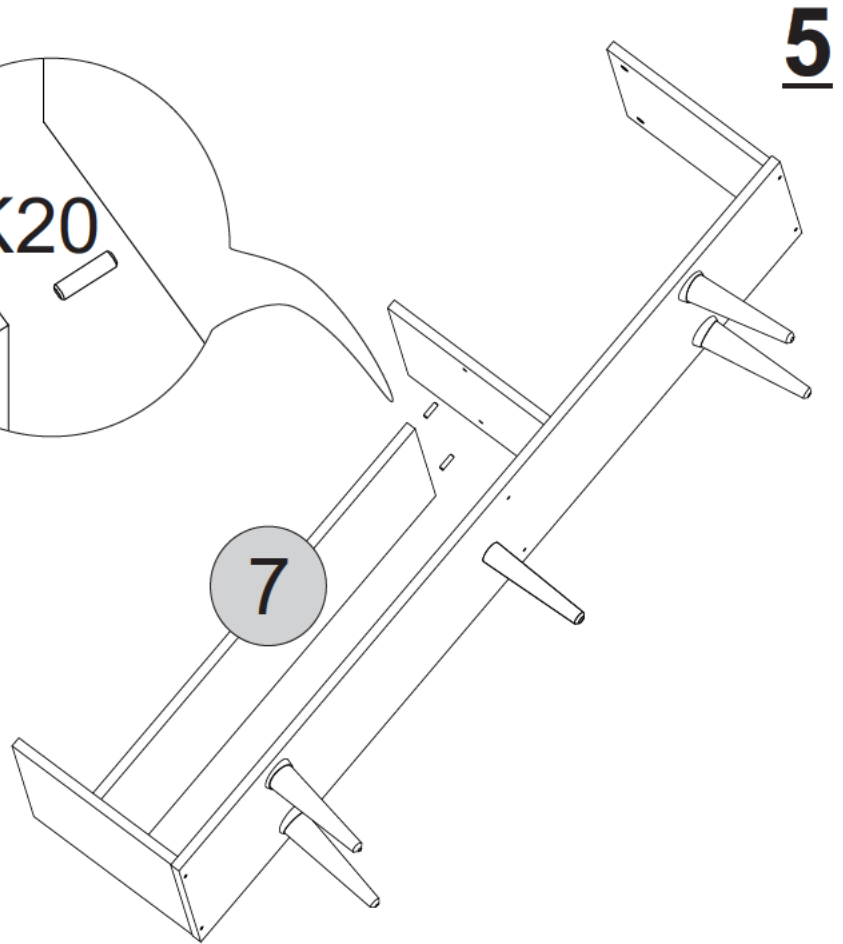

Tv Stand Assembly Instruction

Tools & Installation Components

- | | | | | | | |
|--|---|---|---|---|---|--|
| 
A23 Q10 minifix screw | 
A02 15x14 minifix head | 
A17 6x50 screw | 
A19 3,5x18 screw | 
Q15 larger sticker | 
A20 5X70 Screw | 
K20 Dovel Q8x30 |
| 6x | 6x | 10x | 8x | 11x | 5x | 4x |
| 
C1 inset hinge | 
C4 hinge | 
A28 nail | 
D2 5x70 Raweplug | 
A21 3,5x25 Screw | 
leg socket | |
| 2x | 2x | 20x | 4x | 12x | 4x | |

Please be aware that C01(bracket) and C04(pivot) parts may come as attached together.

Disassembled Parts

Part#1	1x
Part#2	1x
Part#3	1x
Part#4	1x
Part#5	1x
Part#6	1x
Part#7	1x
Part#8	2x
Part#9	2x

Total 18x

1

2

A19

2

A20

7

8

1

2

3

4

9

10

11

6