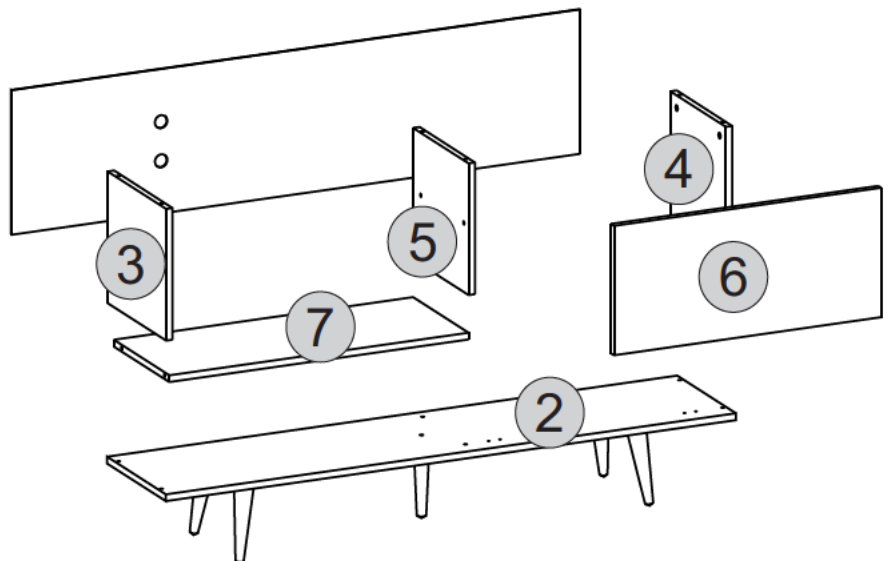

Tv Stand Assembly Instruction

Tools & Installation Components

- | | | | | | | |
|--|---|---|---|---|---|--|
| 
A23 Q10 minifix screw | 
A02 15x14 minifix head | 
A17 6x50 screw | 
A19 3,5x18 screw | 
Q15 larger sticker | 
A20 5X70 Screw | 
K20 Dovel Q8x30 |
| 6x | 6x | 10x | 8x | 11x | 5x | 4x |
| 
C1 inset hinge | 
C4 hinge | 
A28 nail | 
D2 5x70 Raweplug | 
A21 3,5x25 Screw | 
leg socket | |
| 2x | 2x | 20x | 4x | 12x | 4x | |

Please be aware that C01(bracket) and C04(pivot) parts may come as attached together.

Disassembled Parts

Part#1	1x
Part#2	1x
Part#3	1x
Part#4	1x
Part#5	1x
Part#6	1x
Part#7	1x
Part#8	2x
Part#9	2x

Total 18x