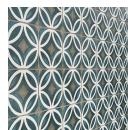

PRODUCT GALLERY