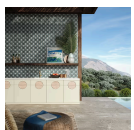

PRODUCT GALLERY