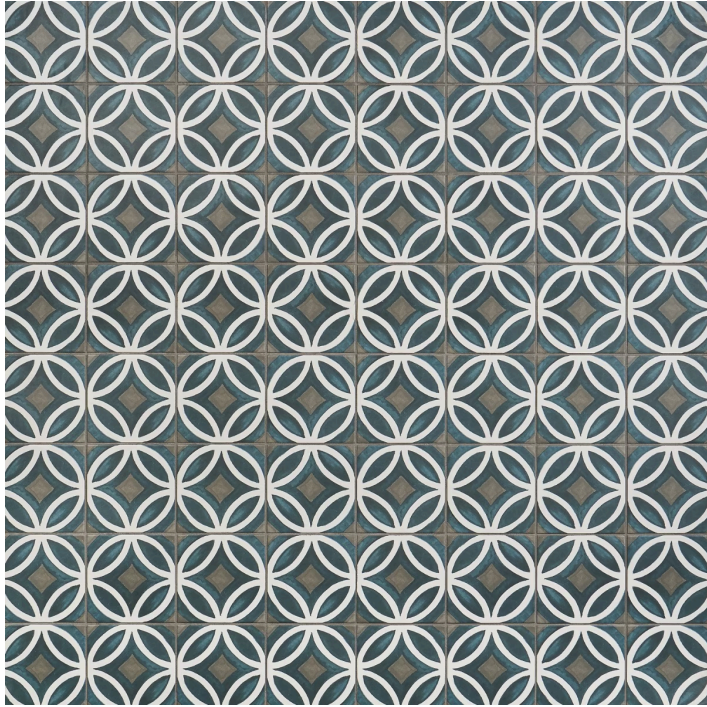

BREEZE NAUTILUS BLUE DECO 6X6 MATTE PORCELAIN TILE

Breeze Nautilus Blue Deco 6x6 Matte Porcelain Tile curated by Breegan Jane has an encaustic-inspired pattern in white, gray, and dark blue. Each piece is crafted in Spain from durable extruded porcelain and features a matte finish. Combined, these square tiles form an ornate pattern of overlapping geometric shapes.

COLORS

Nautilus
Blue

SPECIFICATIONS

Colorway
Blue, White, Gray

Commercial
Wall, Floor

Finish
Matte

Item Size
5.90" x 5.90"

Material
Porcelain