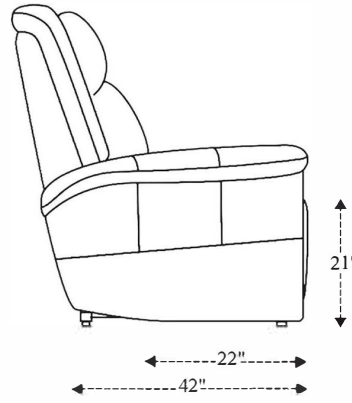

Zero Gravity Power Reclining Sofa P3

Overall Dimensions	88.5" x 42" x 44"
Overall Width	88.5"
Overall Depth	42"
Overall Height	44"
Overall Weight	306.9 lbs.
Fully Reclined	71"
Distance from Wall	7.5"
Back of Seat to end of Chaise	45"
Leg Height <small>(Distance from Foot Rest to Floor in Full Recline)</small>	26"
Head Height <small>(Distance from Headrest to Floor in Full Recline)</small>	29"

Seat Width	23"
Seat Depth	22"
Seat Height	21"
Arm Width	9"
Arm Depth	23"
Arm Height	26"
Back Width	26"
Back Height	28"
Headrest Extended from Back	6"