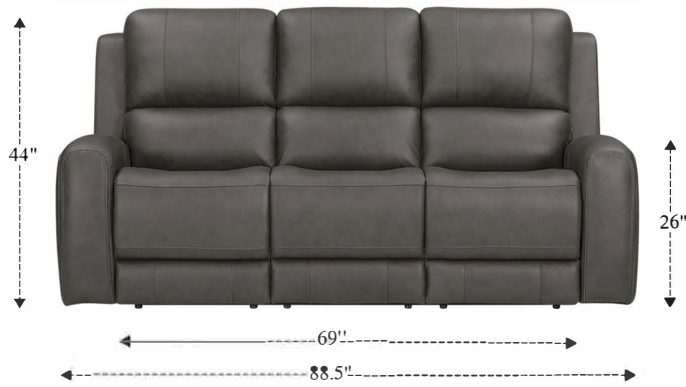

Zero Gravity Power Reclining Sofa P3

Overall Dimensions	88.5" x 42" x 44"
Overall Width	88.5"
Overall Depth	42"
Overall Height	44"
Overall Weight	306.9 lbs.
Fully Reclined	71"
Distance from Wall	7.5"
Back of Seat to end of Chaise	45"
Leg Height <small>(Distance from Foot Rest to Floor in Full Recline)</small>	26"
Head Height <small>(Distance from Headrest to Floor in Full Recline)</small>	29"

Seat Width	23"
Seat Depth	22"
Seat Height	21"
Arm Width	9"
Arm Depth	23"
Arm Height	26"
Back Width	26"
Back Height	28"
Headrest Extended from Back	6"